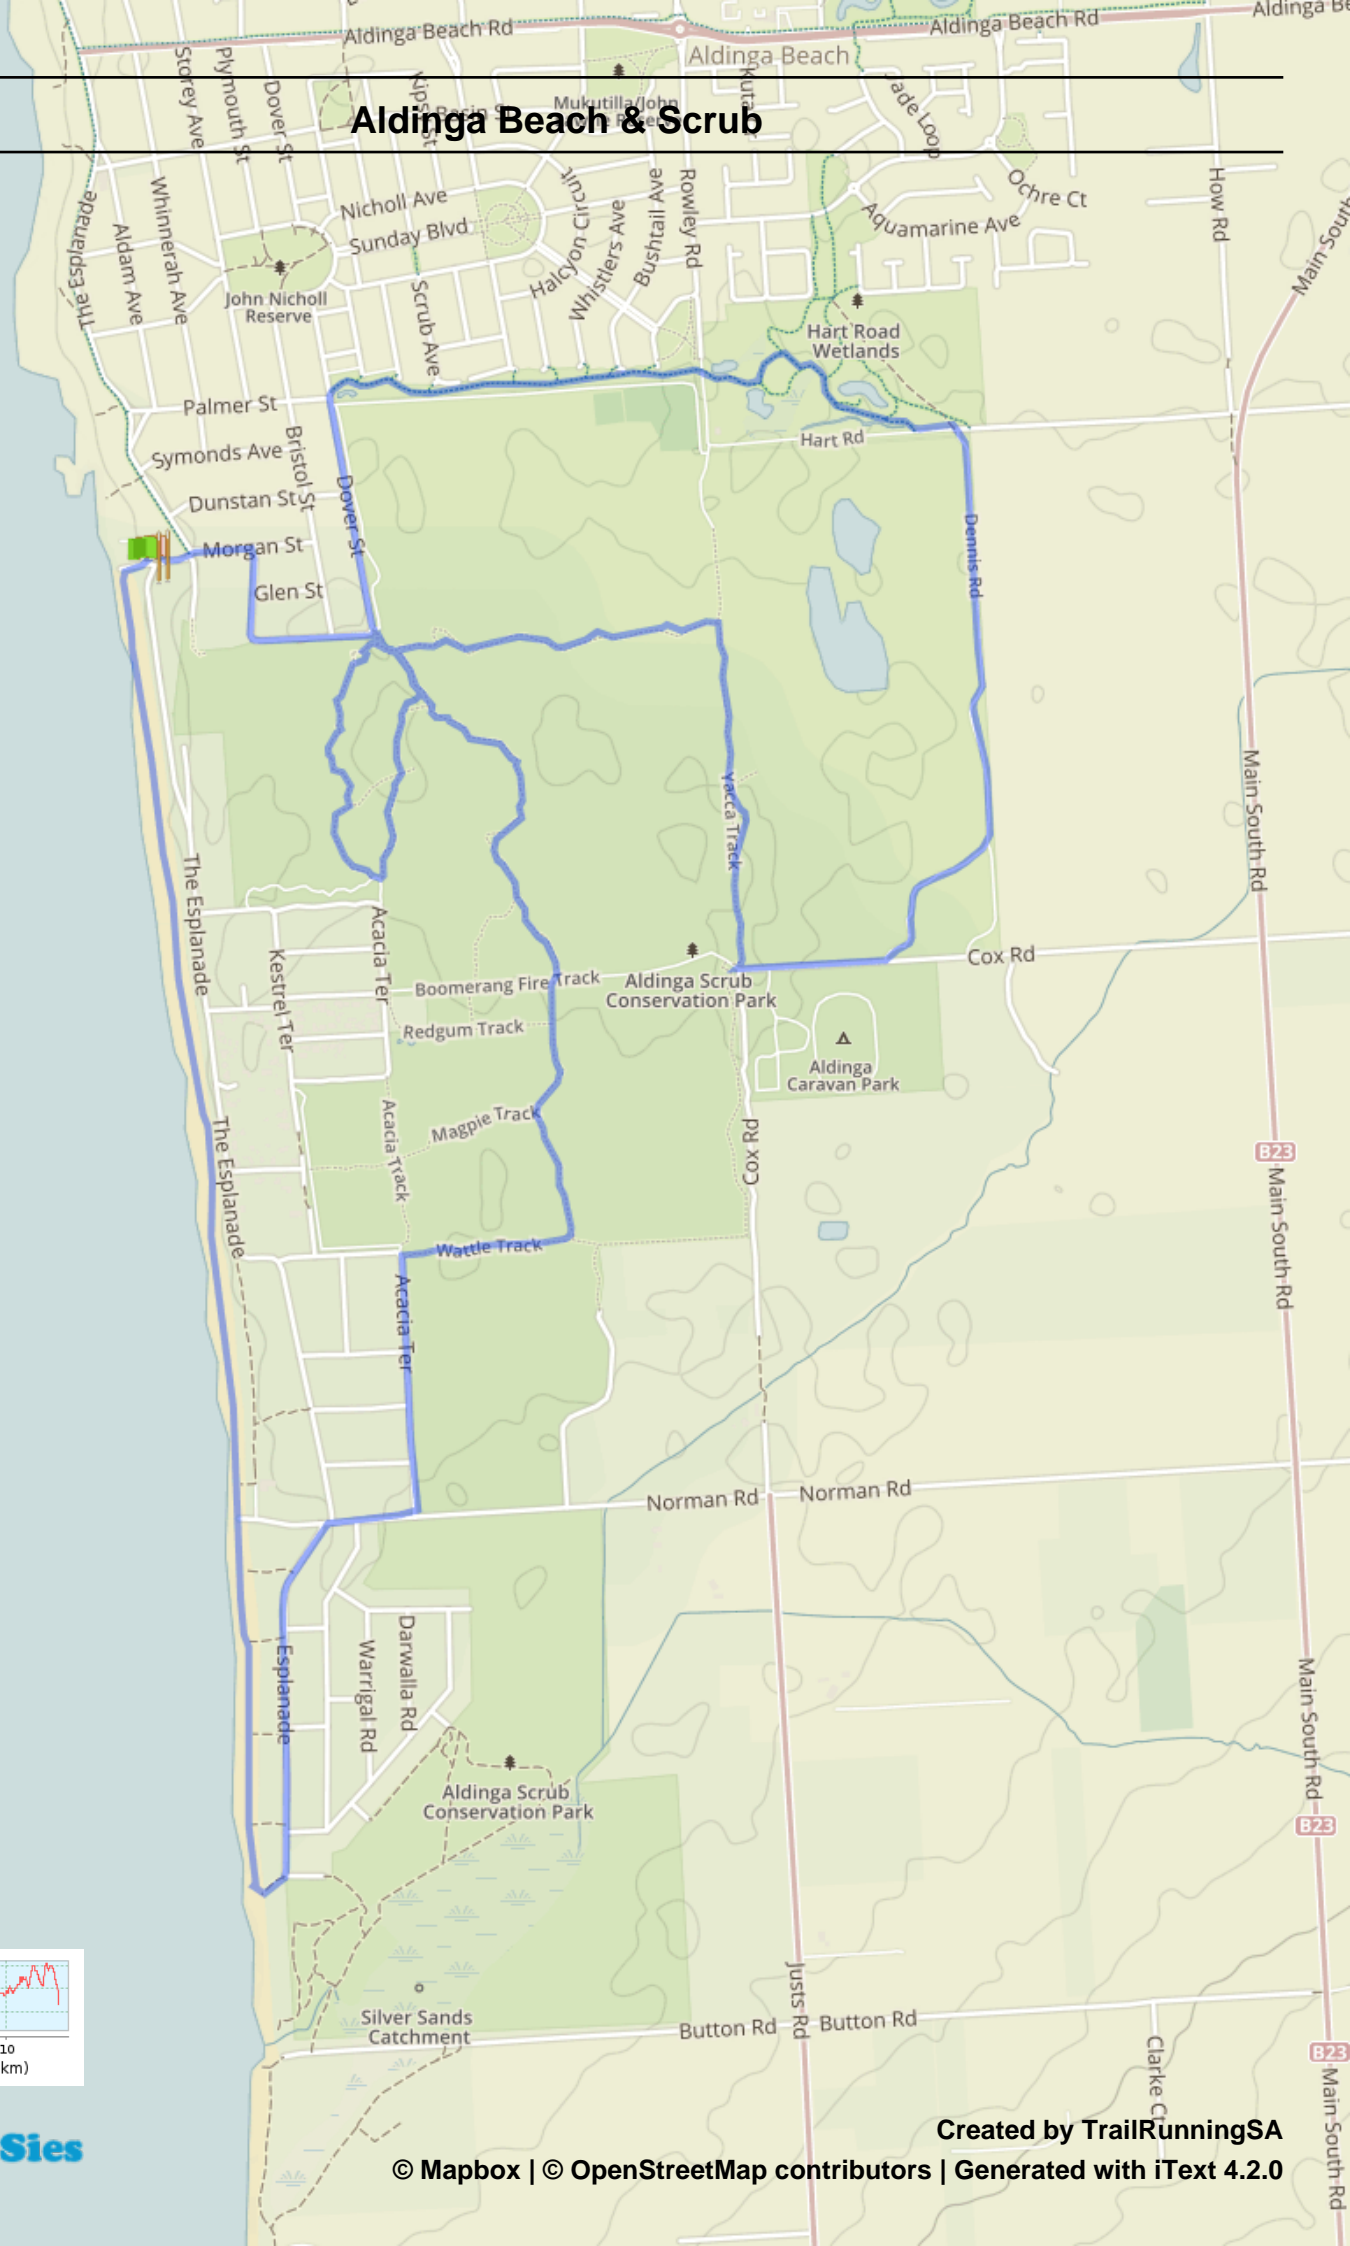

Aldinga Beach & Scrub

Created by TrailRunningSA

© Mapbox | © OpenStreetMap contributors | Generated with iText 4.2.0