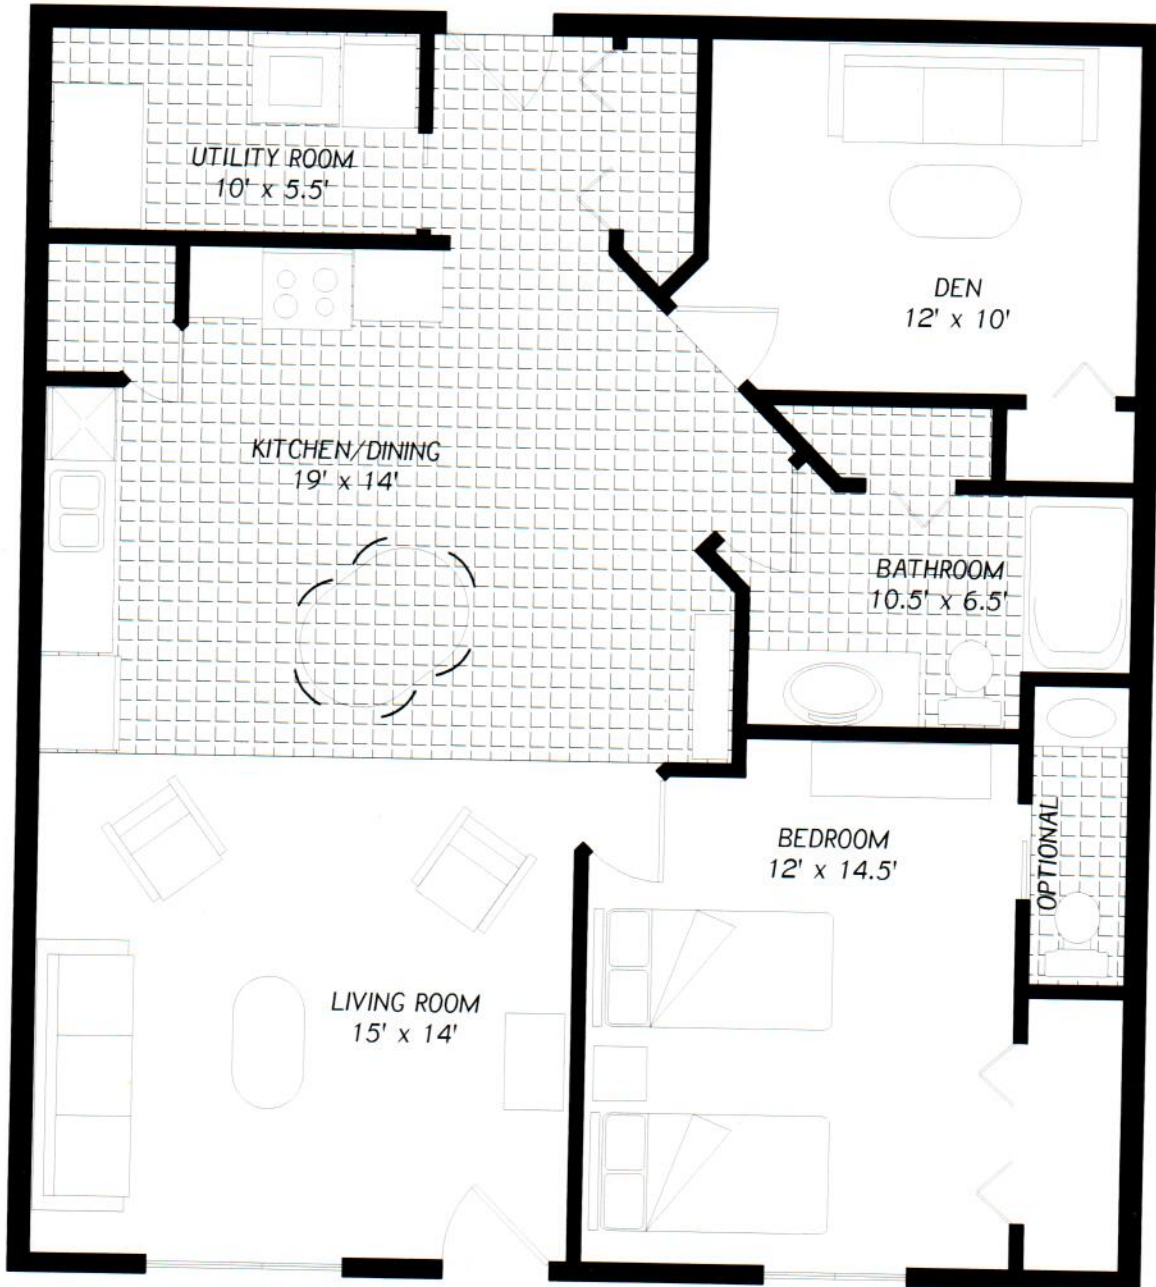

BUFFALO

ESTATES

SUITE 510

1085 sq. ft.

Designed by

GENCO

Winkler, Manitoba

FLOOR PLAN SHOWS APPROXIMATE ROOM SIZES ONLY
FINAL DESIGNS MAY VARY SLIGHTLY FROM THOSE SHOWN