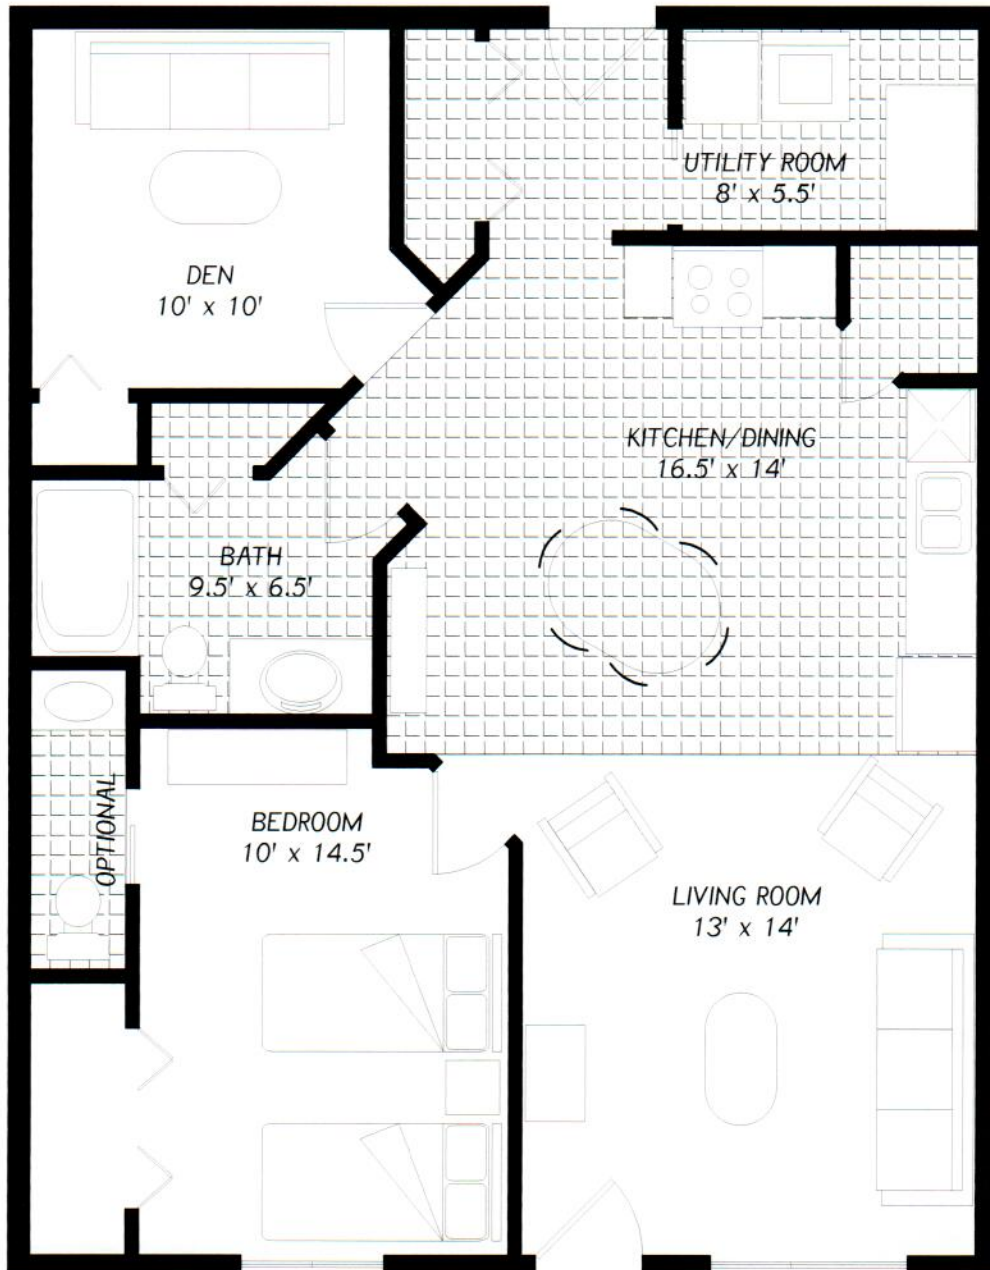

BUFFALO

ESTATES

SUITE 508
945 sq. ft.

Designed by

GENCO

Winkler, Manitoba

FLOOR PLAN SHOWS APPROXIMATE ROOM SIZES ONLY
FINAL DESIGNS MAY VARY SLIGHTLY FROM THOSE SHOWN