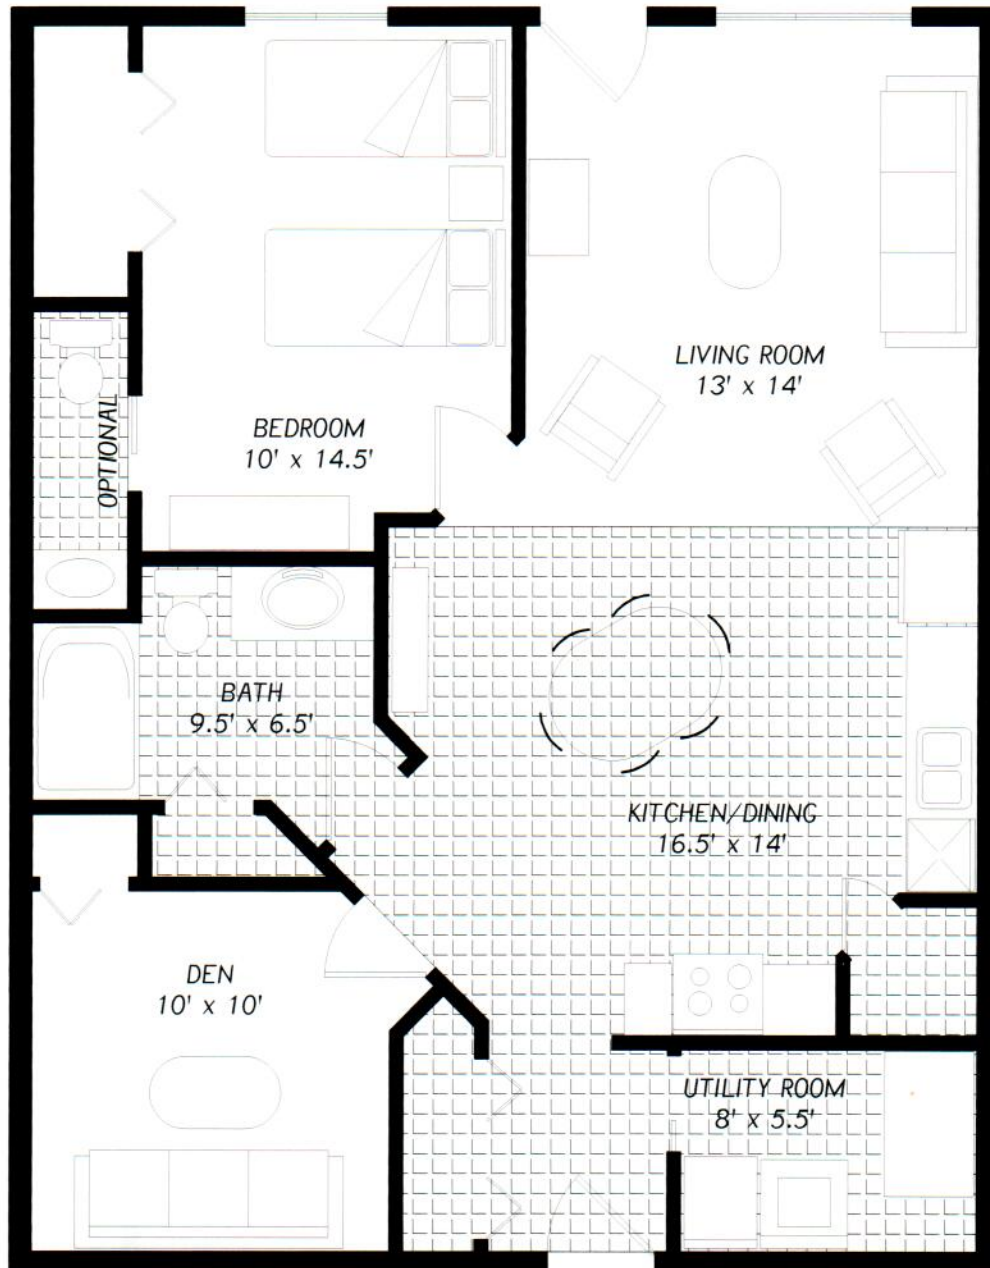

BUFFALO

ESTATES

SUITE 507

945 sq. ft.

Designed by

GENCO

Winkler, Manitoba

FLOOR PLAN SHOWS APPROXIMATE ROOM SIZES ONLY
FINAL DESIGNS MAY VARY SLIGHTLY FROM THOSE SHOWN