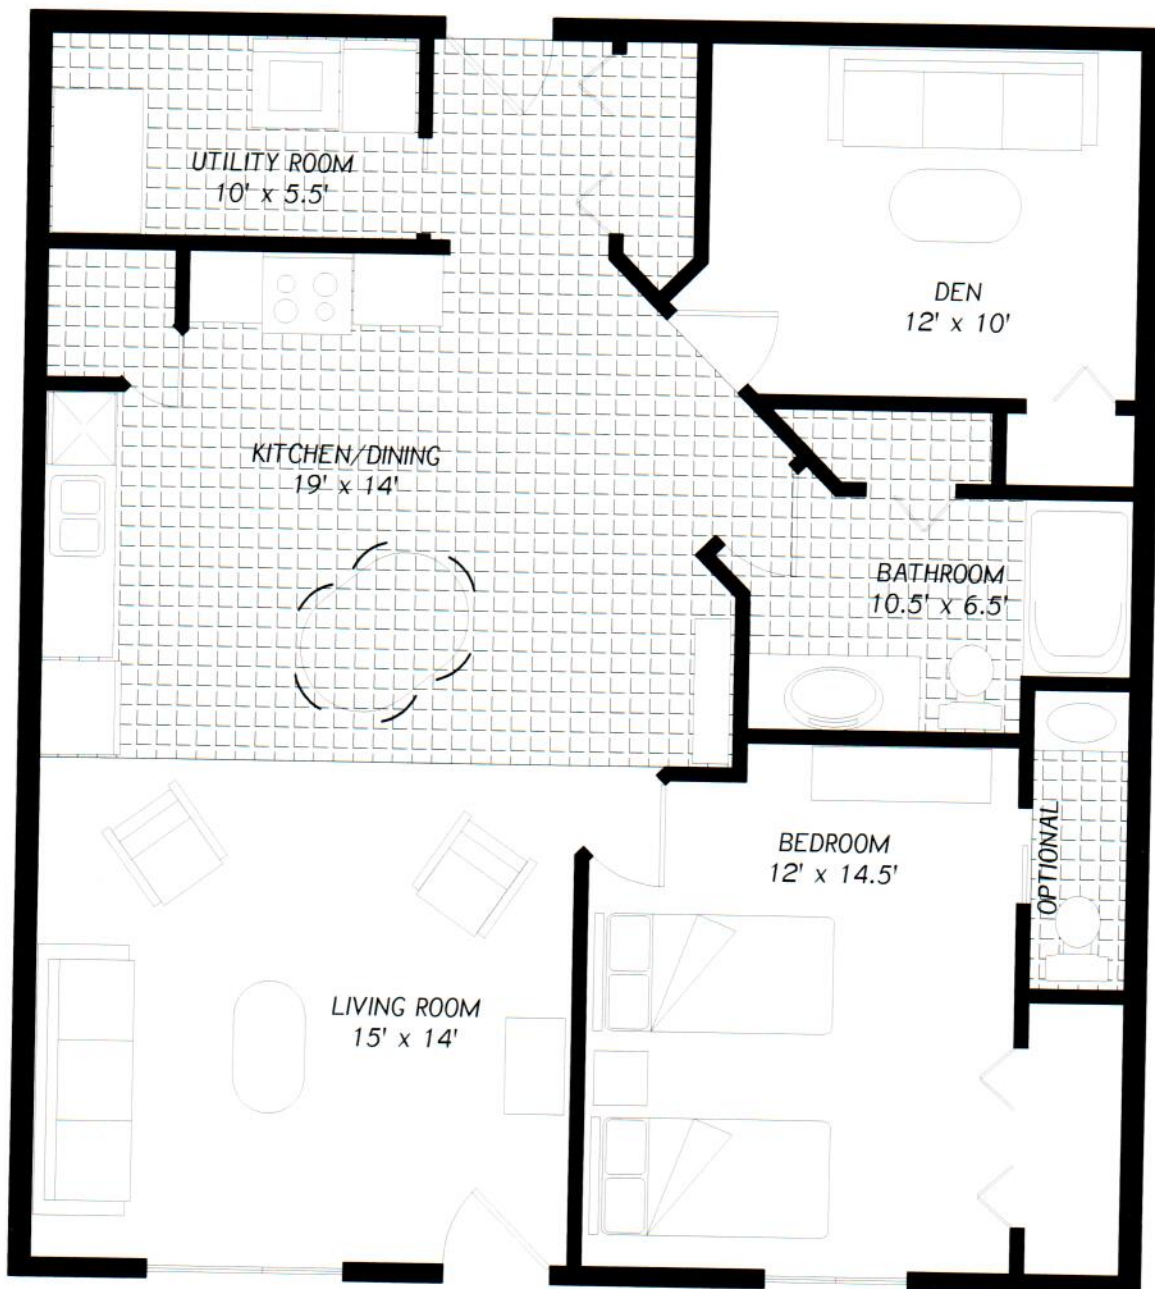

BUFFALO

ESTATES

SUITE 504

1085 sq. ft.

Designed by

GENCO

Winkler, Manitoba

FLOOR PLAN SHOWS APPROXIMATE ROOM SIZES ONLY
FINAL DESIGNS MAY VARY SLIGHTLY FROM THOSE SHOWN