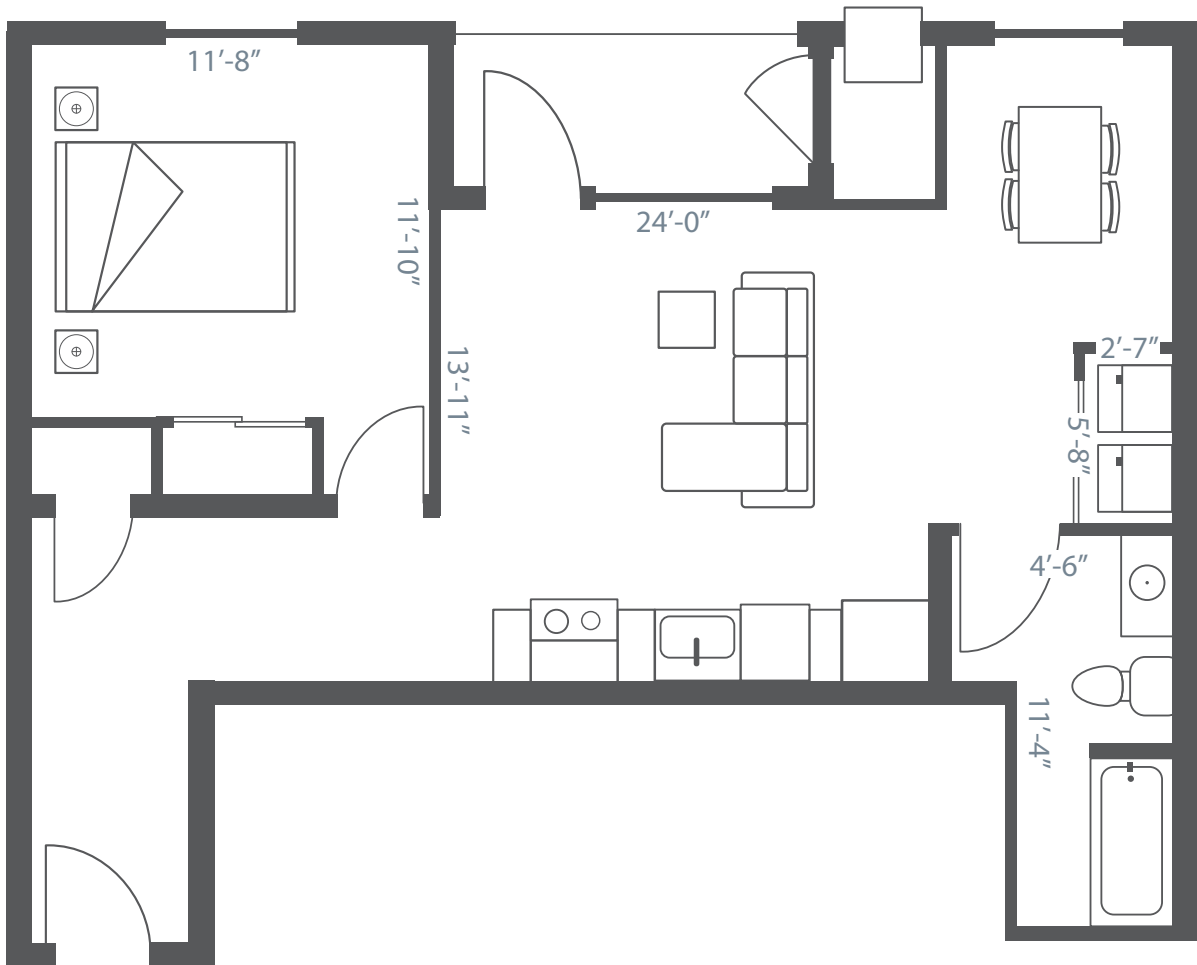

Waterfall

1 Bed

UNIT SIZE: 840 SQ. FT.

Master Bedroom (including closet): 11'-8" x 11'-10"
Kitchen/Living/Dining: 24'-0" x 13'-11"

*approximate dimensions only, subject to change without notice