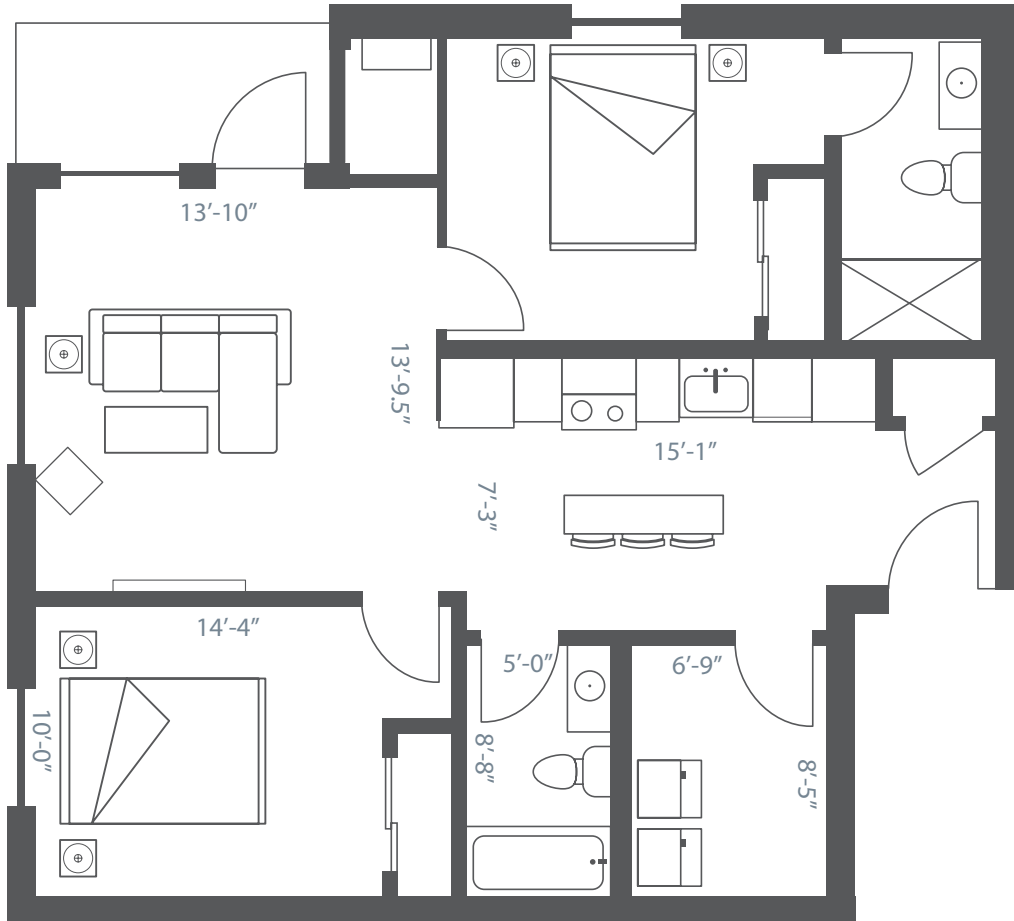

Riverfront

2 Bed

UNIT SIZE: 970 SQ. FT.

Master Bedroom (including closet): 12'-10" x 10'-3"

Bedroom: 14'-4" x 10'-0"

Kitchen: 15'-1" x 7'-3"

Living/Dining: 13'-10" x 13'-9.5"