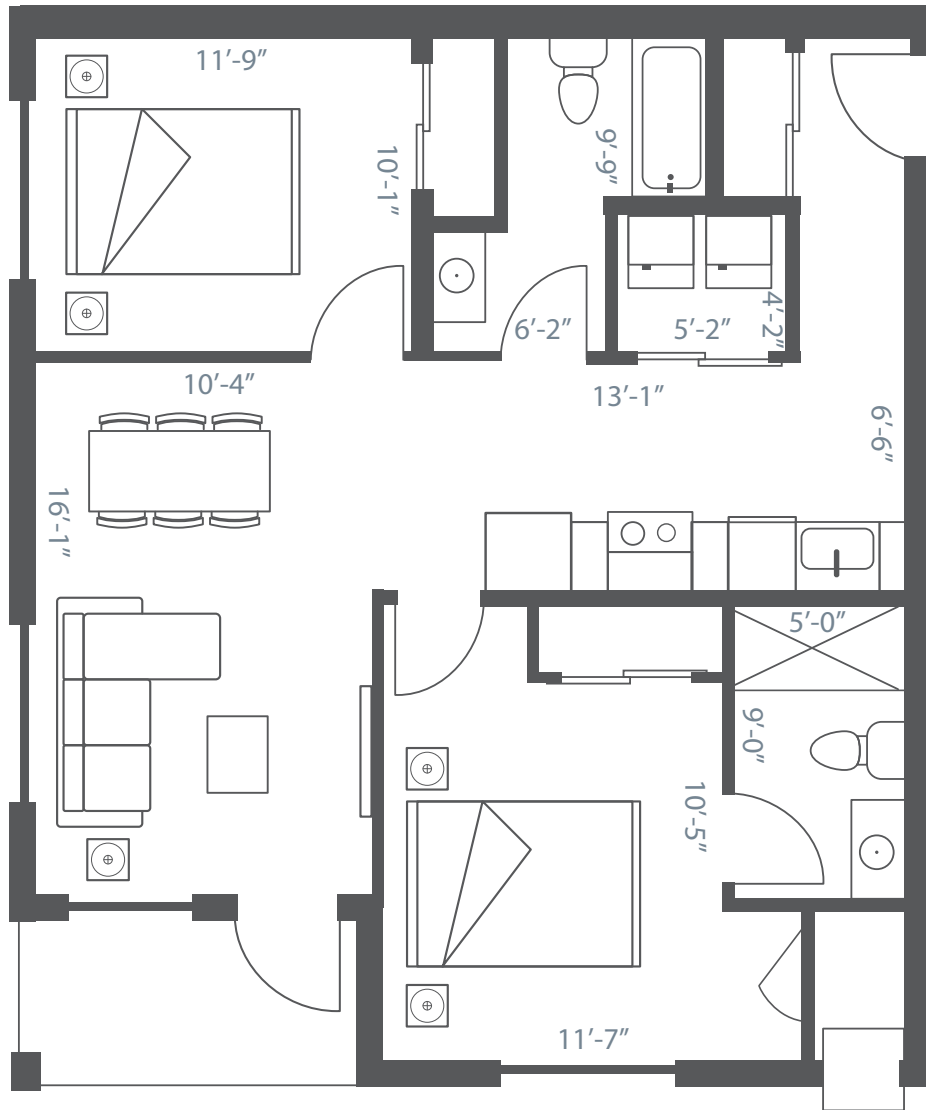

Bluewater

2 Bed

UNIT SIZE: 936 SQ. FT.

Master Bedroom (including closet): 10'-5" x 11'-7"

Bedroom: 11'-9" x 10'-1"

Kitchen: 13'-1" x 6'-6"

Living/Dining: 10'-4" x 16'-1"