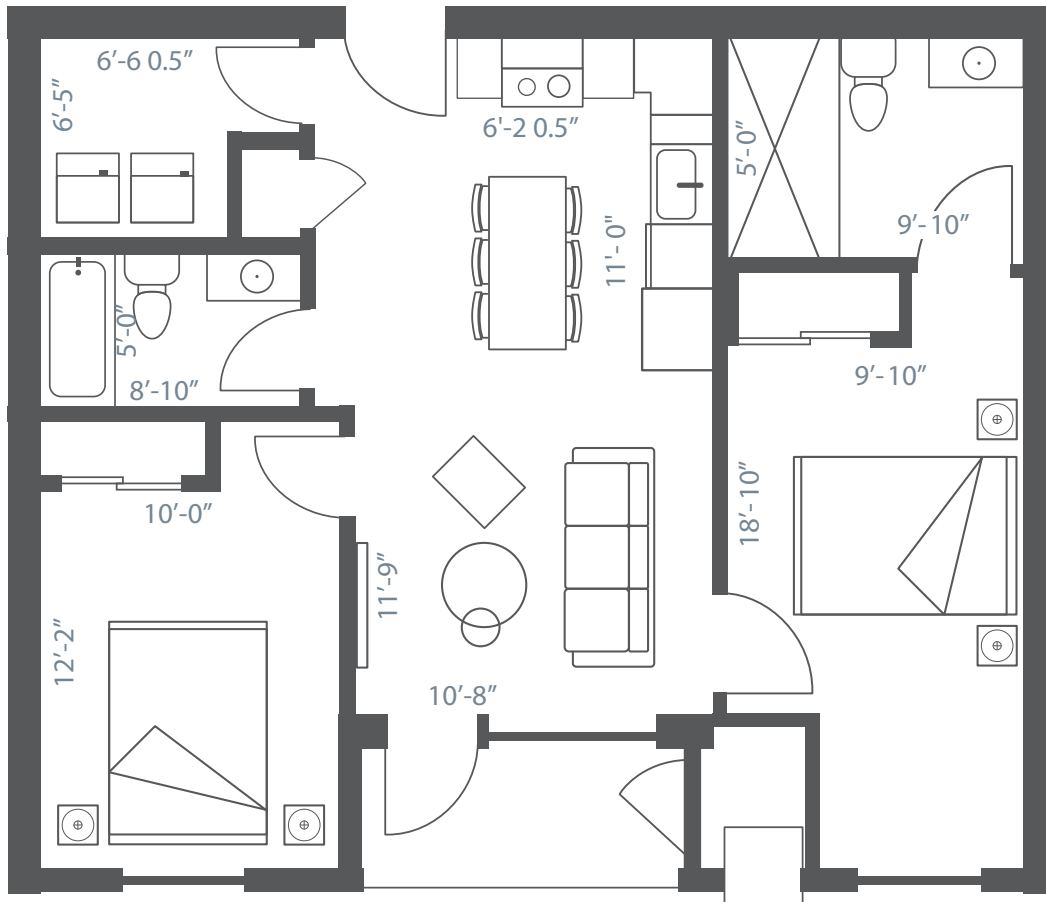

Ambassador

2 Bed

UNIT SIZE: 950 SQ. FT.

Master Bedroom (including closet): 9'-10" x 18'-10"

Kitchen: 6'-2.5" x 11'-0"

Living/Dining: 11'-9" x 10'-8"