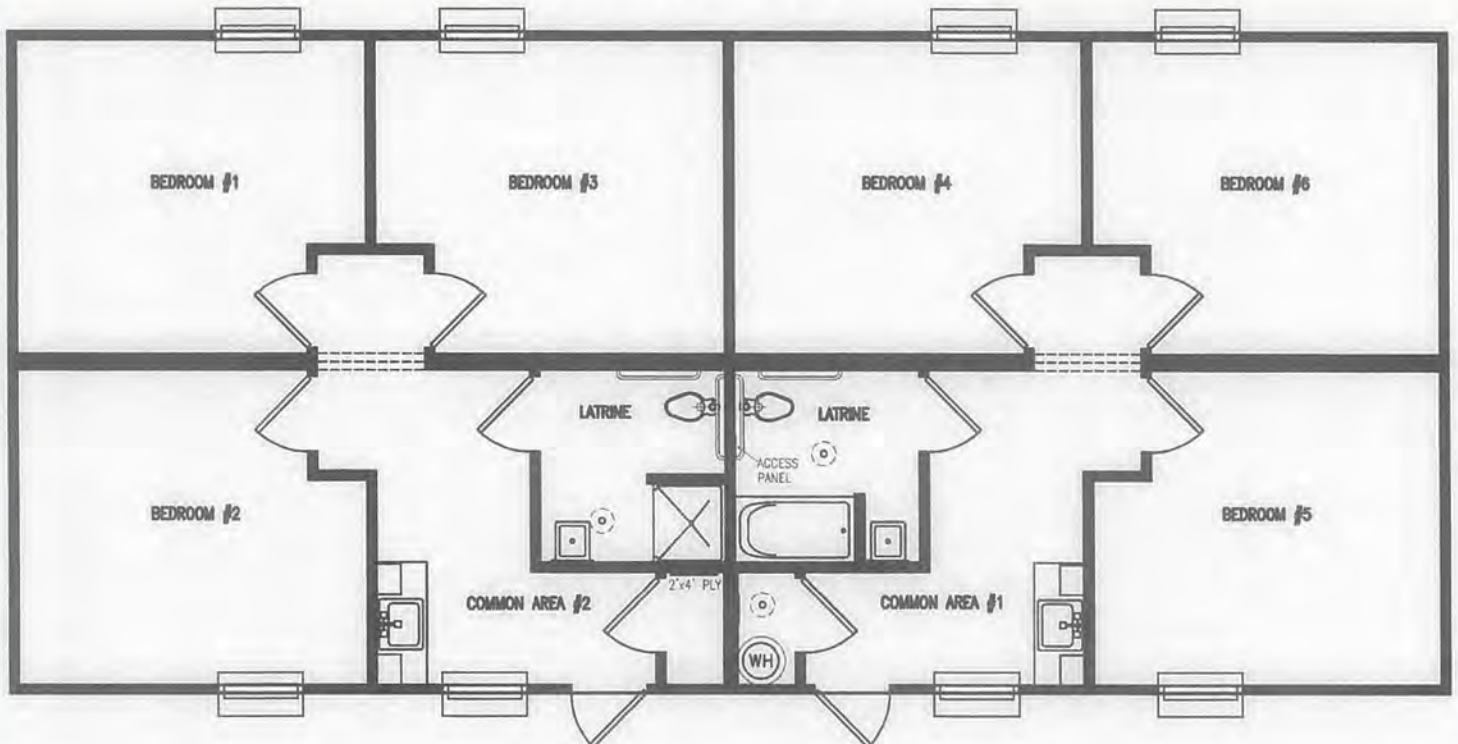

OAK CREEK DUPLEX

MODEL: A-110-RILEY - Approx. 1640 SF
6 Bedrooms, 2 Baths

Pre-owned Oakcreek Duplexes - a great value with no compromises.

Each section is 28' x 30' with a multiplex partition
All Metal Siding - Duralast roof - Self guttering
Exterior Lights - Amana AC / Cooling - Oak Cabinets
Moen Faucets - Handicap Accessible bathroom
Solid Oak Doors - 100 Gal Hot Water Heater
9 Foot Ceilings!

See our video walk through at: <https://youtu.be/3J87HAojk-0>
or visit our website at: www.interstatemarketingservices.com

Or call us at : 701-334-0174

OAK CREEK DUPLEX

**MODEL: A-110-RILEY - Approx. 1640 SF
6 Bedrooms, 2 Baths**

See our video walk through at: <https://youtu.be/3J87HAojk-0>
or visit our website at: www.interstatemarketingservices.com

Or call us at: 701-334-0174

OAK CREEK DUPLEX

**MODEL: A-110-RILEY - Approx. 1640 SF
6 Bedrooms, 2 Baths**