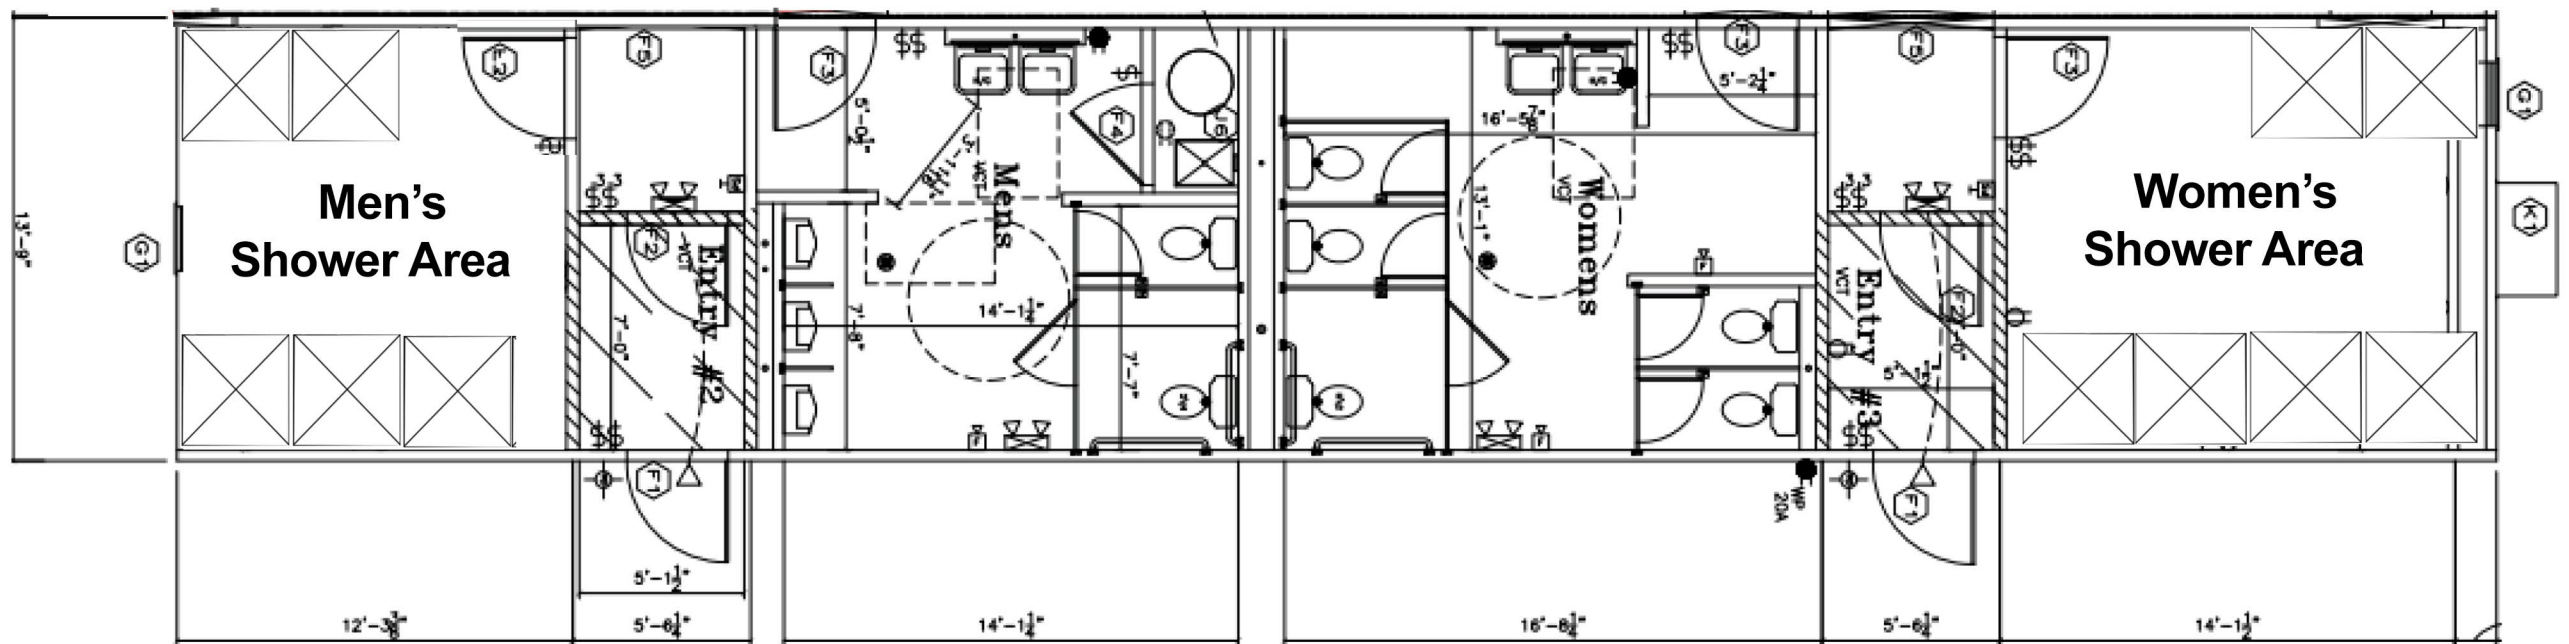

Interstate Marketing Services

<http://interstatemarketingservices.com/>

The "Royal Flush" 14' x 66' Bathroom and Shower Unit

This one is a sure bet! Featuring:

- 2 handicap accessible stalls (one for ladies and gents)
- 5 toilets and 6 showers for the ladies
- 2 toilets, 3 urinals and 5 showers for the gents