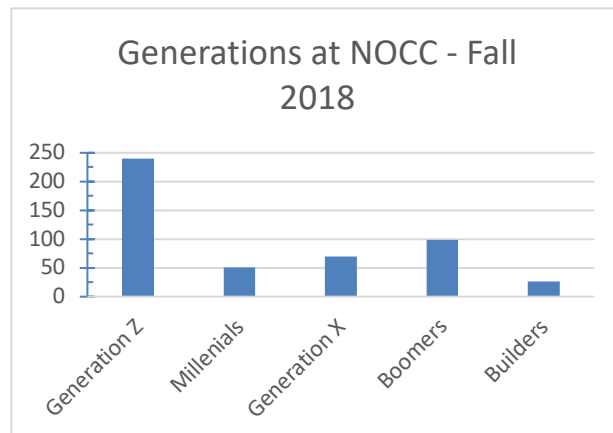

Part Time Staff

- Custodian
- Nursery Coordinator

C. Church Statistics

Date founded - 1978

2020-2021 Average Worship Service Attendance (between 2 services): 240

D. Demographics Study August 2018

Generation	Ages	8/31/2018	Percentile
Generation Z	0-28	240	49%
Millennials	29-38	51	10%
Generation X	39-53	70	14%
Boomers	54-72	99	20%
Builders	73+	26	5%