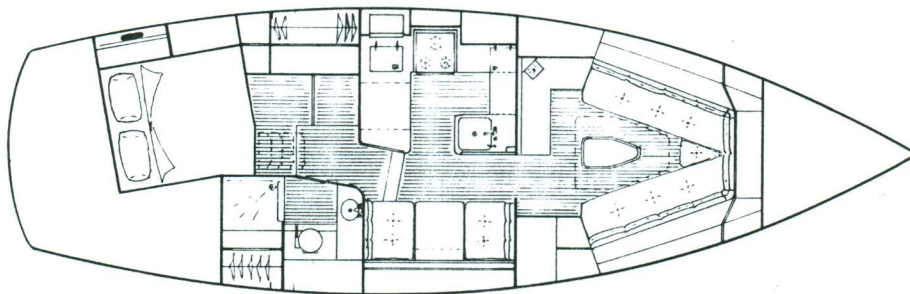

### SPECIFICATIONS:

LOA:	47' 0"
LOD:	41' 0"
LWL:	35' 4"
Beam:	13' 0"
Draft:	5' 3"
Displ:	21,000 lbs.
Ballast:	7,500 lbs.
Sail Area:	100% ft. 1,001 sq.ft.
Mast Height:	60' 0"
Auxiliary:	65 h.p. Diesel.

Crafted by **Gozzard Yachts Ltd.**