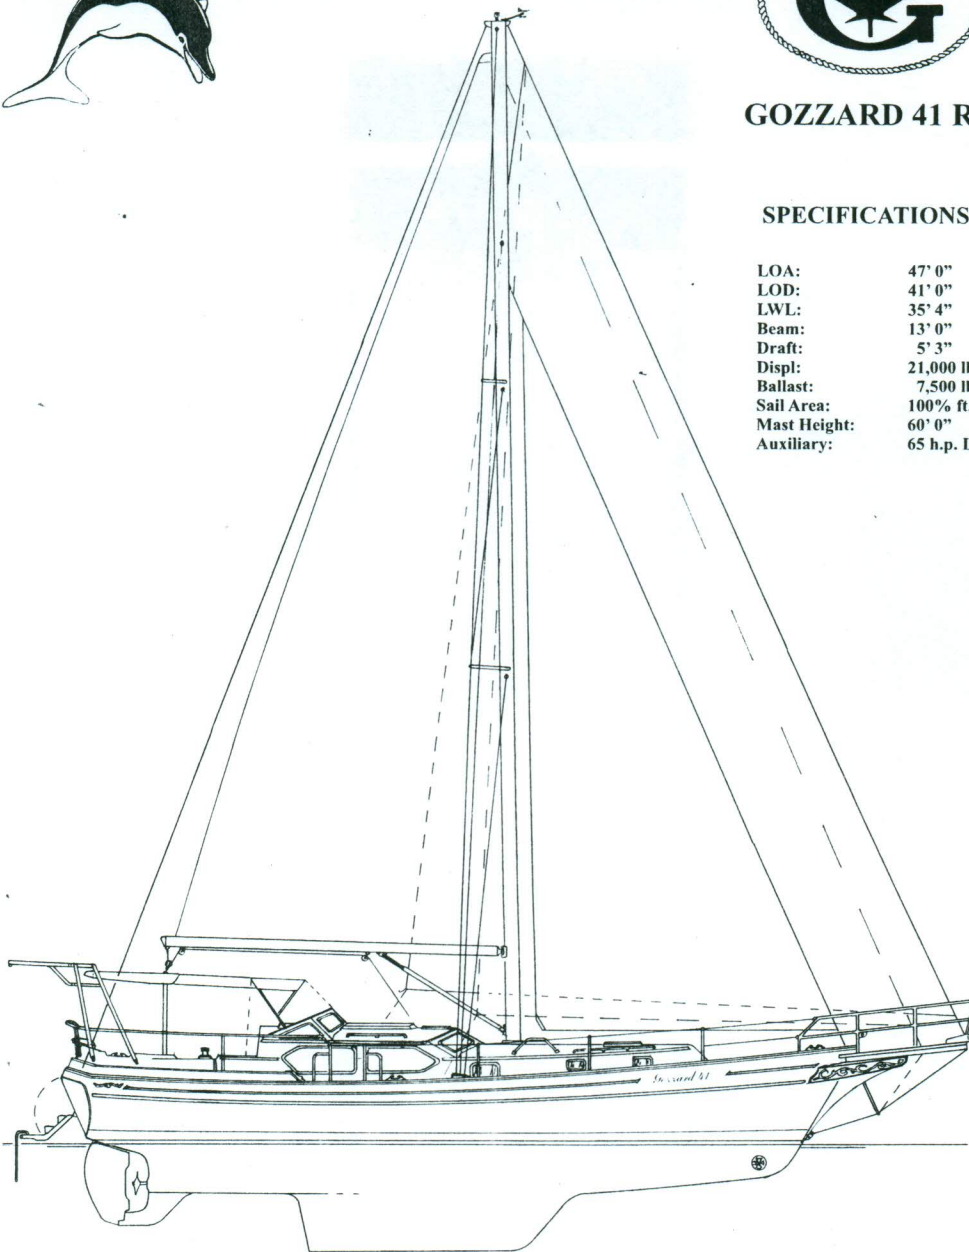

## GOZZARD 41 RC

### SPECIFICATIONS:

LOA:	47' 0"
LOD:	41' 0"
LWL:	35' 4"
Beam:	13' 0"
Draft:	5' 3"
Displ:	21,000 lbs.
Ballast:	7,500 lbs.
Sail Area:	100% ft. 1,001 sq.ft.
Mast Height:	60' 0"
Auxiliary:	65 h.p. Diesel.

Crafted by **Gozzard Yachts Ltd.**