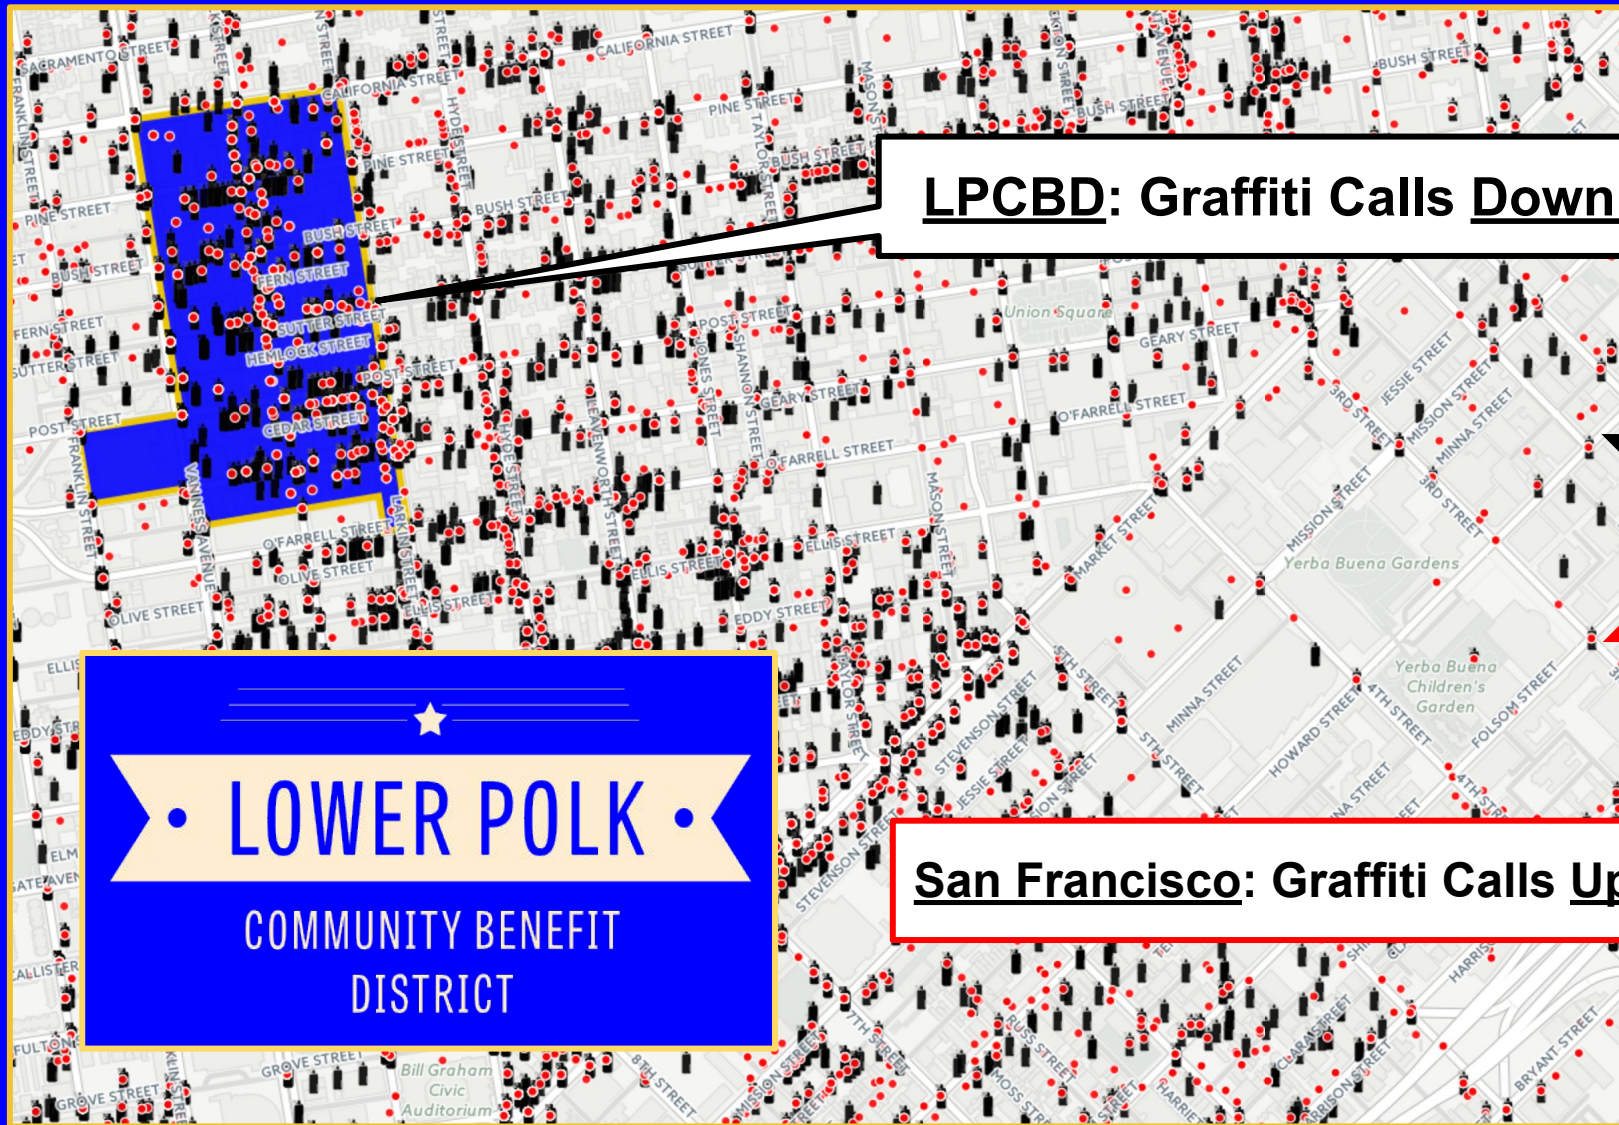

# 311 Graffiti Calls: 2015 vs. 2016.

2015 vs. 2016 calendar year. Data from data.sfgov.org. \*LPCBD 845 (2015) / 623 (2016). \*\*SF 59,513 (2015) / 74,335 (2016).  
Legend: "black spray cans" represent 2015 calls, "red dots" represent 2016 calls.