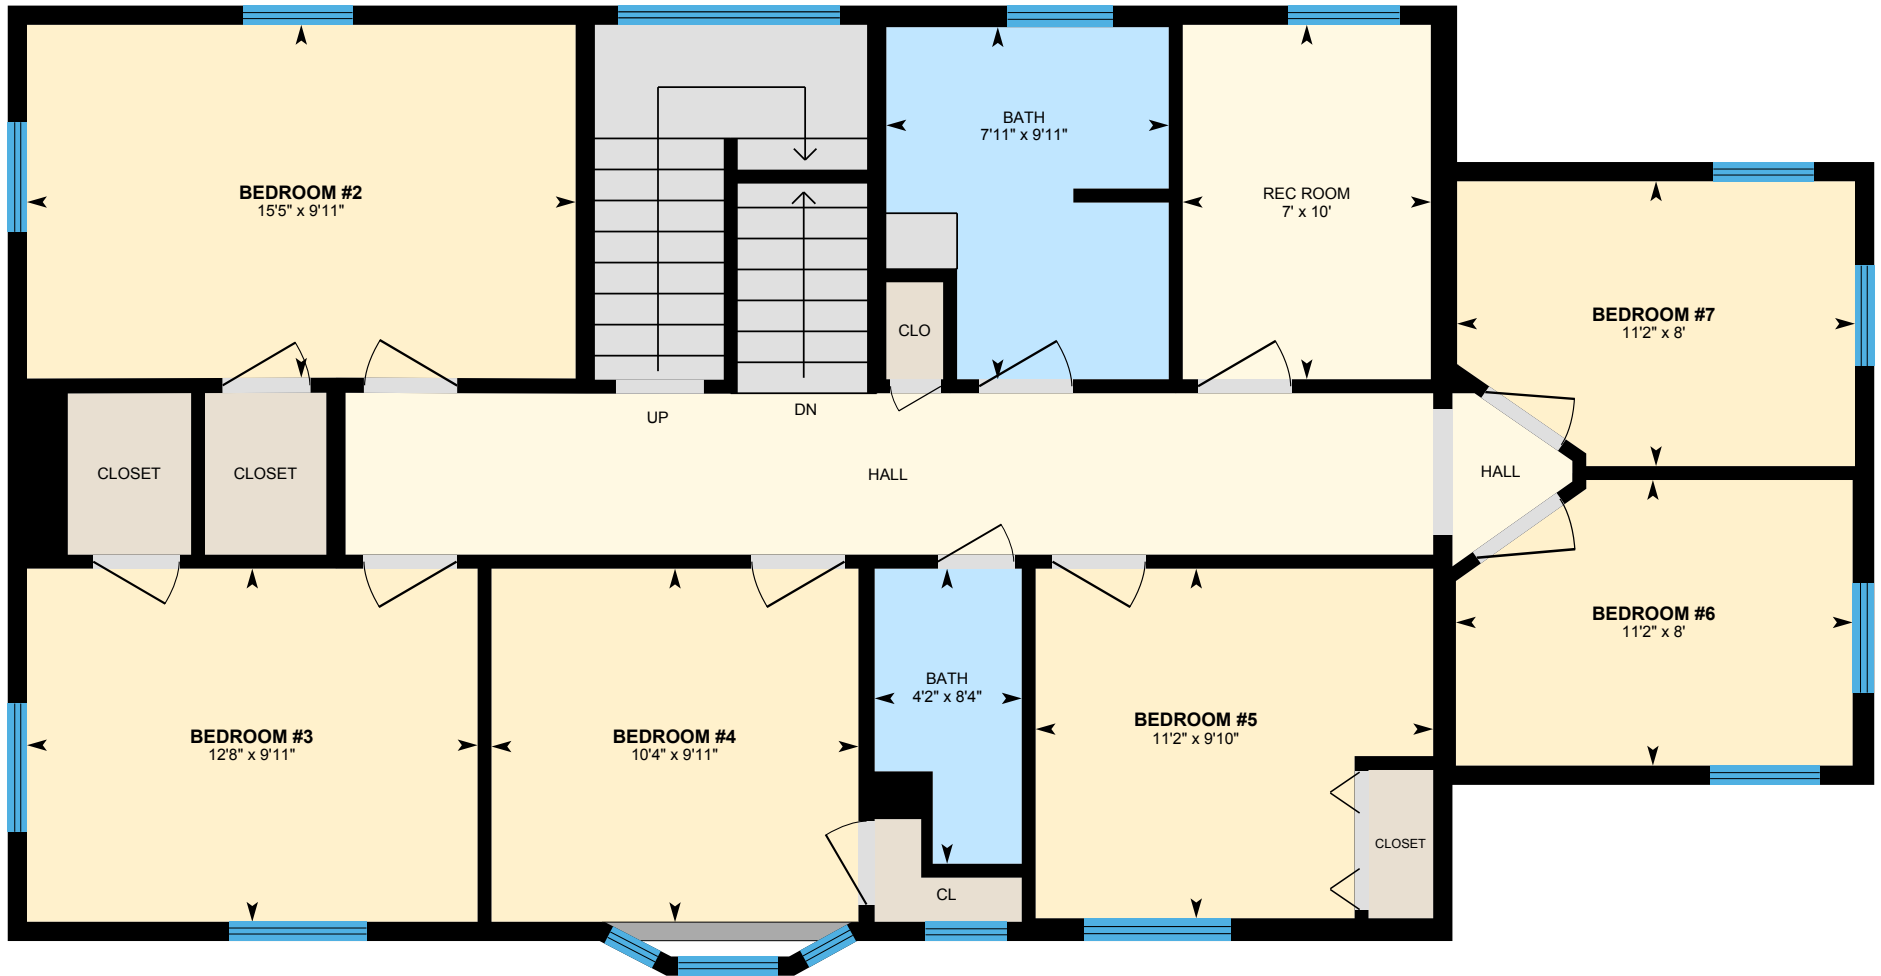

# 216 Dearborn Pl, Ithaca, NY

1st floor Total Exterior Area 1357 sq ft  
Total Interior Area 1273 sq ft

PREPARED: Feb, 2020

White regions are excluded from total floor area. All room dimensions and floor areas must be considered approximate and are subject to independent verification. For method of measurement please see <https://youriguide.com/measure/>.

# 216 Dearborn Pl, Ithaca, NY

2nd floor Total Exterior Area 1269 sq ft  
Total Interior Area 1185 sq ft

PREPARED: Feb, 2020

White regions are excluded from total floor area. All room dimensions and floor areas must be considered approximate and are subject to independent verification. For method of measurement please see <https://youriguide.com/measure/>.

# 216 Dearborn Pl, Ithaca, NY

3rd Floor Total Exterior Area 641 sq ft  
Total Interior Area 571 sq ft

PREPARED: Feb, 2020

White regions are excluded from total floor area. All room dimensions and floor areas must be considered approximate and are subject to independent verification. For method of measurement please see <https://youriguide.com/measure/>.