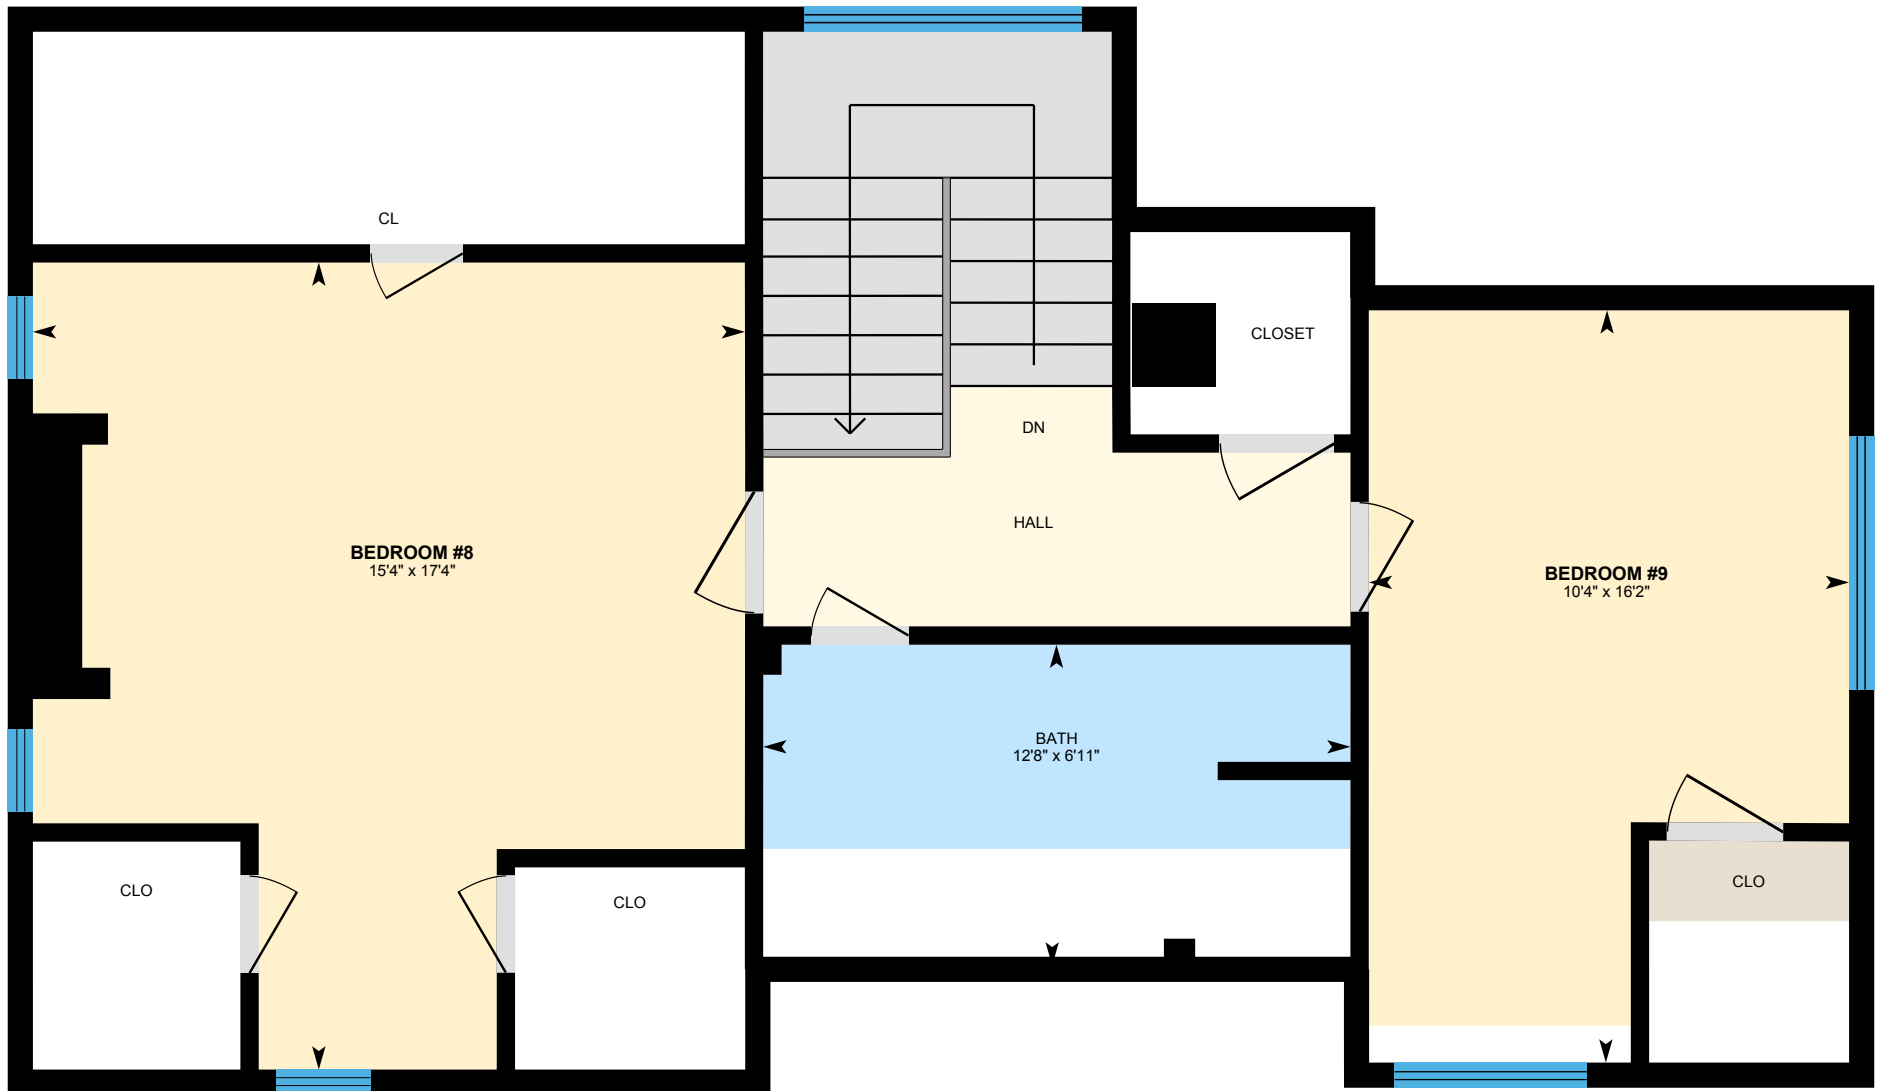

# 216 Dearborn Pl, Ithaca, NY

1st floor Total Exterior Area 1357 sq ft  
Total Interior Area 1273 sq ft

PREPARED: Feb, 2020

White regions are excluded from total floor area. All room dimensions and floor areas must be considered approximate and are subject to independent verification. For method of measurement please see <https://youriguide.com/measure/>.

# 216 Dearborn Pl, Ithaca, NY

2nd floor Total Exterior Area 1269 sq ft  
Total Interior Area 1185 sq ft

PREPARED: Feb, 2020

White regions are excluded from total floor area. All room dimensions and floor areas must be considered approximate and are subject to independent verification. For method of measurement please see <https://youriguide.com/measure/>.

# 216 Dearborn Pl, Ithaca, NY

3rd Floor Total Exterior Area 641 sq ft  
Total Interior Area 571 sq ft

PREPARED: Feb, 2020

White regions are excluded from total floor area. All room dimensions and floor areas must be considered approximate and are subject to independent verification. For method of measurement please see <https://youriguide.com/measure/>.