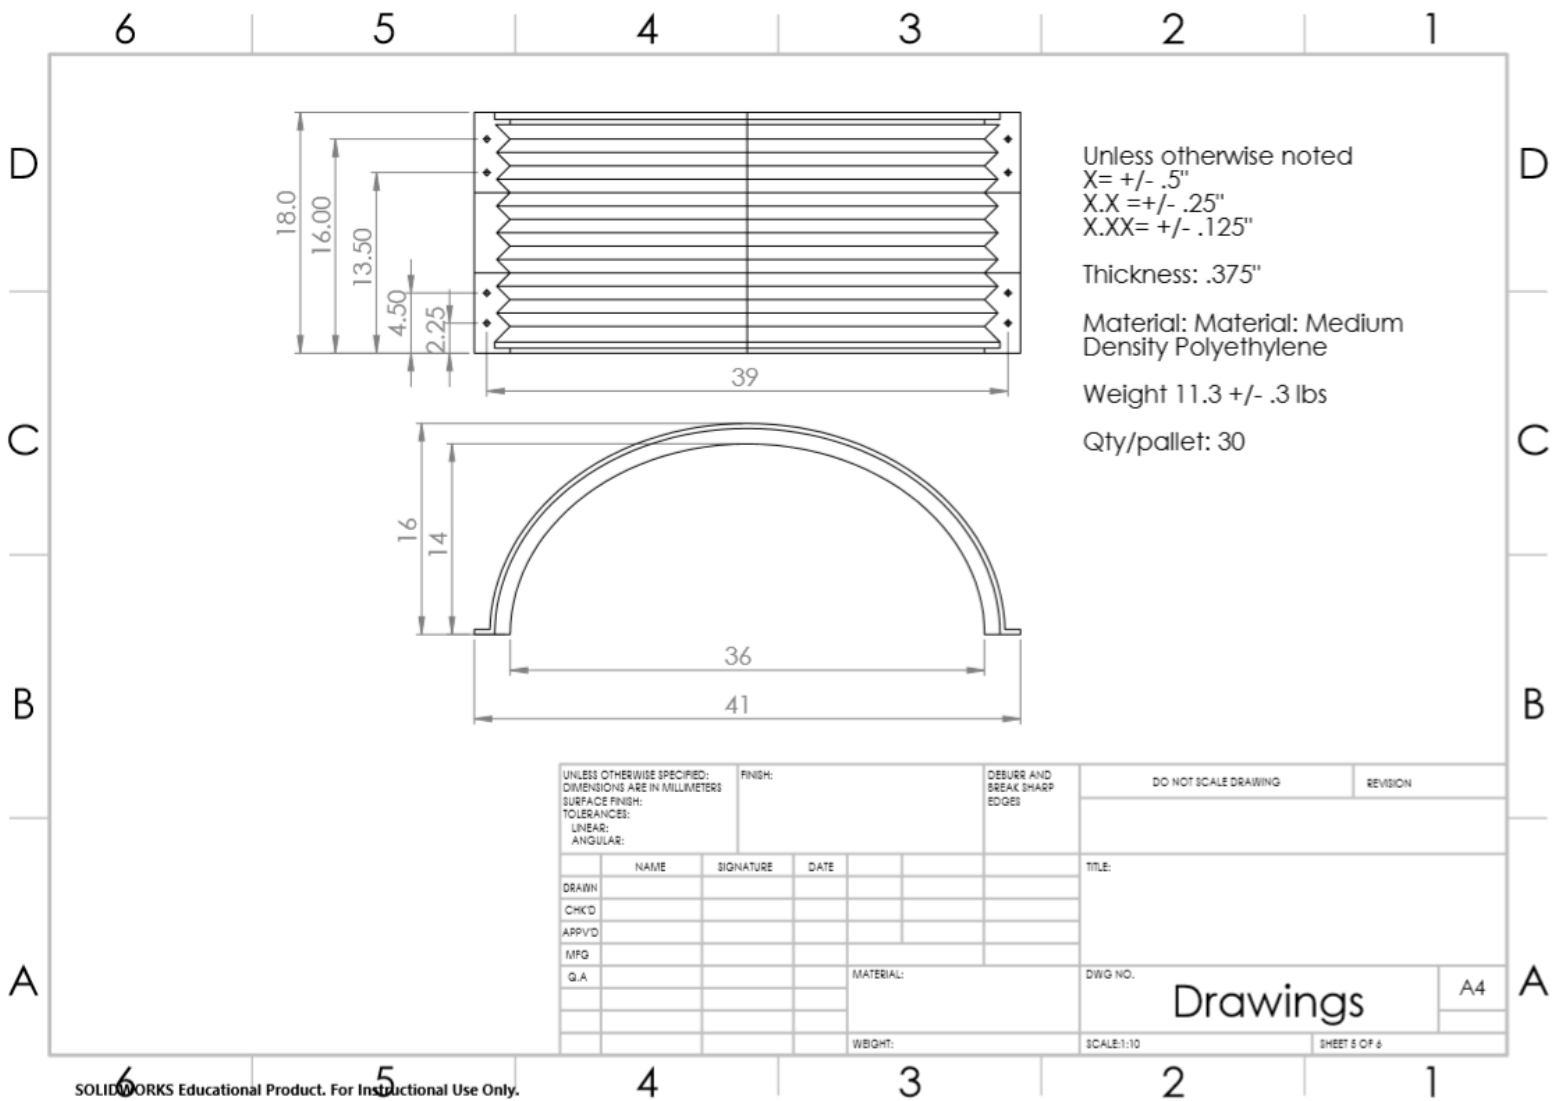

ROUND GRAY WINDOW WELL

37" x 16" x 12" SPECIFICATIONS

SHAPE	COLOR	MATERIAL	INCLUDES	DIMS	QTY
Round	Gray	HDPE	No Hardware	48" x 40" Pallet	45 units

ROUND GRAY WINDOW WELL

37" x 16" x 18" SPECIFICATIONS

SHAPE	COLOR	MATERIAL	INCLUDES	DIMS	QTY
Round	Gray	HDPE	No Hardware	48" x 40" Pallet	30 units

ROUND GRAY WINDOW WELL

37" x 16" x 24" SPECIFICATIONS

SHAPE	COLOR	MATERIAL	INCLUDES	DIMS	QTY
Round	Gray	HDPE	No Hardware	48" x 40" Pallet	15 units