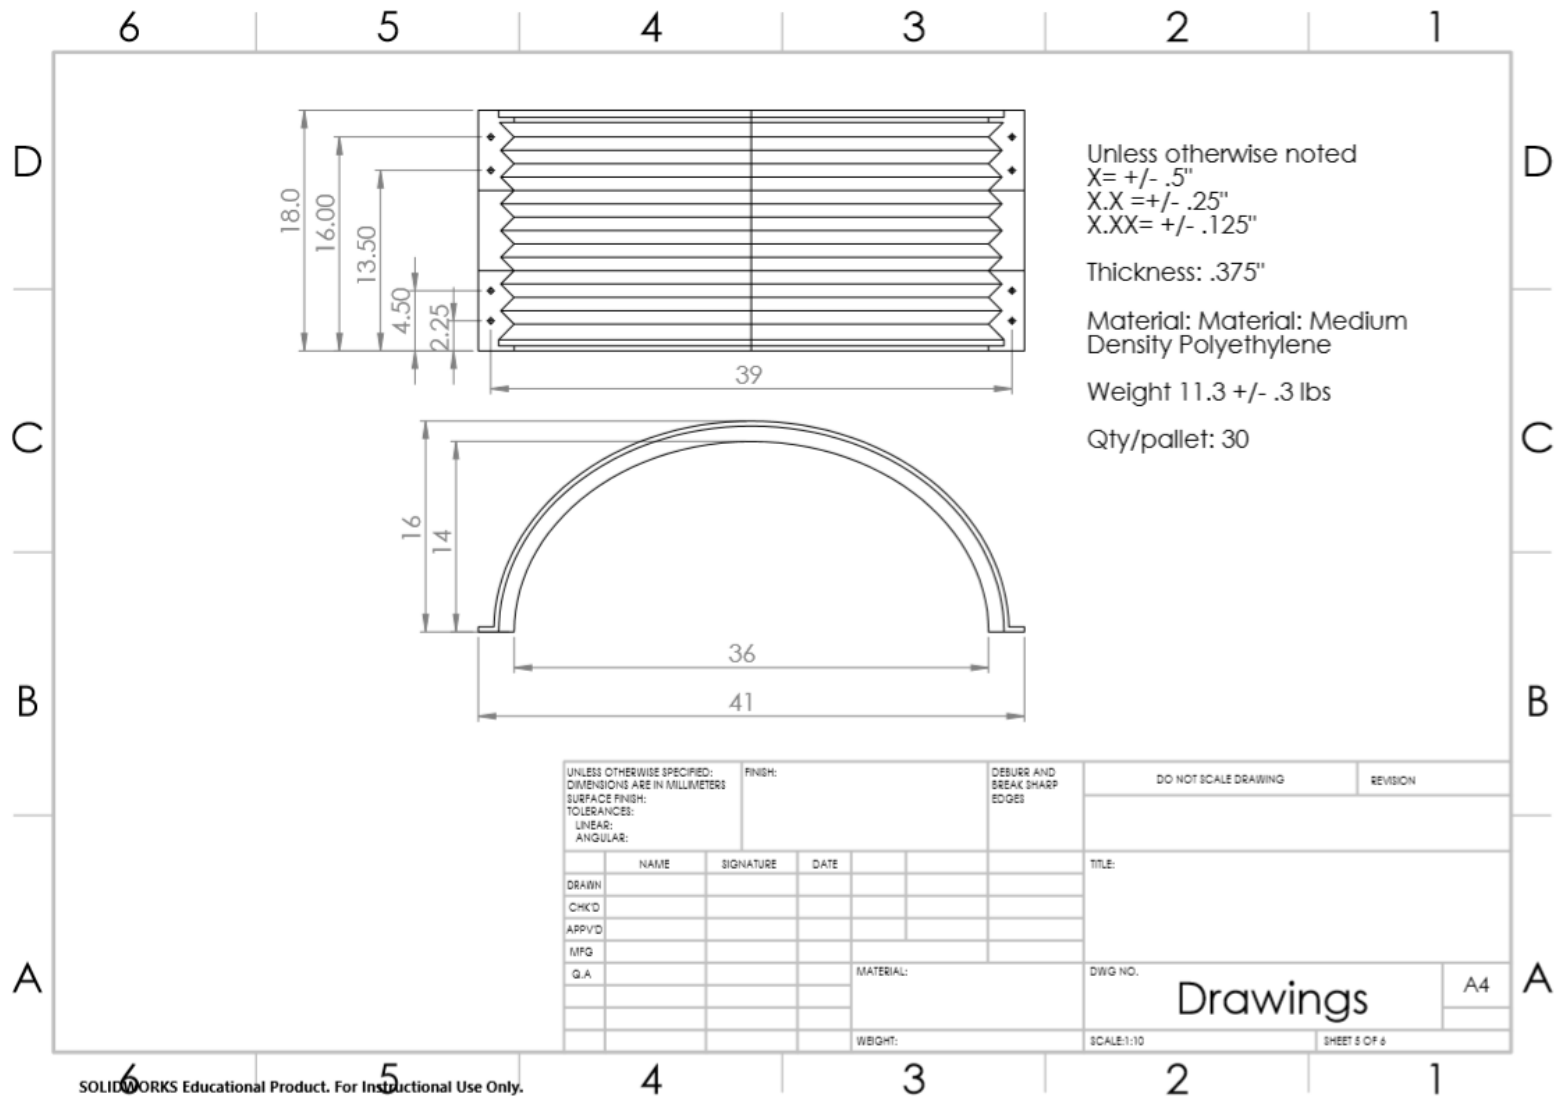

ROUND GRAY WINDOW WELL

37" x 16" x 12" SPECIFICATIONS

SHAPE	COLOR	MATERIAL	INCLUDES	DIMS	QTY
Round	Gray	HDPE	No Hardware	48" x 40" Pallet	45 units

ROUND GRAY WINDOW WELL

37" x 16" x 18" SPECIFICATIONS

SHAPE	COLOR	MATERIAL	INCLUDES	DIMS	QTY
Round	Gray	HDPE	No Hardware	48" x 40" Pallet	30 units

ROUND GRAY WINDOW WELL

37" x 16" x 24" SPECIFICATIONS

SHAPE	COLOR	MATERIAL	INCLUDES	DIMS	QTY
Round	Gray	HDPE	No Hardware	48" x 40" Pallet	15 units