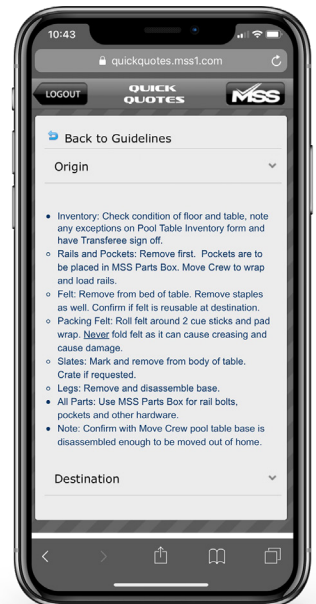

# QUICK QUOTES

- Provides accuracy on estimates, reducing additional authorization communications
- Assists surveyors in collecting essential move information
- Helps place important details in the hands of your team immediately and accurately
- Service Guidelines describe the scope of work on common MSS offerings

**Request access at [mss1.com/sign-up/](https://mss1.com/sign-up/)**

Apply COD Rates

Select Services

Add Crates

Final Review

Quote Is Instantly Emailed

Access Service Guidelines