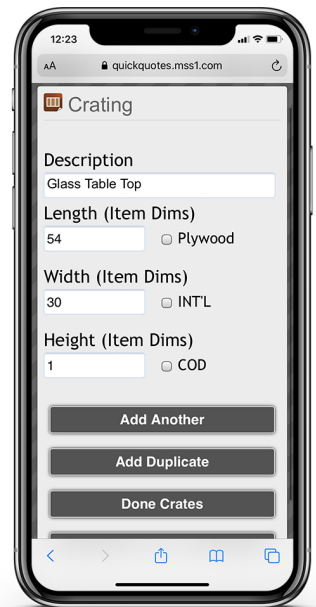

# QUICK QUOTES

- Provides accuracy on estimates, reducing additional authorization communications
- Assists surveyors in collecting essential move information
- Helps place important details in the hands of your team immediately and accurately
- Service Guidelines describe the scope of work on common MSS offerings

**Request access at [mss1.com/sign-up/](https://mss1.com/sign-up/)**

Apply COD Rates

Select Services

Add Crates

Final Review

Quote Is Instantly Emailed

Access Service Guidelines