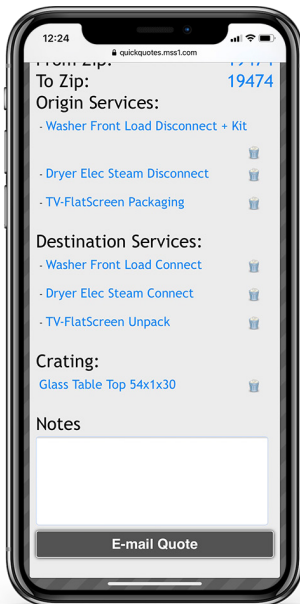

**Request access at [mss1.com/sign-up/](https://mss1.com/sign-up/)**

Apply COD Rates

Select Services

Add Crates

Final Review

Quote Is Instantly Emailed

Access Service Guidelines