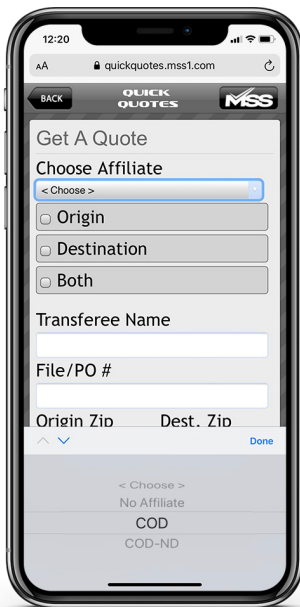

Designed for Private Consumer Sales Representatives to gain instant access to specialty service costs on a phone or tablet while at residence.

QUICK QUOTES

- Provides accuracy on estimates, reducing additional authorization communications
- Assists surveyors in collecting essential move information
- Helps place important details in the hands of your team immediately and accurately
- Service Guidelines describe the scope of work on common MSS offerings

Request access at mss1.com/sign-up/

Apply COD Rates