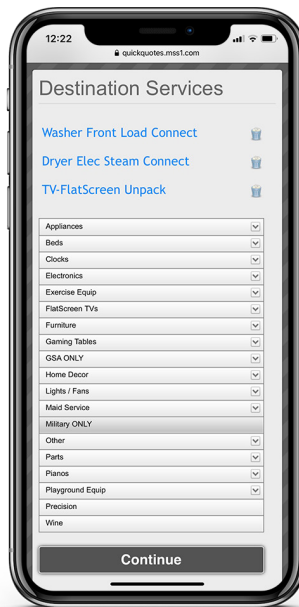

Select Services