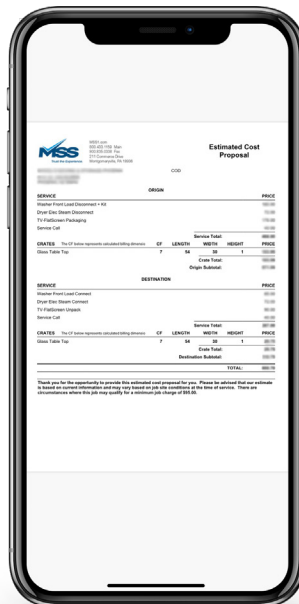

**Request access at [mss1.com/sign-up/](https://mss1.com/sign-up/)**

Apply COD Rates

Select Services

Add Crates

Final Review

Quote Is Instantly Emailed

Access Service Guidelines