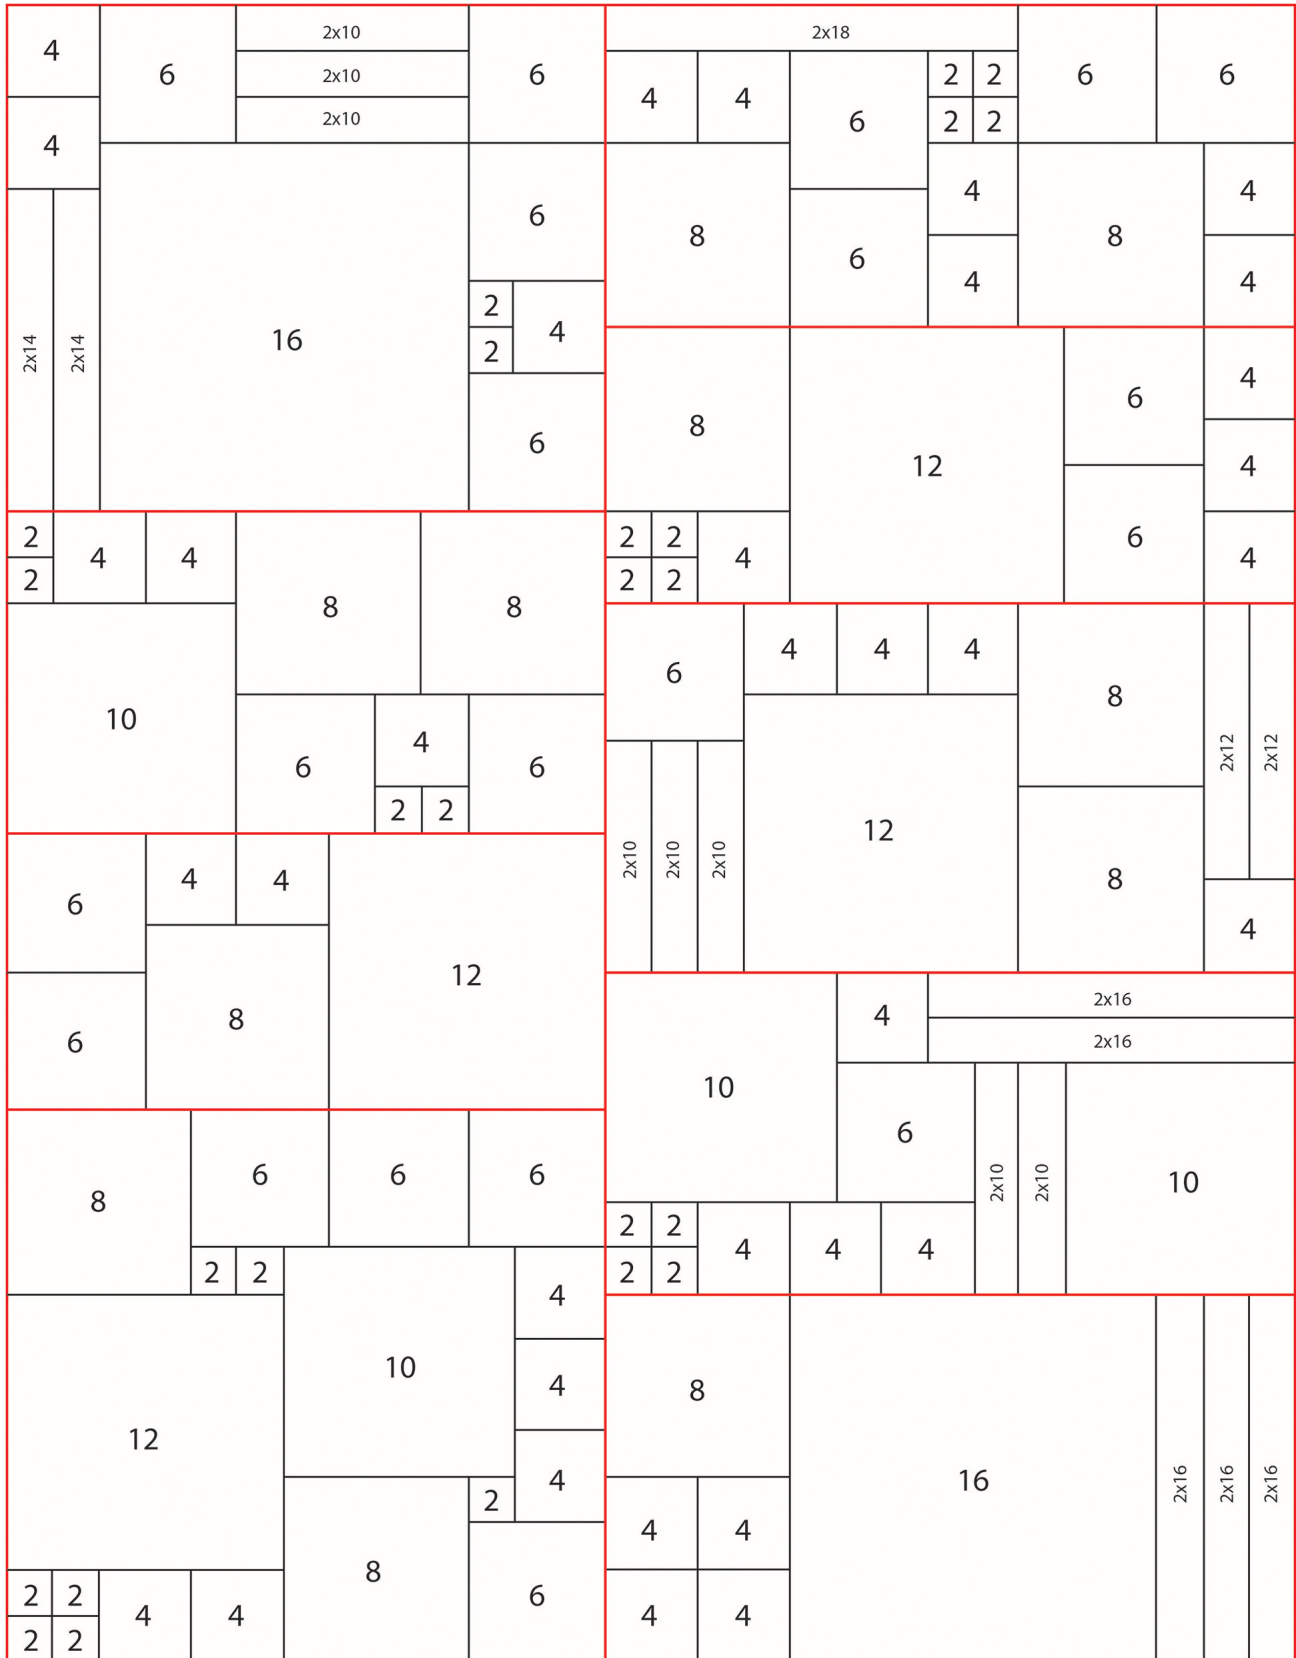

Communique Quilt Layout

A 56^x72 - inch Throw Quilt.

All blocks are marked as finished sizes.