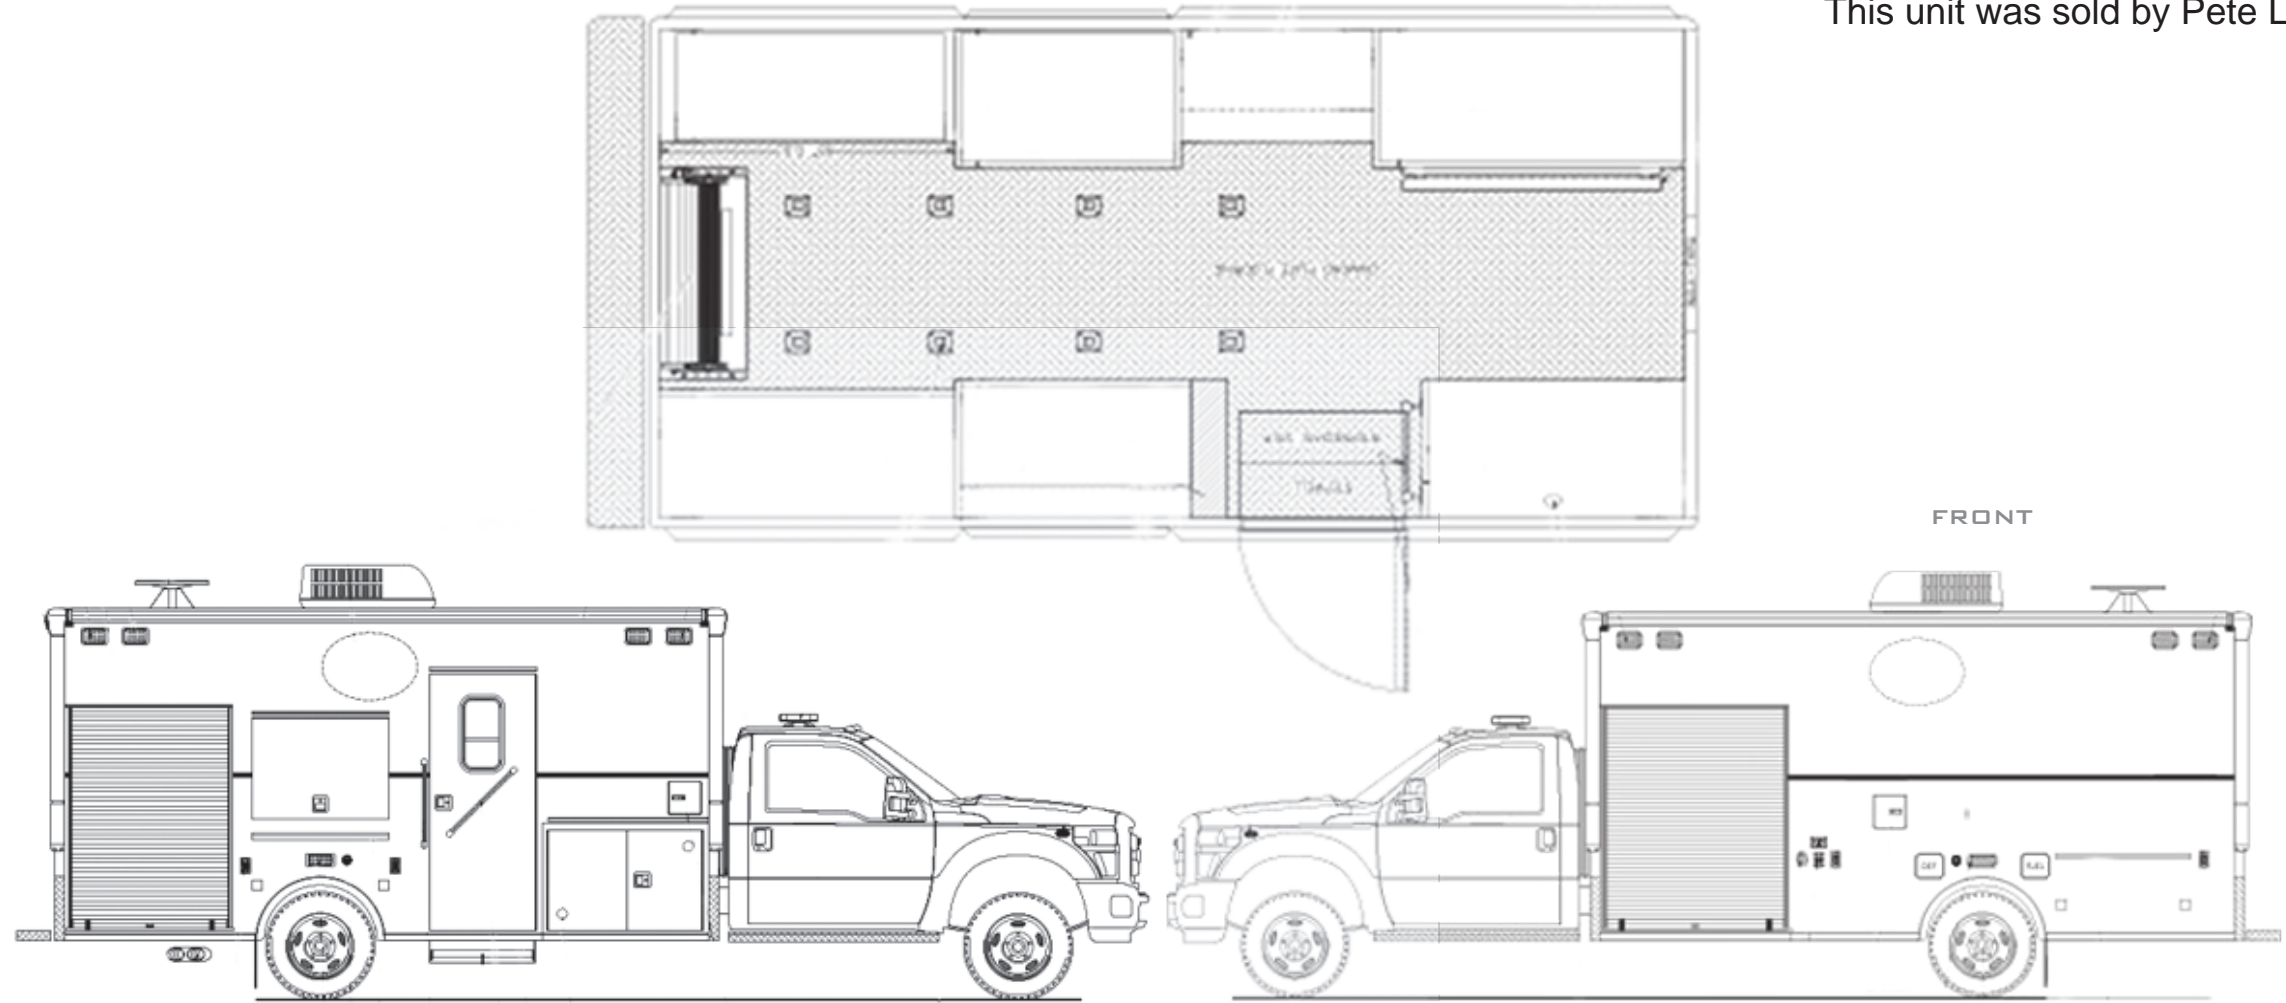

# NEW VEHICLE ON ORDER!

This unit was sold by Pete Laake, Jr.

## LOCAL GOVERNMENT AGENCY EVI CUSTOM BOMB UNIT

2021 FORD F-550 4X4

17' L BODY WITH INTERIOR WORK SPACE / STORAGE

BOMB ROBOT RAMP & ROBOT TIE-DOWNS