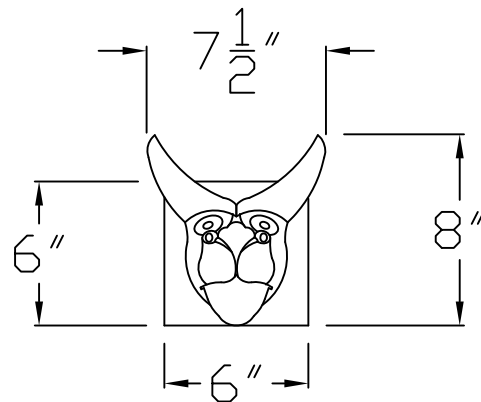

RUTLAND GUTTER SUPPLY LLC

sales2rutlandguttersupply.com Ph: 407-859-1119 Fax: 407-859-1123

LARGE GARGOYLE RAIN SPOUT

PLAN VIEW

BOX COLLAR

SIDE VIEW

FRONT VIEW

Company:	Item: GARGOYLE RAIN SPOUT
Invoice:	Material: COPPER
PO#:	Notes:
Architect:	
Contractor:	
Date:	
Approved by:	
Signature:	