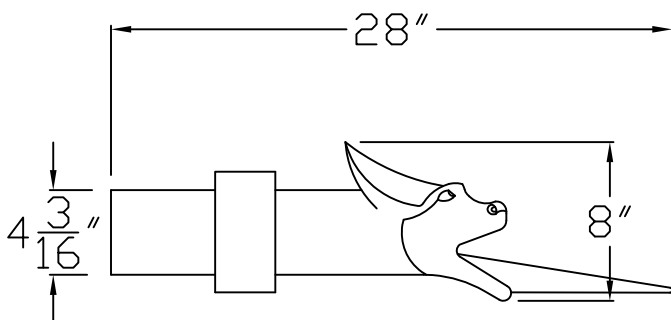

RUTLAND GUTTER SUPPLY LLC

sales2rutlandguttersupply.com Ph: 407-859-1119 Fax: 407-859-1123

LARGE GARGOYLE RAIN SPOUT

PLAN VIEW

BOX COLLAR

SIDE VIEW

FRONT VIEW

Company:	Item: GARGOYLE RAIN SPOUT
Invoice:	Material: COPPER
PO#:	Notes:
Architect:	
Contractor:	
Date:	
Approved by:	
Signature:	