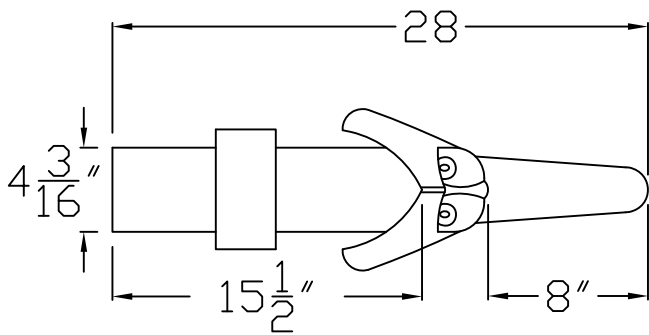

RUTLAND GUTTER SUPPLY LLC

sales2rutlandguttersupply.com Ph: 407-859-1119 Fax: 407-859-1123

LARGE GARGOYLE RAIN SPOUT

PLAN VIEW

BOX COLLAR

SIDE VIEW

FRONT VIEW

Company:	Item: GARGOYLE RAIN SPOUT
Invoice:	Material: COPPER
PO#:	Notes:
Architect:	
Contractor:	
Date:	
Approved by:	
Signature:	