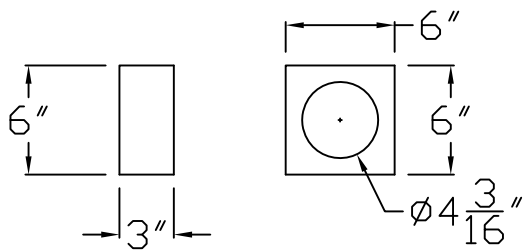

RUTLAND GUTTER SUPPLY LLC

sales2rutlandguttersupply.com Ph: 407-859-1119 Fax: 407-859-1123

LARGE GARGOYLE RAIN SPOUT

PLAN VIEW

BOX COLLAR

SIDE VIEW

FRONT VIEW

Company:	Item: GARGOYLE RAIN SPOUT
Invoice:	Material: COPPER
PO#:	Notes:
Architect:	
Contractor:	
Date:	
Approved by:	
Signature:	