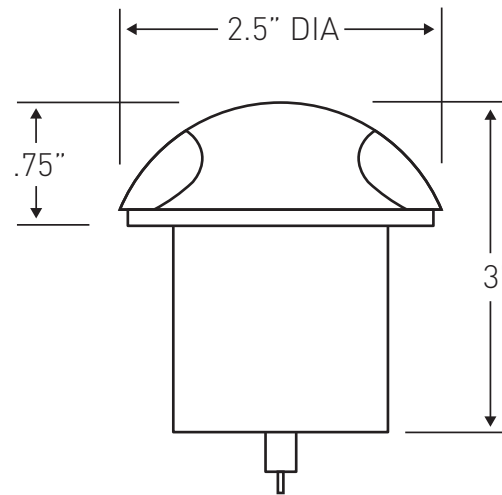

TOP VIEW

SIDE VIEW

Machined Copper Free (Less Than .3 PCU)
Aluminum Casting

Polycarbonate Lens
- Sandblasted

Polyester Powder Coating
on Zinc Based Primer
Silver Gray
(Iriditing Optional)

ELCAST LIGHTING

SERIES IGP-4WLED (A)
INPUT VOLTAGE 12 VAC
FWC 590 NM. AMBER