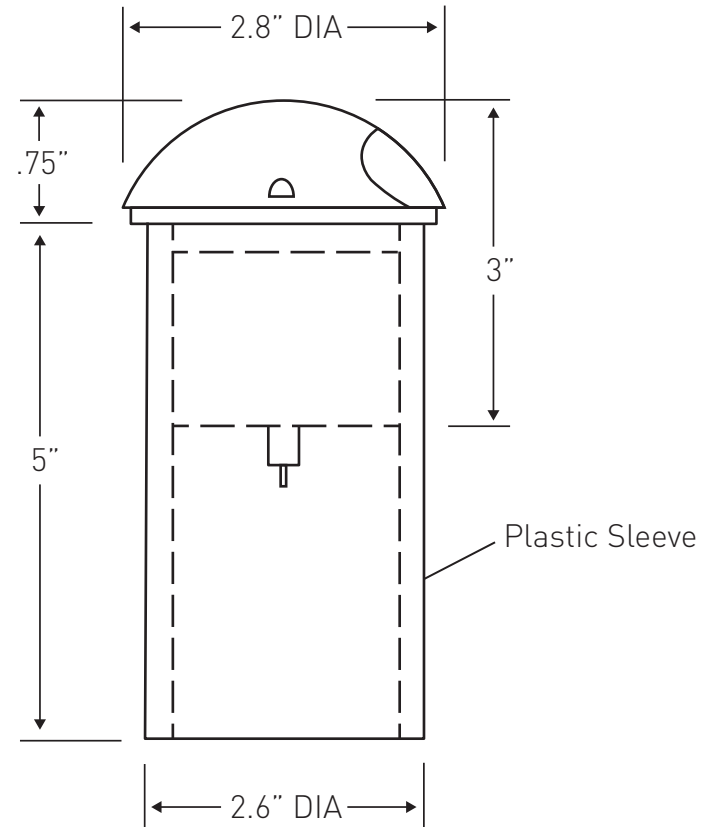

TOP VIEW

Machined Copper Free (Less Than .3 PCU)  
Aluminum Casting

Polycarbonate Lens  
- Sandblasted

Polyester Powder Coating  
on Zinc Based Primer  
Silver Gray  
(Iriditing Optional)

SIDE VIEW

## **ELCAST LIGHTING**

SERIES IGP-2WLED (A)  
INPUT VOLTAGE 12 VAC  
FWC 590 NM. AMBER

815 S. Kay Ave., Addison, IL 60101  
630.543.5390 • [www.ElcastLtg.com](http://www.ElcastLtg.com)  
[ElcastLtg@ElcastLtg.com](mailto:ElcastLtg@ElcastLtg.com)