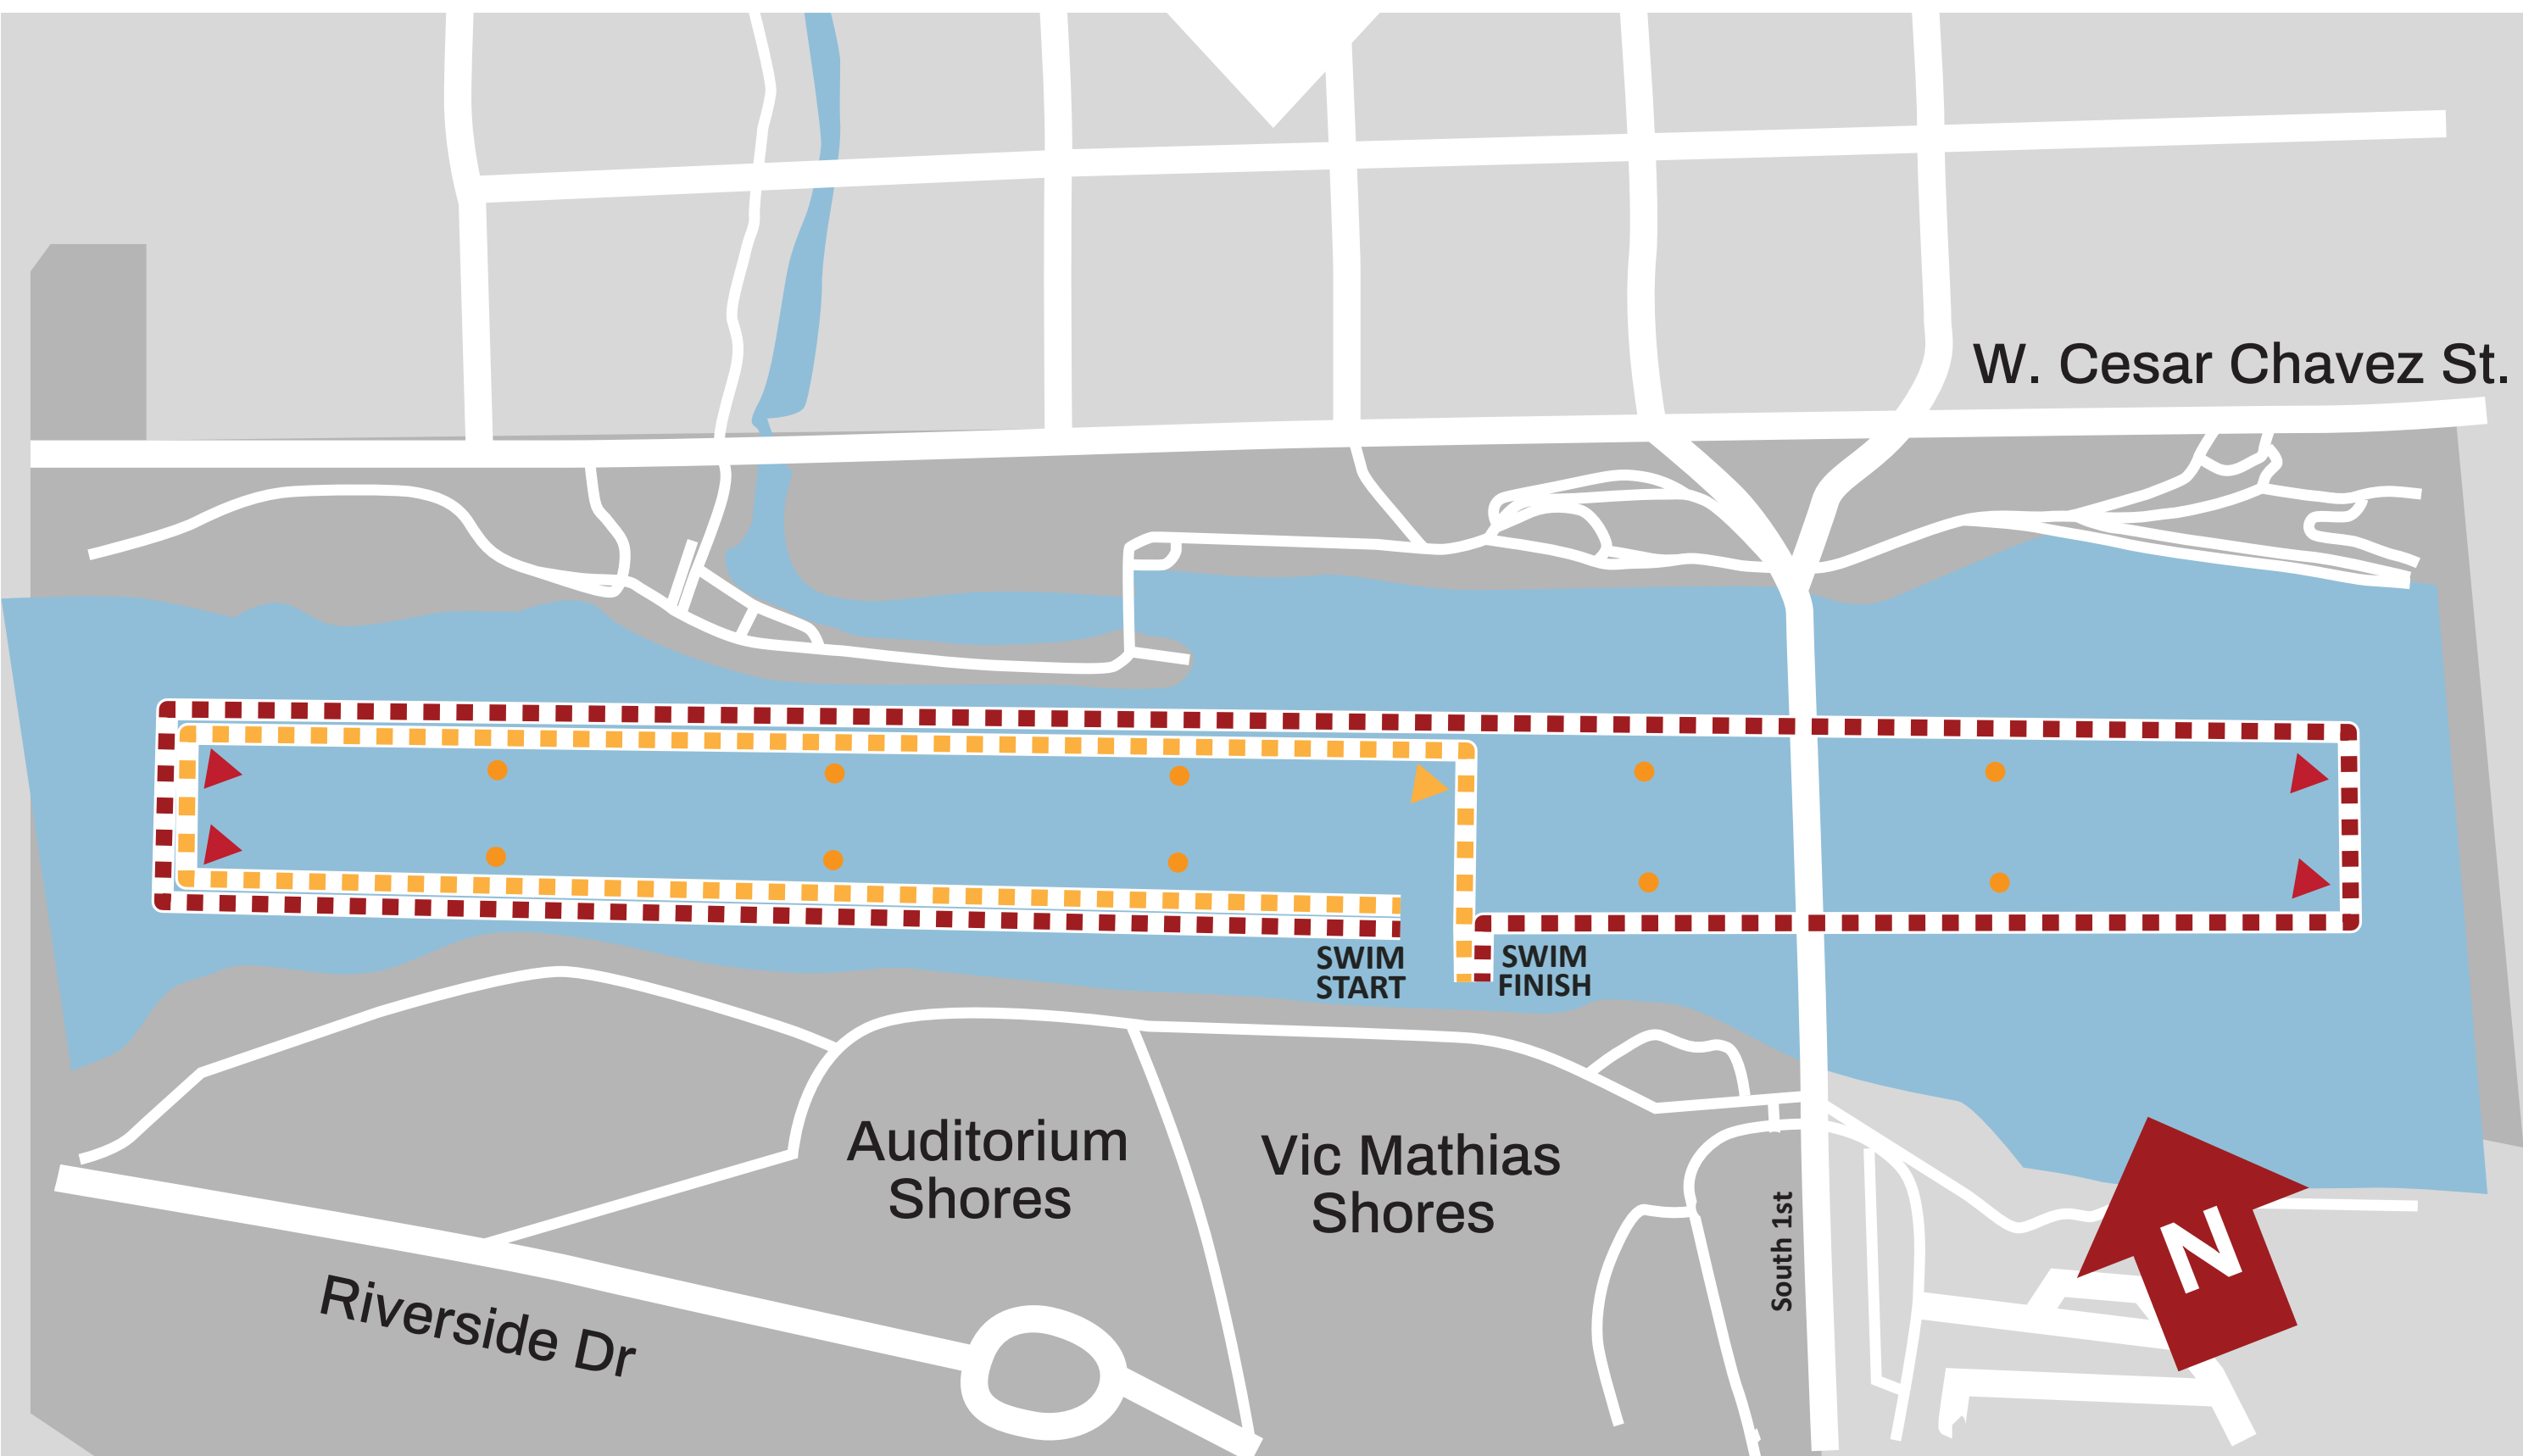

CAP TEX

PRESENTED BY **LIFE TIME**

SWIM COURSE

 Olympic 1500 m

 Sprint 750 m

 Sprint Finish Turn Bouy

W. Cesar Chavez St.

SWIM
START

SWIM
FINISH

Auditorium
Shores

Vic Mathias
Shores

Riverside Dr

South 1st

N