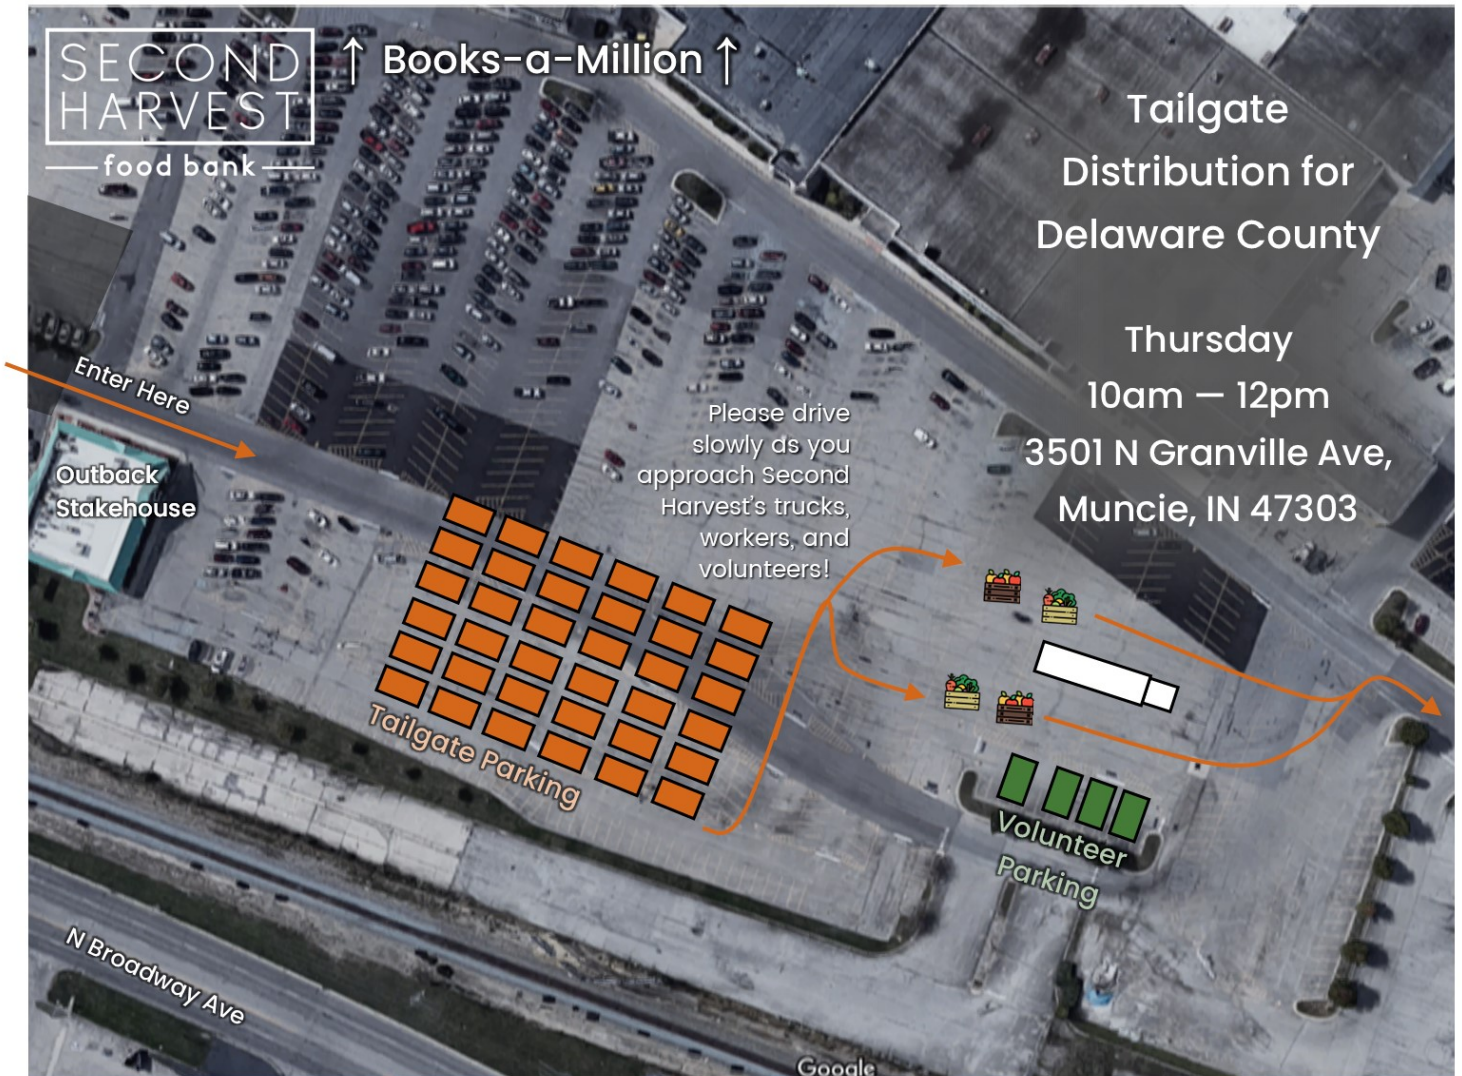

Parking Directions for the Muncie Mall

A full listing of tailgate schedules and locations can be found [here](#). Please follow the directions of parking attendants when you arrive, and drive carefully to ensure safety for all tailgate guests, volunteers, and staff members.

No IDs, Proof of address or need are required or will be asked for at a Second Harvest Tailgate. All are welcome, regardless of income or home county.

Distribution is while supplies last. If you would like to volunteer as well as receive food, we ask that you wait until your car has been loaded before volunteering.