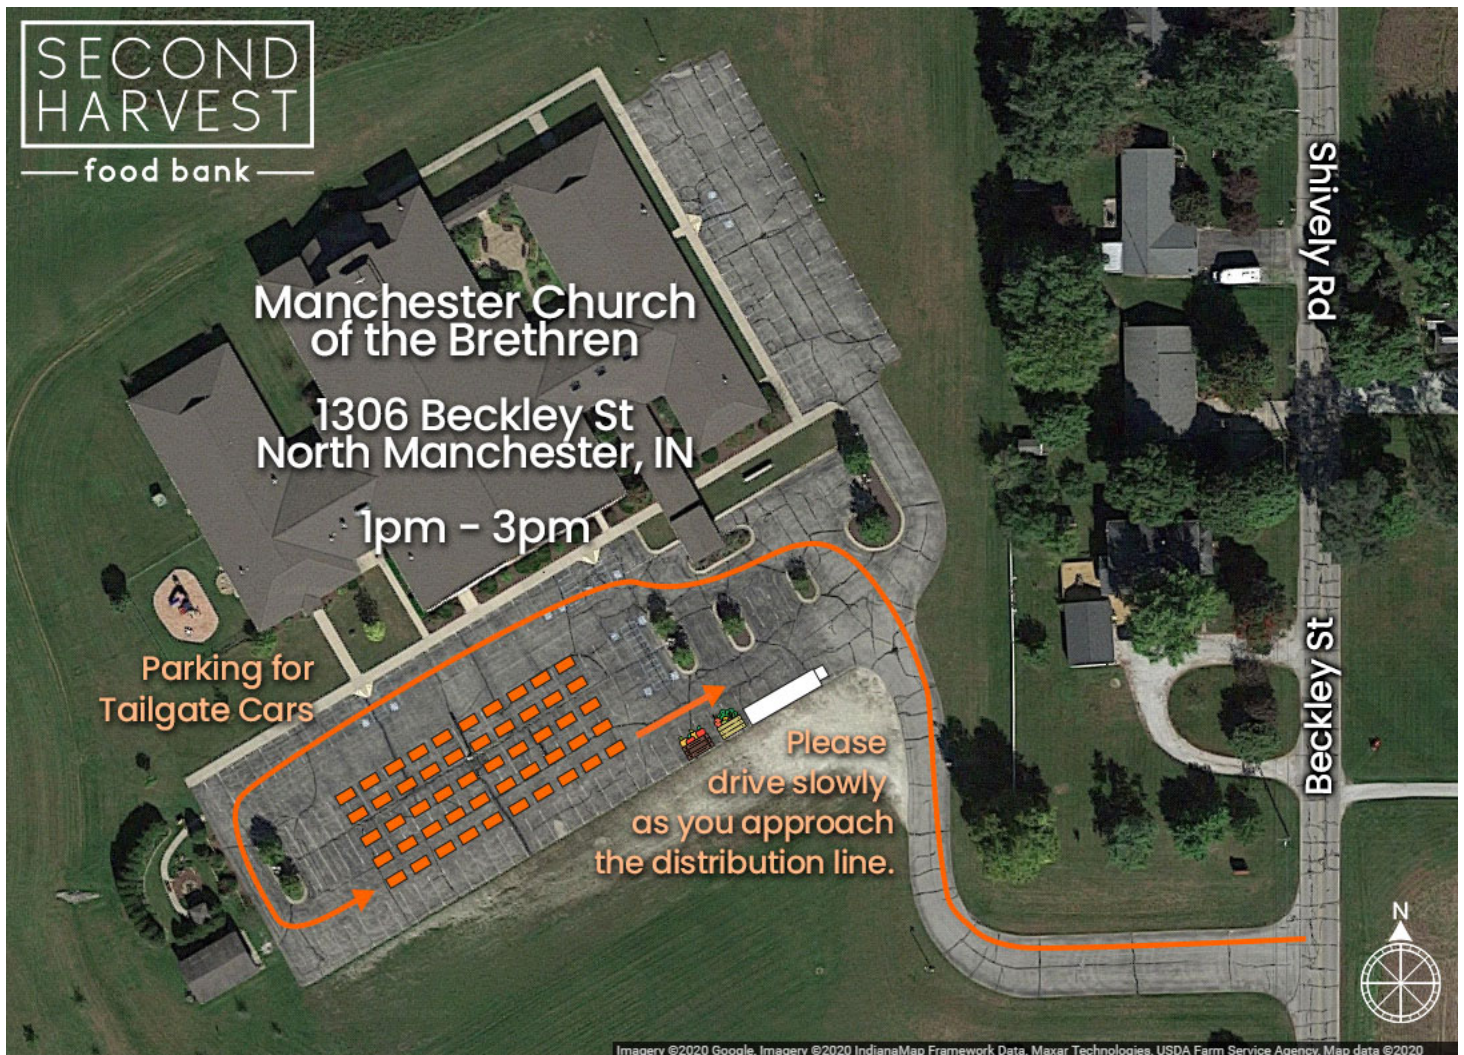

Parking Directions for Manchester Church of the Brethren

A full listing of tailgate schedules and locations can be found [here](#). Please follow the directions of parking attendants when you arrive, and drive carefully to ensure safety for all tailgate guests, volunteers, and staff members.

No IDs, Proof of address or need are required or will be asked for at a Second Harvest Tailgate. All are welcome, regardless of income or home county.

Distribution is while supplies last. If you would like to volunteer as well as receive food, we ask that you wait until your car has been loaded before volunteering.