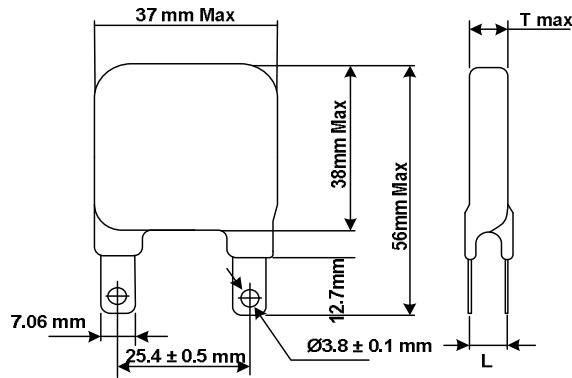

High Energy S Series 34mm Disc

Option 1

Option 2

Option 3