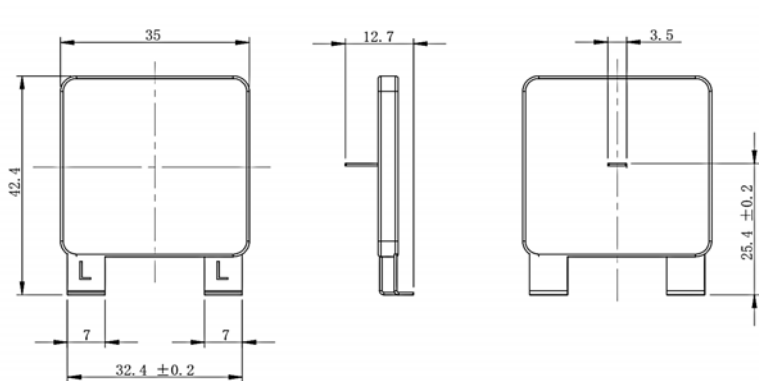

High Energy S Series 34mm Disc

Option 1

Option 2

Option 3