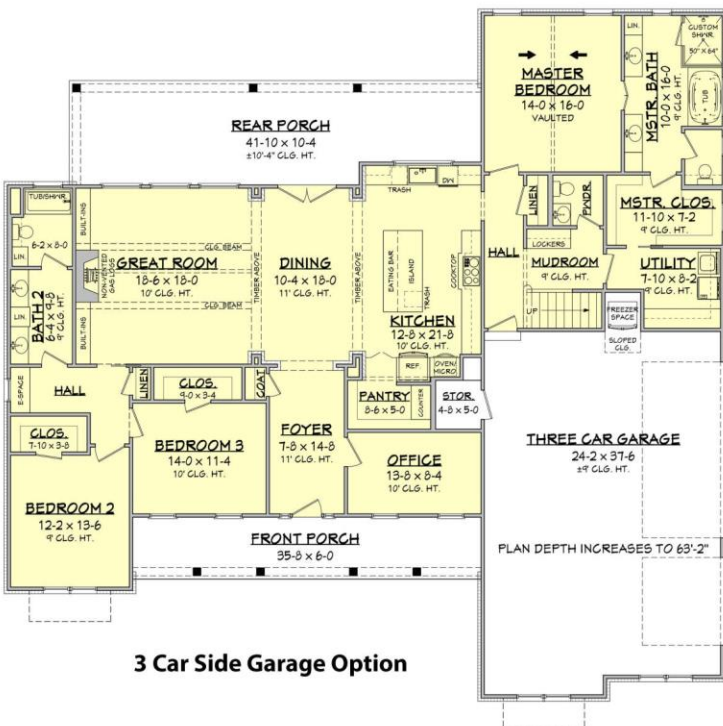

MODERN FARMHOUSE HOUSE PLAN 041-00206

SQ FT 2,553

BEDS 3

BATHS 2

1/2 BATHS 1

STORIES 1

CARS 2

WIDTH 73' 6"

DEPTH 59' 2"

3 Car Side Garage Option