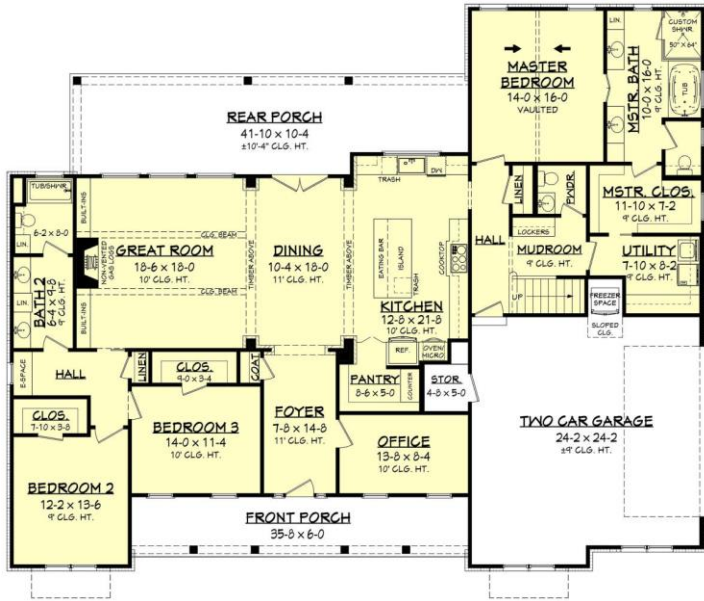

MODERN FARMHOUSE HOUSE PLAN 041-00206

SQ FT 2,553

BEDS 3

BATHS 2

1/2 BATHS 1

STORIES 1

CARS 2

WIDTH 73' 6"

DEPTH 59' 2"

3 Car Side Garage Option