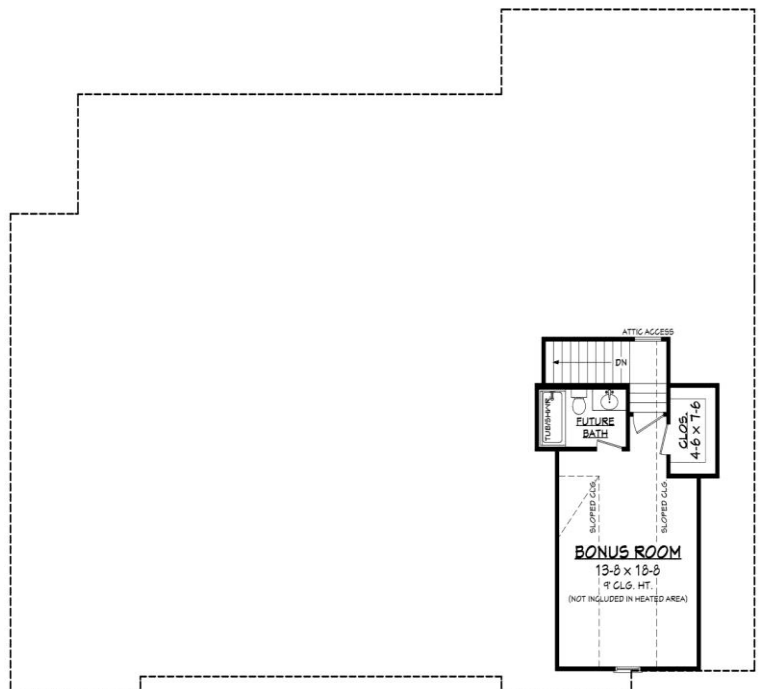

MODERN FARMHOUSE HOUSE PLAN 041-00206

SQ FT 2,553

BEDS 3

BATHS 2

1/2 BATHS 1

STORIES 1

CARS 2

WIDTH 73' 6"

DEPTH 59' 2"

3 Car Side Garage Option