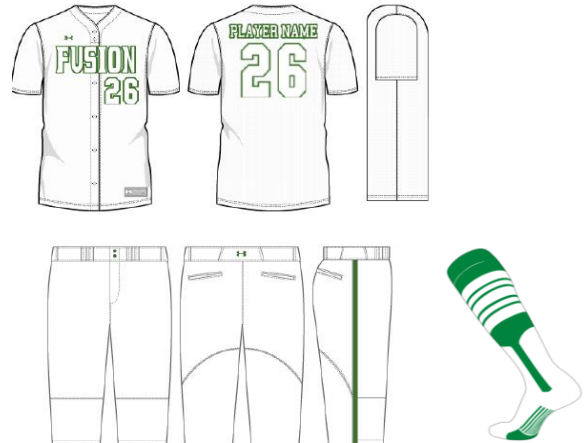

2021-2022 Uniforms

Fall Uniforms						
	Jersey	Logo	Pants	Belt	Socks	Coaches
Saturday-Adult	UA Locker Tee-Kelly Adult only		UA White	Kelley	Kelley	Kelley Shirt/Black Hat
Saturday-Youth	Badger B Core T-Youth only					
Sunday	UA Locker Tee-Black		UA Black	White	White	Black Shirt/Black Hat
PRACTICE (optional)	UA Locker T		UA Black	White	White	

Spring/Summer Uniforms						
	Jersey		Pants	Belt	Socks	Coaches
Friday-3rd (optional)	UA White/Green Custom-Gametime		UA White	Kelley	Kelley	Kelley Shirt/Black Hat
Saturday	UA Black Custom-Game Time		UA Black	White	Custom	Black Shirt/Black Hat
Sunday	UA NEW White Custom-Gametime Faux Button		UA Custom White/Green Pipe	Kelley	Custom	Kelley Shirt/White Hat

SATURDAY

Custom Socks & White Belt
Coach: Black Shirt/Black Hat

SUNDAY-CHAMPIONSHIP

Custom Socks & Kelley Belt
Coach: Kelley Shirt/White Hat

FRIDAY-Optional

Kelley Socks & Belt
Coach: Kelley Shirt/Black Hat