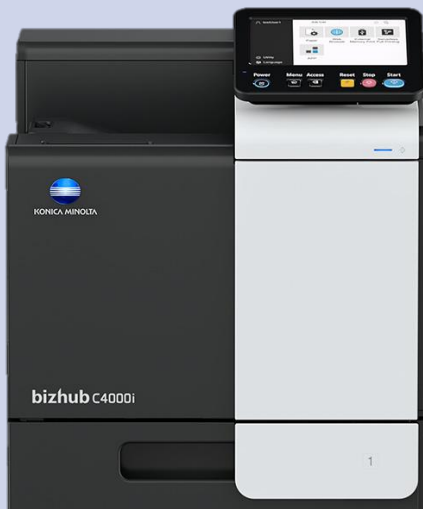

Bizhub C3320i - \$859.00 – 33ppm

- A4 color all in one with duplex, PCL printing + internet fax
- 13k yield black toner
- 6k yield color toners
- 200k yield black imaging unit
- 60k yield color imaging units

Bizhub 4020i - \$359.00 – 42ppm

- A4 black and white all in one with duplex, PCL printing and wireless
- 12k toner (8k starter)
- 50k imaging unit

Bizhub C4000i - \$659.00 – 40ppm

- A4 color printer with duplex
- 13k yield black toner - 6k yield color toners
- 200k yield black & 60k yield color imaging units

Bizhub 4702P - \$479.00 – 50ppm

- A4 black and white printer with duplex
- wireless
- 25k toner (6k starter) and 60k imaging unit