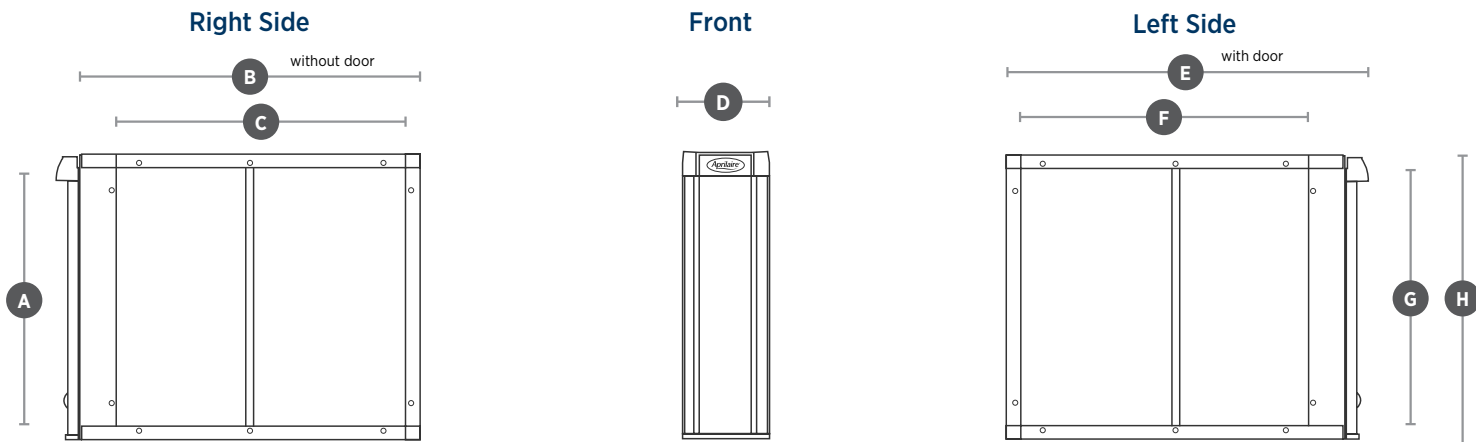

Dim.	Description	Model				
		1110	1210	1310	1410	1910
A	Inlet Opening Height	15 7/16" (392mm)	19 3/4" (502mm)	18 1/8" (459mm)	15 7/16" (392mm)	22 3/4" (578mm)
B	Outer Housing Depth without Door	20 1/16" (510mm)	25 3/8" (645mm)	20 1/16" (510mm)	28 1/16" (713mm)	20 1/16" (510mm)
C	Inlet Opening Width	17 3/8" (441mm)	21 3/16" (538mm)	15 7/8" (403mm)	23 7/8" (606mm)	15 7/8" (403mm)
D	Unit Width	6 3/4" (171mm)	6 3/4" (171mm)	6 3/4" (171mm)	6 3/4" (171mm)	6 3/4" (171mm)
E	Outer Housing Depth with Door	22 1/16" (560mm)	27 3/8" (695mm)	22 1/16" (560mm)	30 1/16" (764mm)	22 1/16" (560mm)
F	Outlet Opening Width	17 3/8" (441mm)	21 3/16" (538mm)	15 7/8" (403mm)	23 7/8" (606mm)	15 7/8" (403mm)
G	Outlet Opening Height	15 7/16" (392mm)	19 3/4" (502mm)	18 1/8" (459mm)	15 7/16" (392mm)	22 3/4" (578mm)
H	Unit Height	17 3/4" (451mm)	22 1/16" (560mm)	20 3/8" (518mm)	17 3/4" (451mm)	25 1/16" (637mm)