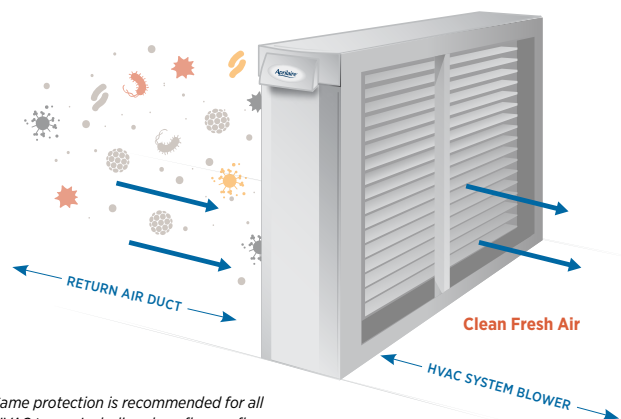

Replacement Filter

Same protection is recommended for all HVAC types. Including downflow, upflow and horizontal configurations.

REMOVAL EFFICIENCY (Based on Particle Size)			
	0.3-1.0 Microns	1.0-3.0 Microns	3.0-10 Microns
MERV 11	37%	67%	92%
MERV 13	63%	88%	93%

GENUINE Aprilaire Clean Air AIR FILTER			EFFICIENCY RATING MERV 11 1-YEAR LIFE	STOCK NO. 210 Fits Aprilaire Purifier Models: 1210 | 1420 | 1220 | 1226 | 1226 | 1226 | 4200
Ships With	MERV 11 PERFORMANCE	Model 1110	Filter Model 110	
		Model 1210	Filter Model 210	
		Model 1310	Filter Model 310	
		Model 1410	Filter Model 410	
		Model 1910	Filter Model 910	

GENUINE Aprilaire Healthy Home AIR FILTER			EFFICIENCY RATING MERV 13 1-YEAR LIFE	STOCK NO. 213 Fits Aprilaire Purifier Models: 1210 | 1420 | 1220 | 1226 | 1226 | 1226 | 4200
Ships With	MERV 13 PERFORMANCE	Model 1110	Filter Model 113	
		Model 1210	Filter Model 213	
		Model 1310	Filter Model 313	
		Model 1410	Filter Model 413	
		Model 1910	Filter Model 913