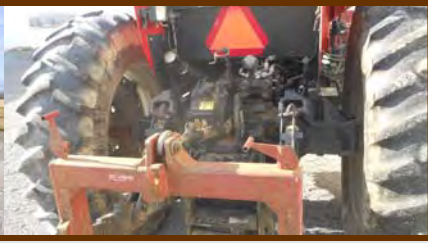

10AM SATURDAY March 21, 2015

4531 Hawley Road Batavia, Ohio. Just off SR276 midway between Owensville & Williamsburg, Oh

No
Buyer's
Premium