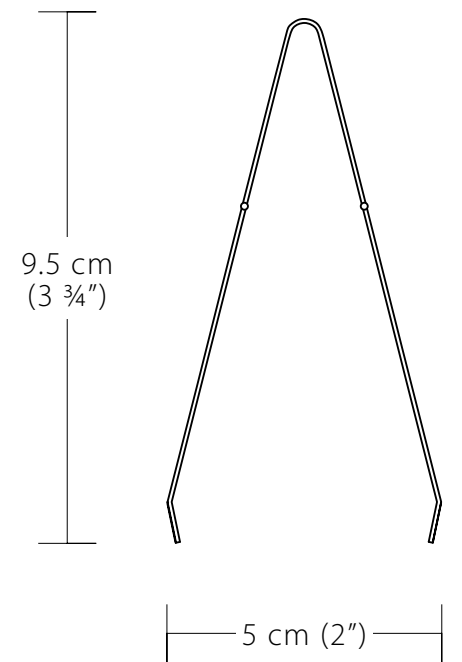

sugar tong

stainless steel

01.12.00