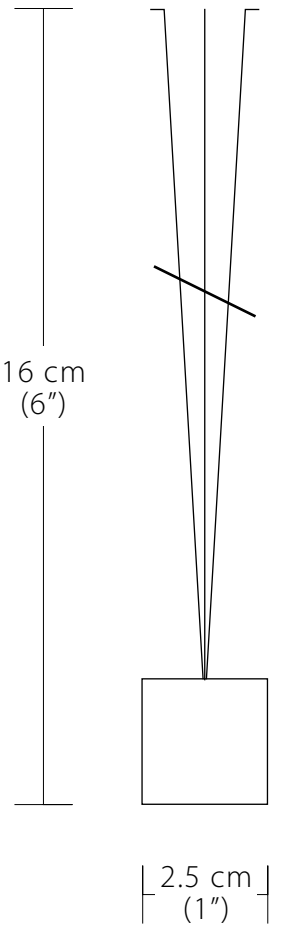

squid

stainless steel

01.03.01