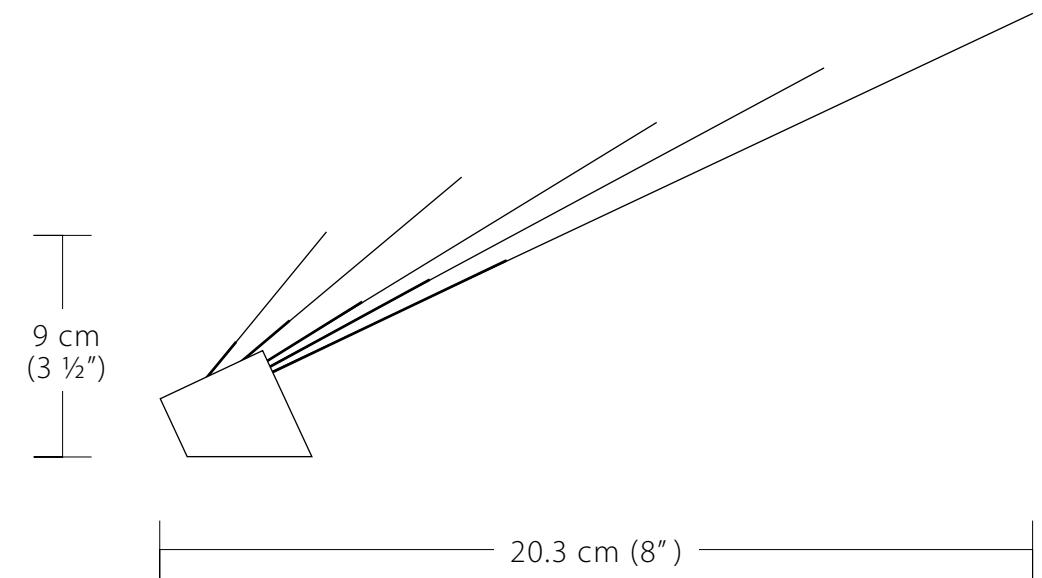

peacock

stainless steel

01.15.00