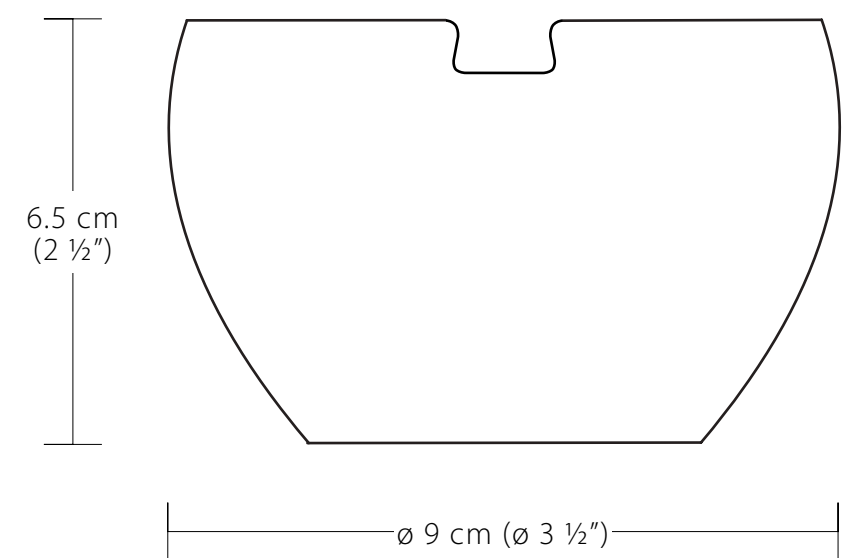

fork bowl

porcelain

01.18.00