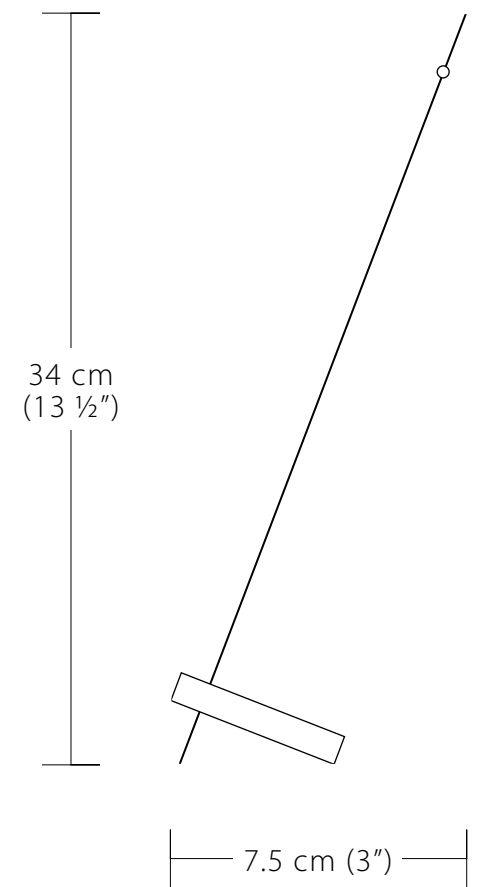

antena

stainless steel

01.04.00