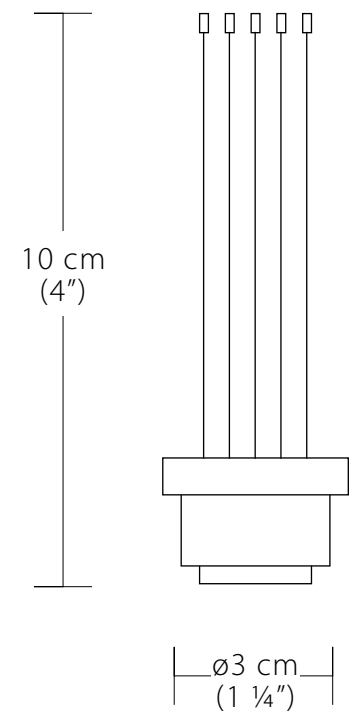

cork presenter

stainless steel, bocote

01.07.00