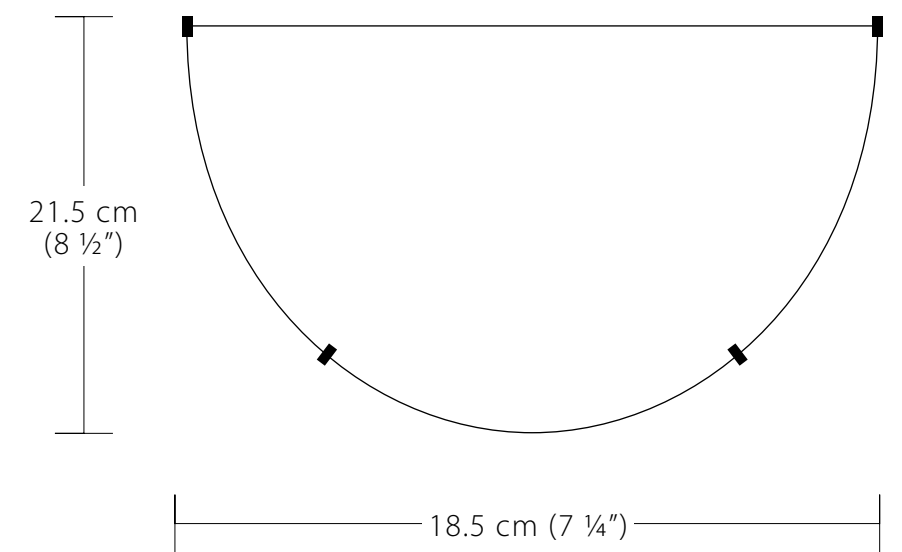

# pop-up arch

stainless steel

3 cm  
(1 1/8")

6.6 cm (2 5/8")

bow  
stainless steel

01.05.00