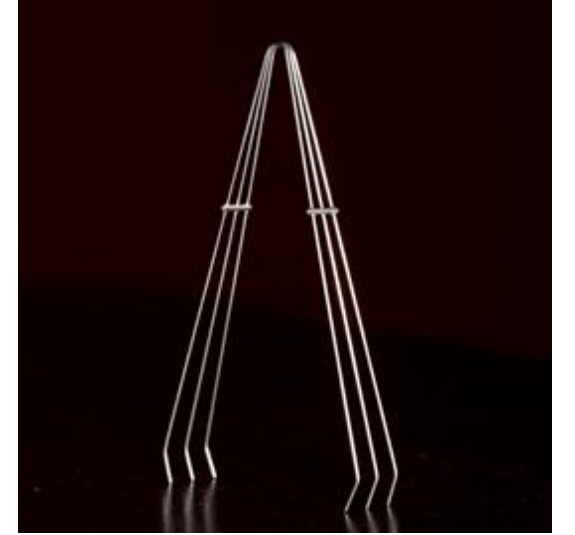

sugar tong

stainless steel