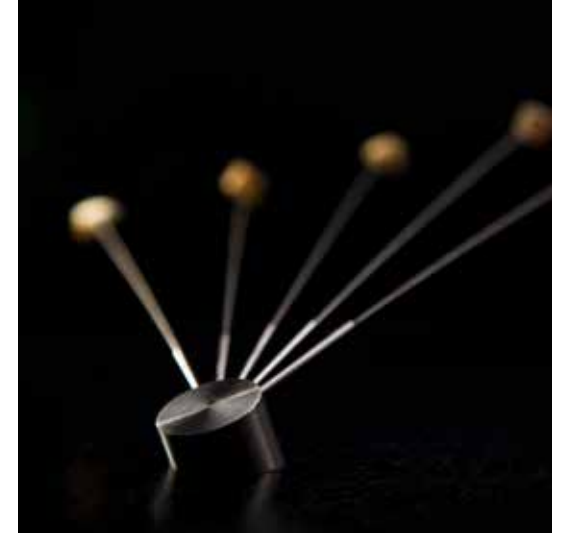

peacock

stainless steel