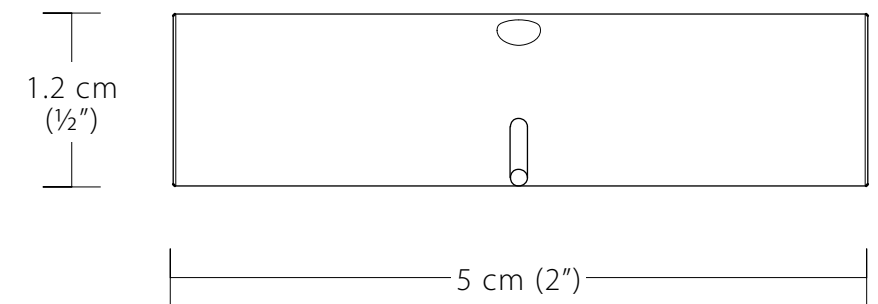

bud vase

stainless steel