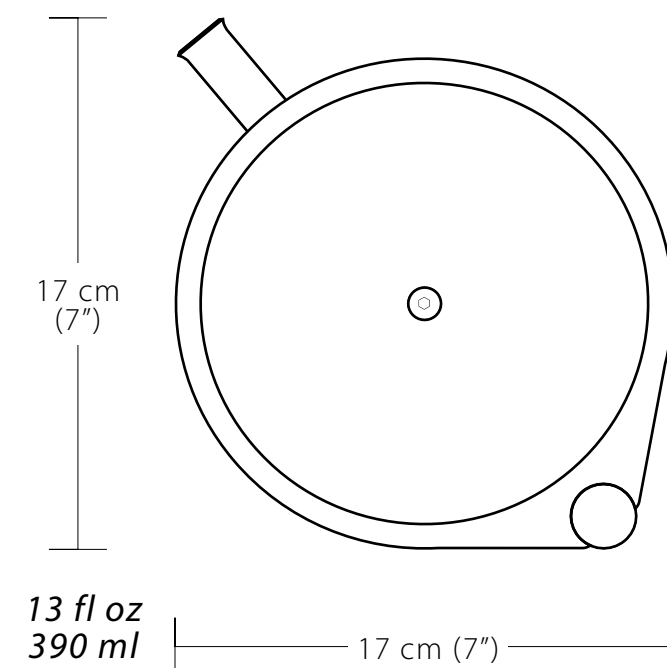

porthole

tempered glass, PP, stainless steel, silicone