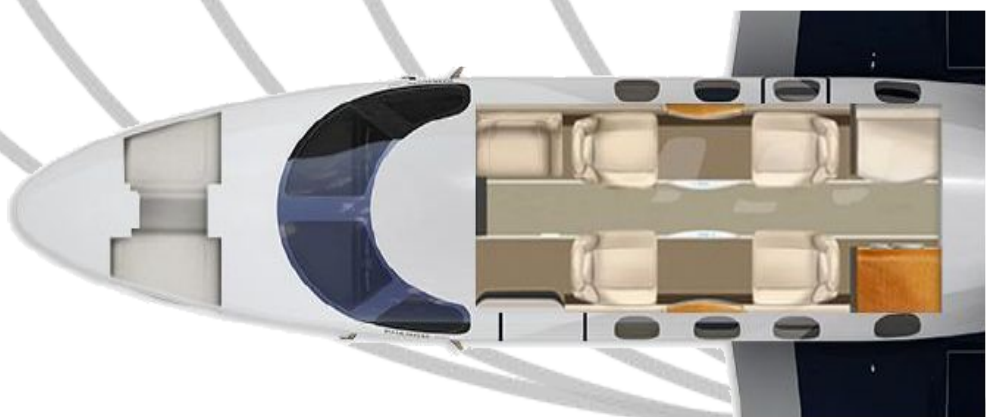

Phenom 100

Year of Make:	2013
Baggage:	53 cubic ft
Wifi:	Not Available
Crew:	2 pilots (ARGUS & Wyvern Verified)
Passengers:	5 total (4 executive club seats + 1 forward side-facing seat)
Range:	700+ miles
Amenities:	Non-Smoking, Pets allowed with owner approval, XM Radio, Enclosed Lav