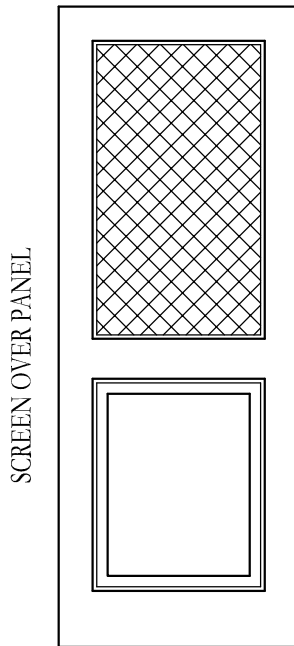

4 1/4" stiles & top rail, 7" bottom rail  
Where shown 5" middle rail

p 800.570.8283 ~ www.upstatedoor.com ~ sales@upstatedoor.com

FULL VIEW SCREEN

S-10

ROUND TOP FULL VIEW SCREEN

S-11

GOTHIC TOP FULL VIEW SCREEN

S-12

BI-VIEW SCREEN

S-20

ROUND TOP BI-VIEW SCREEN

S-21

GOTHIC TOP BI-VIEW SCREEN

S-22

NOTE: FOR PROFILE DETAILS, SEE PROFILE 64 AND 65

4 1/4" stiles & top rail, 7" bottom rail  
Where shown 5" middle rail

p 800.570.8283 ~ www.upstatedoor.com ~ sales@upstatedoor.com

S-30

S-31

S-32

S-40

S-41

S-42