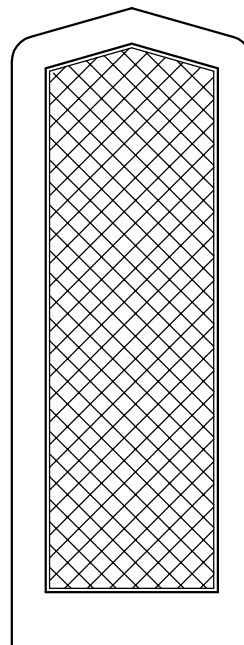

4 1/4" stiles & top rail, 7" bottom rail  
Where shown 5" middle rail

p 800.570.8283 ~ www.upstatedoor.com ~ sales@upstatedoor.com

FULL VIEW SCREEN

S-10

ROUND TOP FULL VIEW SCREEN

S-11

GOTHIC TOP FULL VIEW SCREEN

S-12

BI-VIEW SCREEN

S-20

ROUND TOP BI-VIEW SCREEN

S-21

GOTHIC TOP BI-VIEW SCREEN

S-22

NOTE: FOR PROFILE DETAILS, SEE PROFILE 64 AND 65

4 1/4" stiles & top rail, 7" bottom rail  
Where shown 5" middle rail

p 800.570.8283 ~ www.upstatedoor.com ~ sales@upstatedoor.com

S-30

S-31

S-32

S-40

S-41

S-42