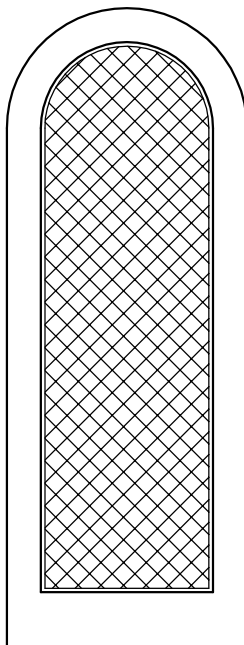

4 1/4" stiles & top rail, 7" bottom rail  
Where shown 5" middle rail

p 800.570.8283 ~ www.upstatedoor.com ~ sales@upstatedoor.com

FULL VIEW SCREEN

S-10

ROUND TOP FULL VIEW SCREEN

S-11

GOTHIC TOP FULL VIEW SCREEN

S-12

BI-VIEW SCREEN

S-20

ROUND TOP BI-VIEW SCREEN

S-21

GOTHIC TOP BI-VIEW SCREEN

S-22

NOTE: FOR PROFILE DETAILS, SEE PROFILE 64 AND 65

4 1/4" stiles & top rail, 7" bottom rail  
Where shown 5" middle rail

p 800.570.8283 ~ www.upstatedoor.com ~ sales@upstatedoor.com

S-30

S-31

S-32

S-40

S-41

S-42