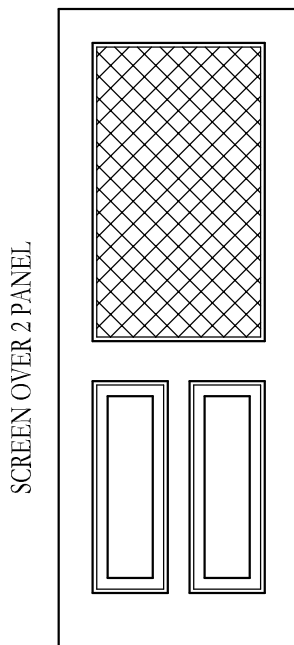

S-12

BI-VIEW SCREEN

S-20

ROUND TOP BI-VIEW SCREEN

S-21

GOTHIC TOP BI-VIEW SCREEN

S-22

NOTE: FOR PROFILE DETAILS, SEE PROFILE 64 AND 65

4 1/4" stiles & top rail, 7" bottom rail  
Where shown 5" middle rail

p 800.570.8283 ~ www.upstatedoor.com ~ sales@upstatedoor.com

S-30

S-31

S-32

S-40

S-41

S-42