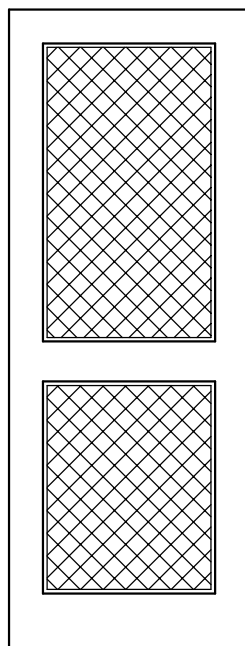

4 1/4" stiles & top rail, 7" bottom rail  
Where shown 5" middle rail

p 800.570.8283 ~ www.upstatedoor.com ~ sales@upstatedoor.com

FULL VIEW SCREEN

S-10

ROUND TOP FULL VIEW SCREEN

S-11

GOTHIC TOP FULL VIEW SCREEN

S-12

BI-VIEW SCREEN

S-20

ROUND TOP BI-VIEW SCREEN

S-21

GOTHIC TOP BI-VIEW SCREEN

S-22

NOTE: FOR PROFILE DETAILS, SEE PROFILE 64 AND 65