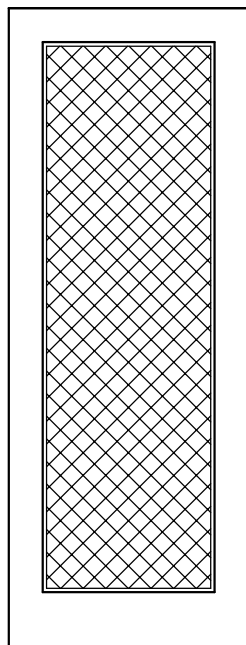

4 1/4" stiles & top rail, 7" bottom rail  
Where shown 5" middle rail

p 800.570.8283 ~ www.upstatedoor.com ~ sales@upstatedoor.com

FULL VIEW SCREEN

S-10

ROUND TOP FULL VIEW SCREEN

S-11

GOTHIC TOP FULL VIEW SCREEN

S-12

BI-VIEW SCREEN

S-20

ROUND TOP BI-VIEW SCREEN

S-21

GOTHIC TOP BI-VIEW SCREEN

S-22

NOTE: FOR PROFILE DETAILS, SEE PROFILE 64 AND 65