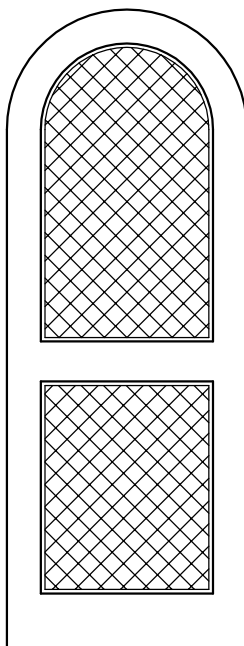

4 1/4" stiles & top rail, 7" bottom rail  
Where shown 5" middle rail

p 800.570.8283 ~ www.upstatedoor.com ~ sales@upstatedoor.com

FULL VIEW SCREEN

S-10

ROUND TOP FULL VIEW SCREEN

S-11

GOTHIC TOP FULL VIEW SCREEN

S-12

BI-VIEW SCREEN

S-20

ROUND TOP BI-VIEW SCREEN

S-21

GOTHIC TOP BI-VIEW SCREEN

S-22

NOTE: FOR PROFILE DETAILS, SEE PROFILE 64 AND 65

4 1/4" stiles & top rail, 7" bottom rail  
Where shown 5" middle rail

p 800.570.8283 ~ www.upstatedoor.com ~ sales@upstatedoor.com

S-30

S-31

S-32

S-40

S-41

S-42