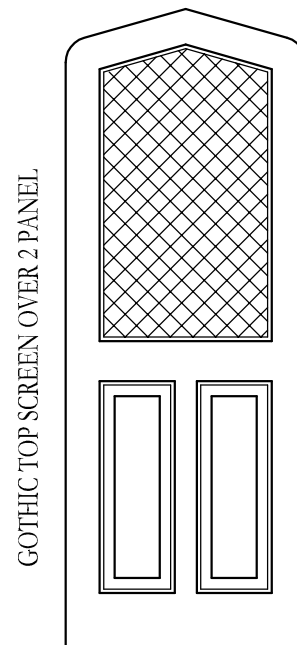

4 1/4" stiles & top rail, 7" bottom rail  
Where shown 5" middle rail

p 800.570.8283 ~ www.upstatedoor.com ~ sales@upstatedoor.com

FULL VIEW SCREEN

S-10

ROUND TOP FULL VIEW SCREEN

S-11

GOTHIC TOP FULL VIEW SCREEN

S-12

BI-VIEW SCREEN

S-20

ROUND TOP BI-VIEW SCREEN

S-21

GOTHIC TOP BI-VIEW SCREEN

S-22

NOTE: FOR PROFILE DETAILS, SEE PROFILE 64 AND 65

4 1/4" stiles & top rail, 7" bottom rail  
Where shown 5" middle rail

p 800.570.8283 ~ www.upstatedoor.com ~ sales@upstatedoor.com

S-30

S-31

S-32

S-40

S-41

S-42