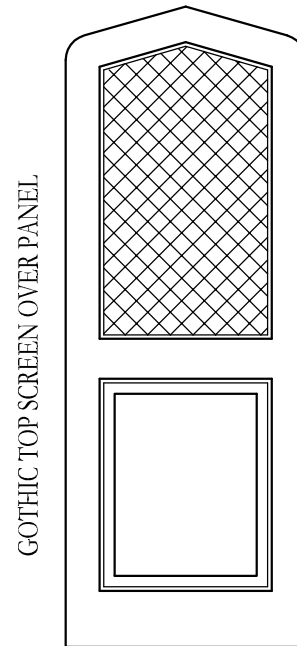

S-12

BI-VIEW SCREEN

S-20

ROUND TOP BI-VIEW SCREEN

S-21

GOTHIC TOP BI-VIEW SCREEN

S-22

NOTE: FOR PROFILE DETAILS, SEE PROFILE 64 AND 65

4 1/4" stiles & top rail, 7" bottom rail  
Where shown 5" middle rail

p 800.570.8283 ~ www.upstatedoor.com ~ sales@upstatedoor.com

S-30

S-31

S-32

S-40

S-41

S-42