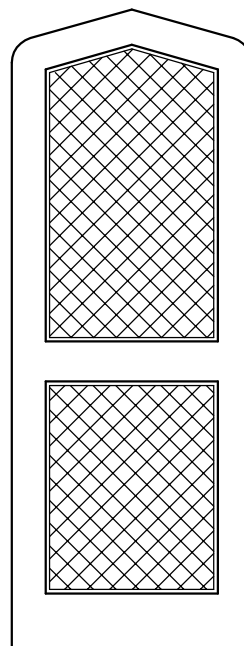

4 1/4" stiles & top rail, 7" bottom rail  
Where shown 5" middle rail

p 800.570.8283 ~ www.upstatedoor.com ~ sales@upstatedoor.com

FULL VIEW SCREEN

S-10

ROUND TOP FULL VIEW SCREEN

S-11

GOTHIC TOP FULL VIEW SCREEN

S-12

BI-VIEW SCREEN

S-20

ROUND TOP BI-VIEW SCREEN

S-21

GOTHIC TOP BI-VIEW SCREEN

S-22

NOTE: FOR PROFILE DETAILS, SEE PROFILE 64 AND 65

4 1/4" stiles & top rail, 7" bottom rail  
Where shown 5" middle rail

p 800.570.8283 ~ www.upstatedoor.com ~ sales@upstatedoor.com

S-30

S-31

S-32

S-40

S-41

S-42