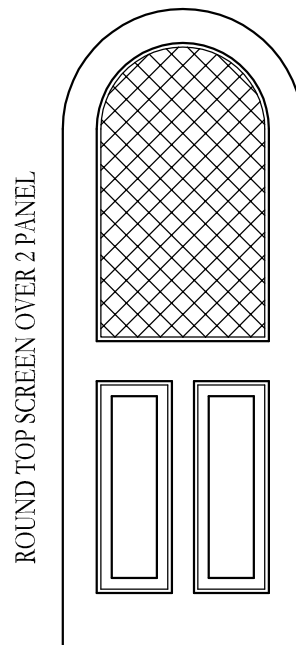

4 1/4" stiles & top rail, 7" bottom rail  
Where shown 5" middle rail

p 800.570.8283 ~ www.upstatedoor.com ~ sales@upstatedoor.com

FULL VIEW SCREEN

S-10

ROUND TOP FULL VIEW SCREEN

S-11

GOTHIC TOP FULL VIEW SCREEN

S-12

BI-VIEW SCREEN

S-20

ROUND TOP BI-VIEW SCREEN

S-21

GOTHIC TOP BI-VIEW SCREEN

S-22

NOTE: FOR PROFILE DETAILS, SEE PROFILE 64 AND 65

4 1/4" stiles & top rail, 7" bottom rail  
Where shown 5" middle rail

p 800.570.8283 ~ www.upstatedoor.com ~ sales@upstatedoor.com

S-30

S-31

S-32

S-40

S-41

S-42

NOTE: FOR PROFILE DETAILS, SEE PROFILE 64 AND 65