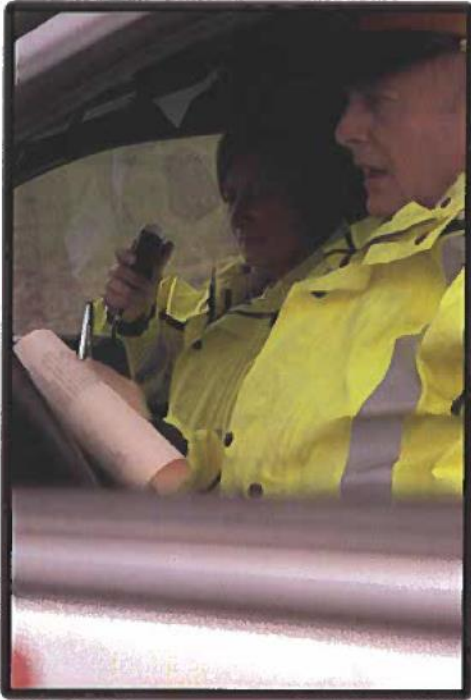

The Saskatchewan Crime Watch Advisory Network

Sign up to receive crime watch notifications from your local RCMP detachment / Inscrivez-vous pour recevoir les notifications liées à la surveillance de la criminalité de votre détachement de la GRC.

**To sign up visit / Pour vous inscrire, visitez:
www.saskcrimewatch.ca**

SUMA

Royal Canadian Mounted Police Gendarmerie royale du Canada

SARM

Saskatchewan!