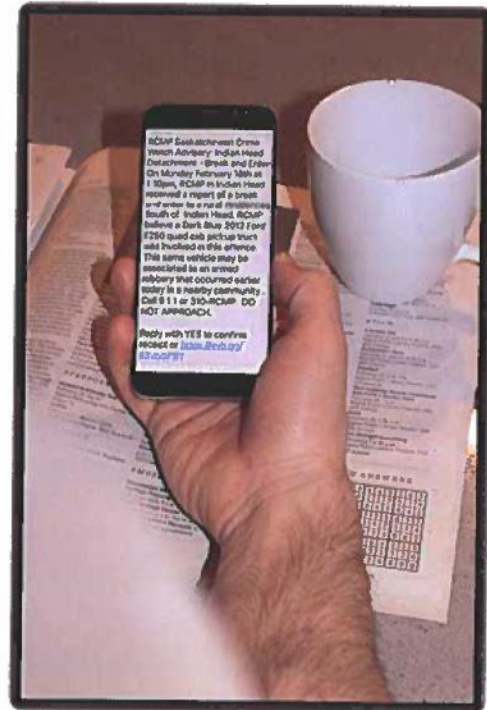

The Saskatchewan Crime Watch Advisory Network

Sign up to receive crime watch notifications from your local RCMP detachment / Inscrivez-vous pour recevoir les notifications liées à la surveillance de la criminalité de votre détachement de la GRC.

**To sign up visit / Pour vous inscrire, visitez:
www.saskcrimewatch.ca**

SUMA

Royal Canadian Mounted Police Gendarmerie royale du Canada

SARM

Saskatchewan!