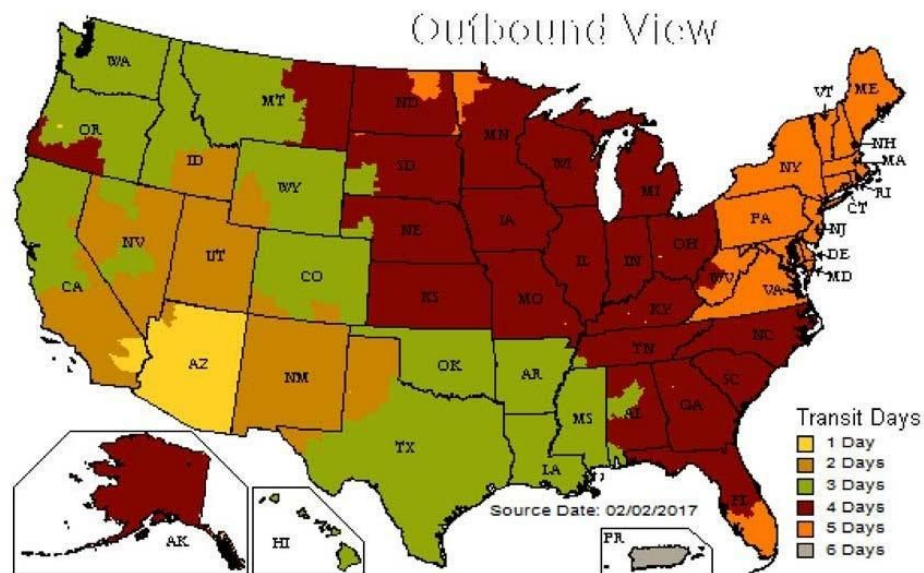

SHIPPING POLICY

- UPS able orders received before 12:00pm (Arizona time) will be shipped out the same day
- Order received after 12:00pm will ship the following business day

UPS Estimated Transit Days

Ship Date and Zip Code Results

from: CHANDLER, AZ 85225

- Skid/Pallet orders allow 7-10 business days for arrival
(Due to the uncertainty of trucking transit times, delivery dates are not guaranteed)