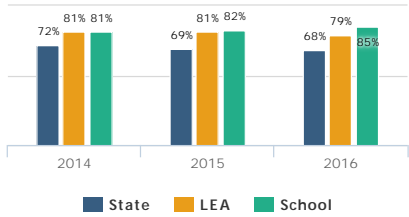

Principal: **Jensen, Darrell** (801) 826-6401

12943 S. 700 E.
DRAPER, UT 84020

Grades: 8 - 12

Students: 2232

Corner Canyon High School serves 2,025 students in grades 9-12 who reside in the Draper, UT community. Our mission: To Inspire excellence in education, in character, and in life. Our motto: SEMPER EXCELSIUS, which means Always Higher!

ACT Scores

Percentage of students with ACT composite of 18 or higher

Prior to 2014, full participation in the ACT was elective in portions of the state

Graduation Rate

College Credit Earned

Percent of students enrolled in a minimum of 1.0 credit for grades 11 or 12

Concurrent Enrollment	33 %
Advanced Placement	54 %
CTE Courses	80 %
International Baccalaureate	0 %

77 % of 11th and 12th grade students earned at least three credits in the college and career ready courses above.