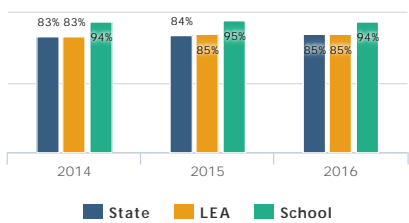

Principal: **Jensen, Darrell** (801) 826-6401

12943 S. 700 E.
DRAPER, UT 84020

Grades: 8 - 12

Students: 2232

Corner Canyon High School serves 2,025 students in grades 9-12 who reside in the Draper, UT community. Our mission: To Inspire excellence in education, in character, and in life. Our motto: SEMPER EXCELSIUS, which means Always Higher!

ACT Scores

Percentage of students with ACT composite of 18 or higher

Prior to 2014, full participation in the ACT was elective in portions of the state

Graduation Rate

College Credit Earned

Percent of students enrolled in a minimum of 1.0 credit for grades 11 or 12