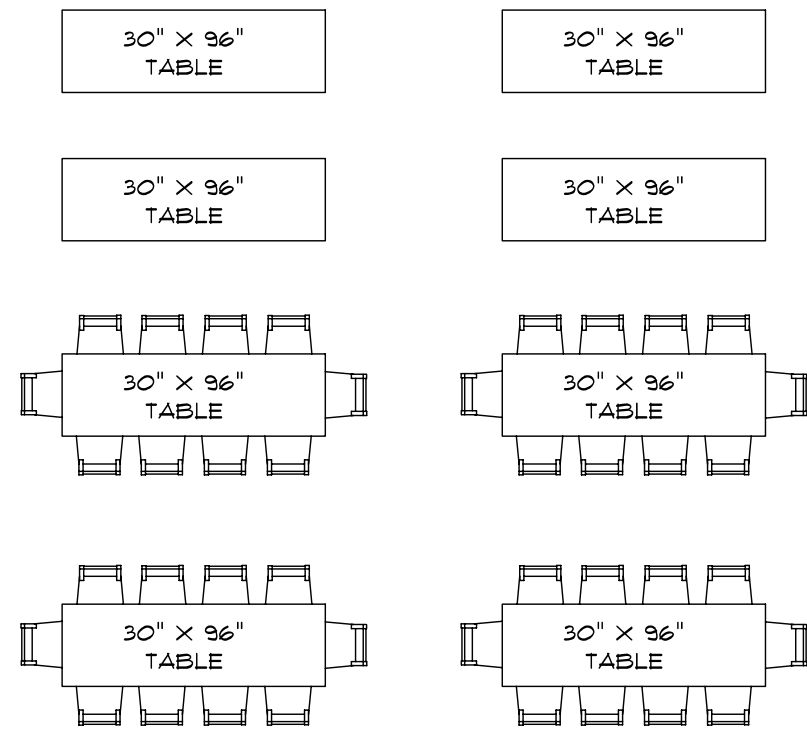

CUT AND PLACE TABLES/CHAIRS

● = APPROX. 18" DIA PEALED LOG FROM FLOOR TO 17' CEILING