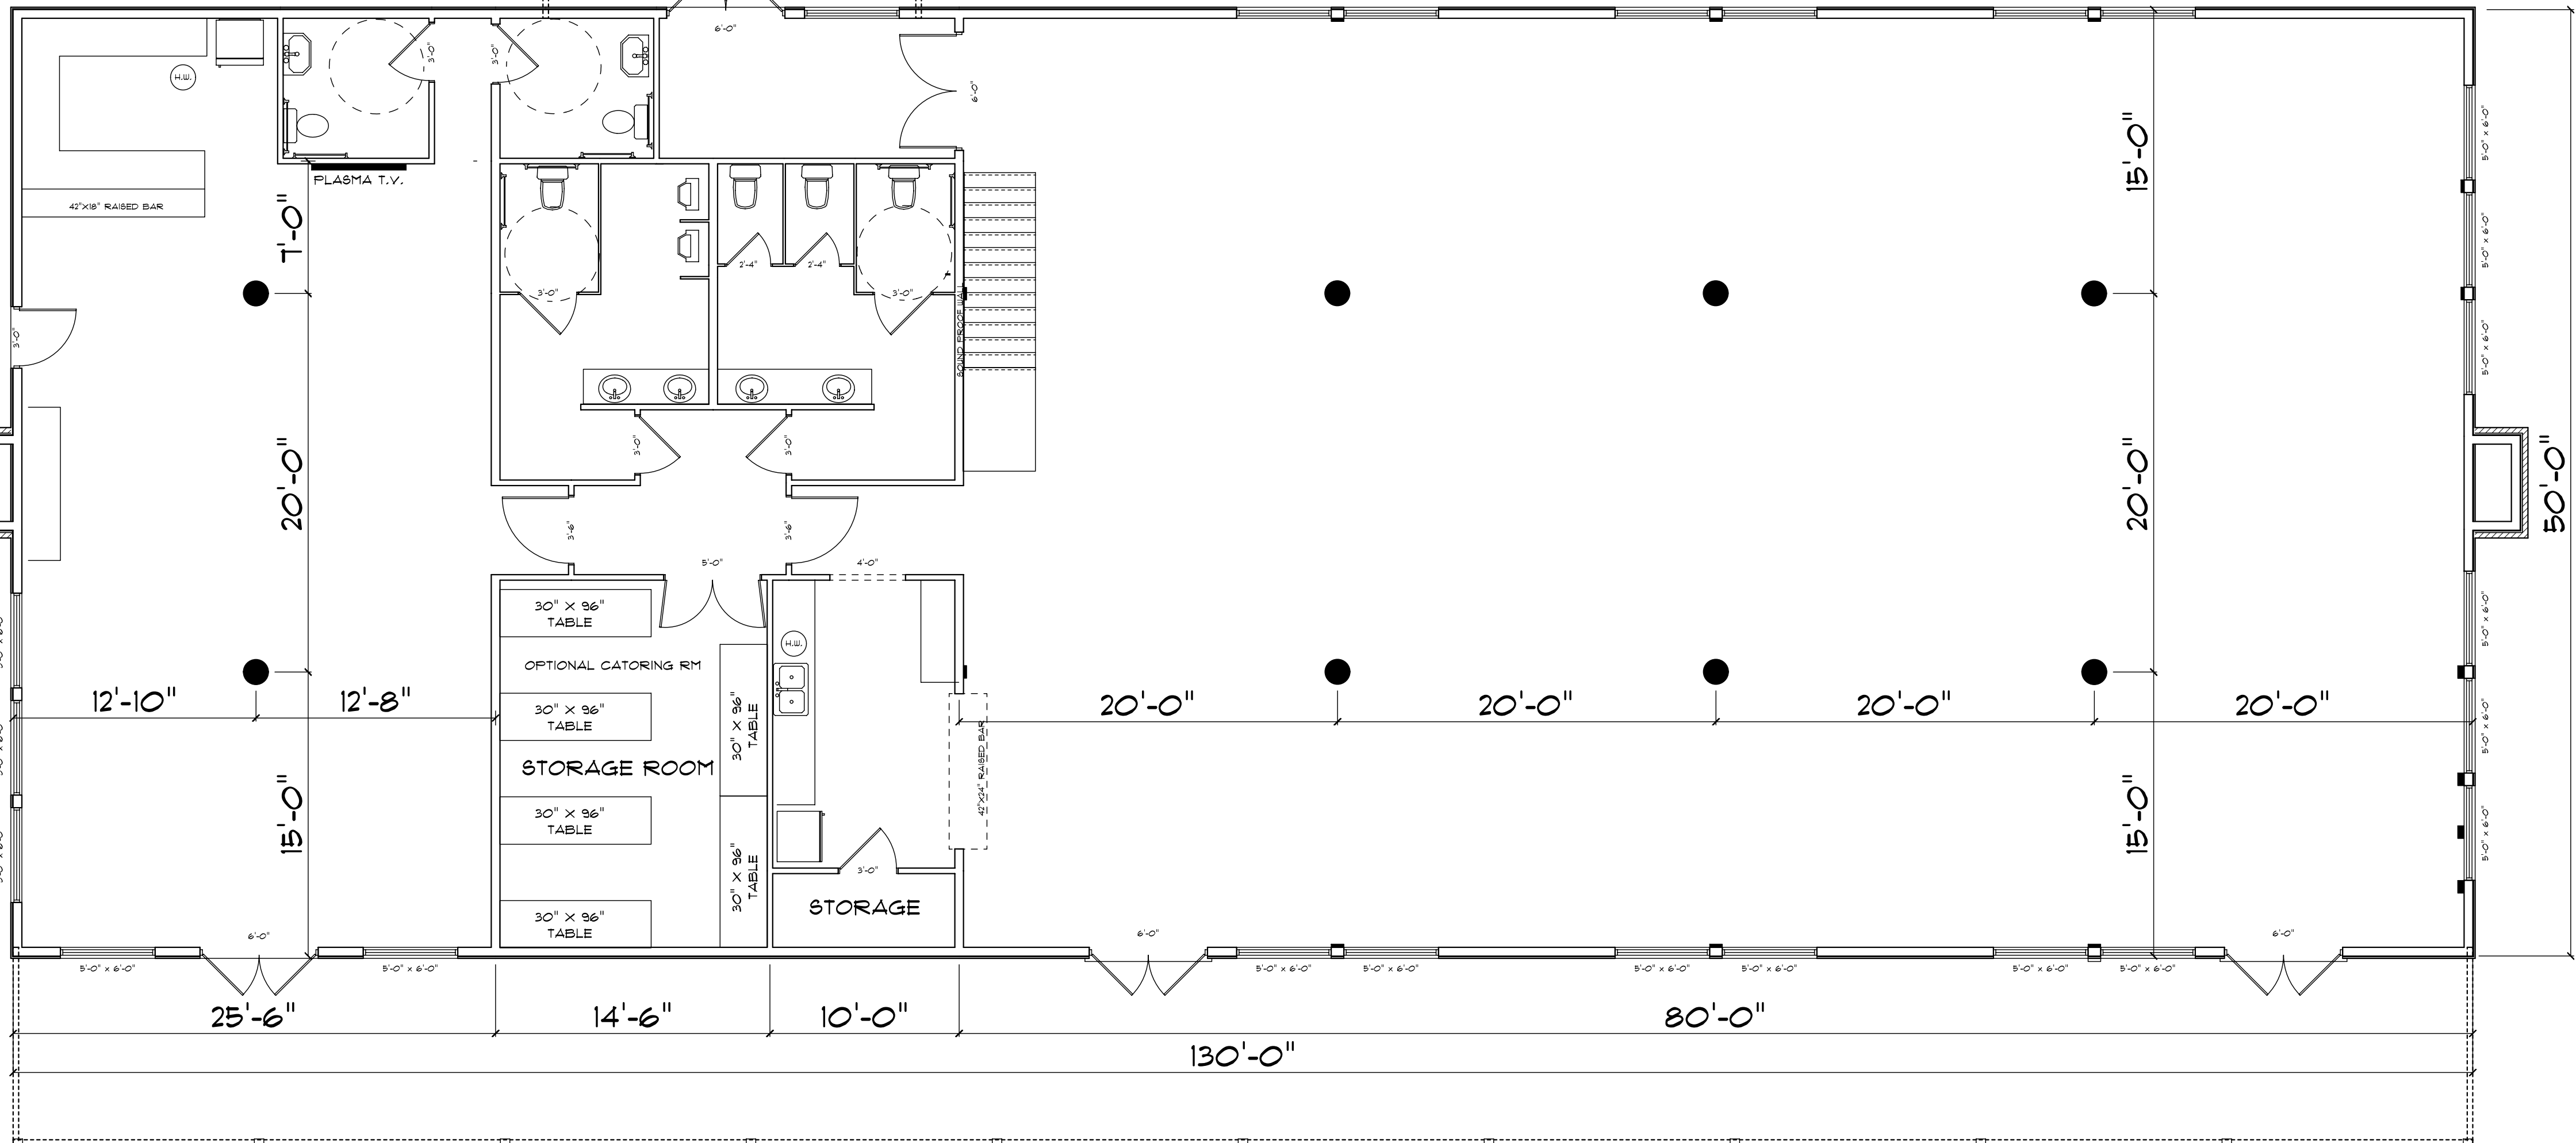

CUT AND PLACE TABLES/CHAIRS

● = APPROX. 18" DIA PEALED LOG FROM FLOOR TO 17' CEILING