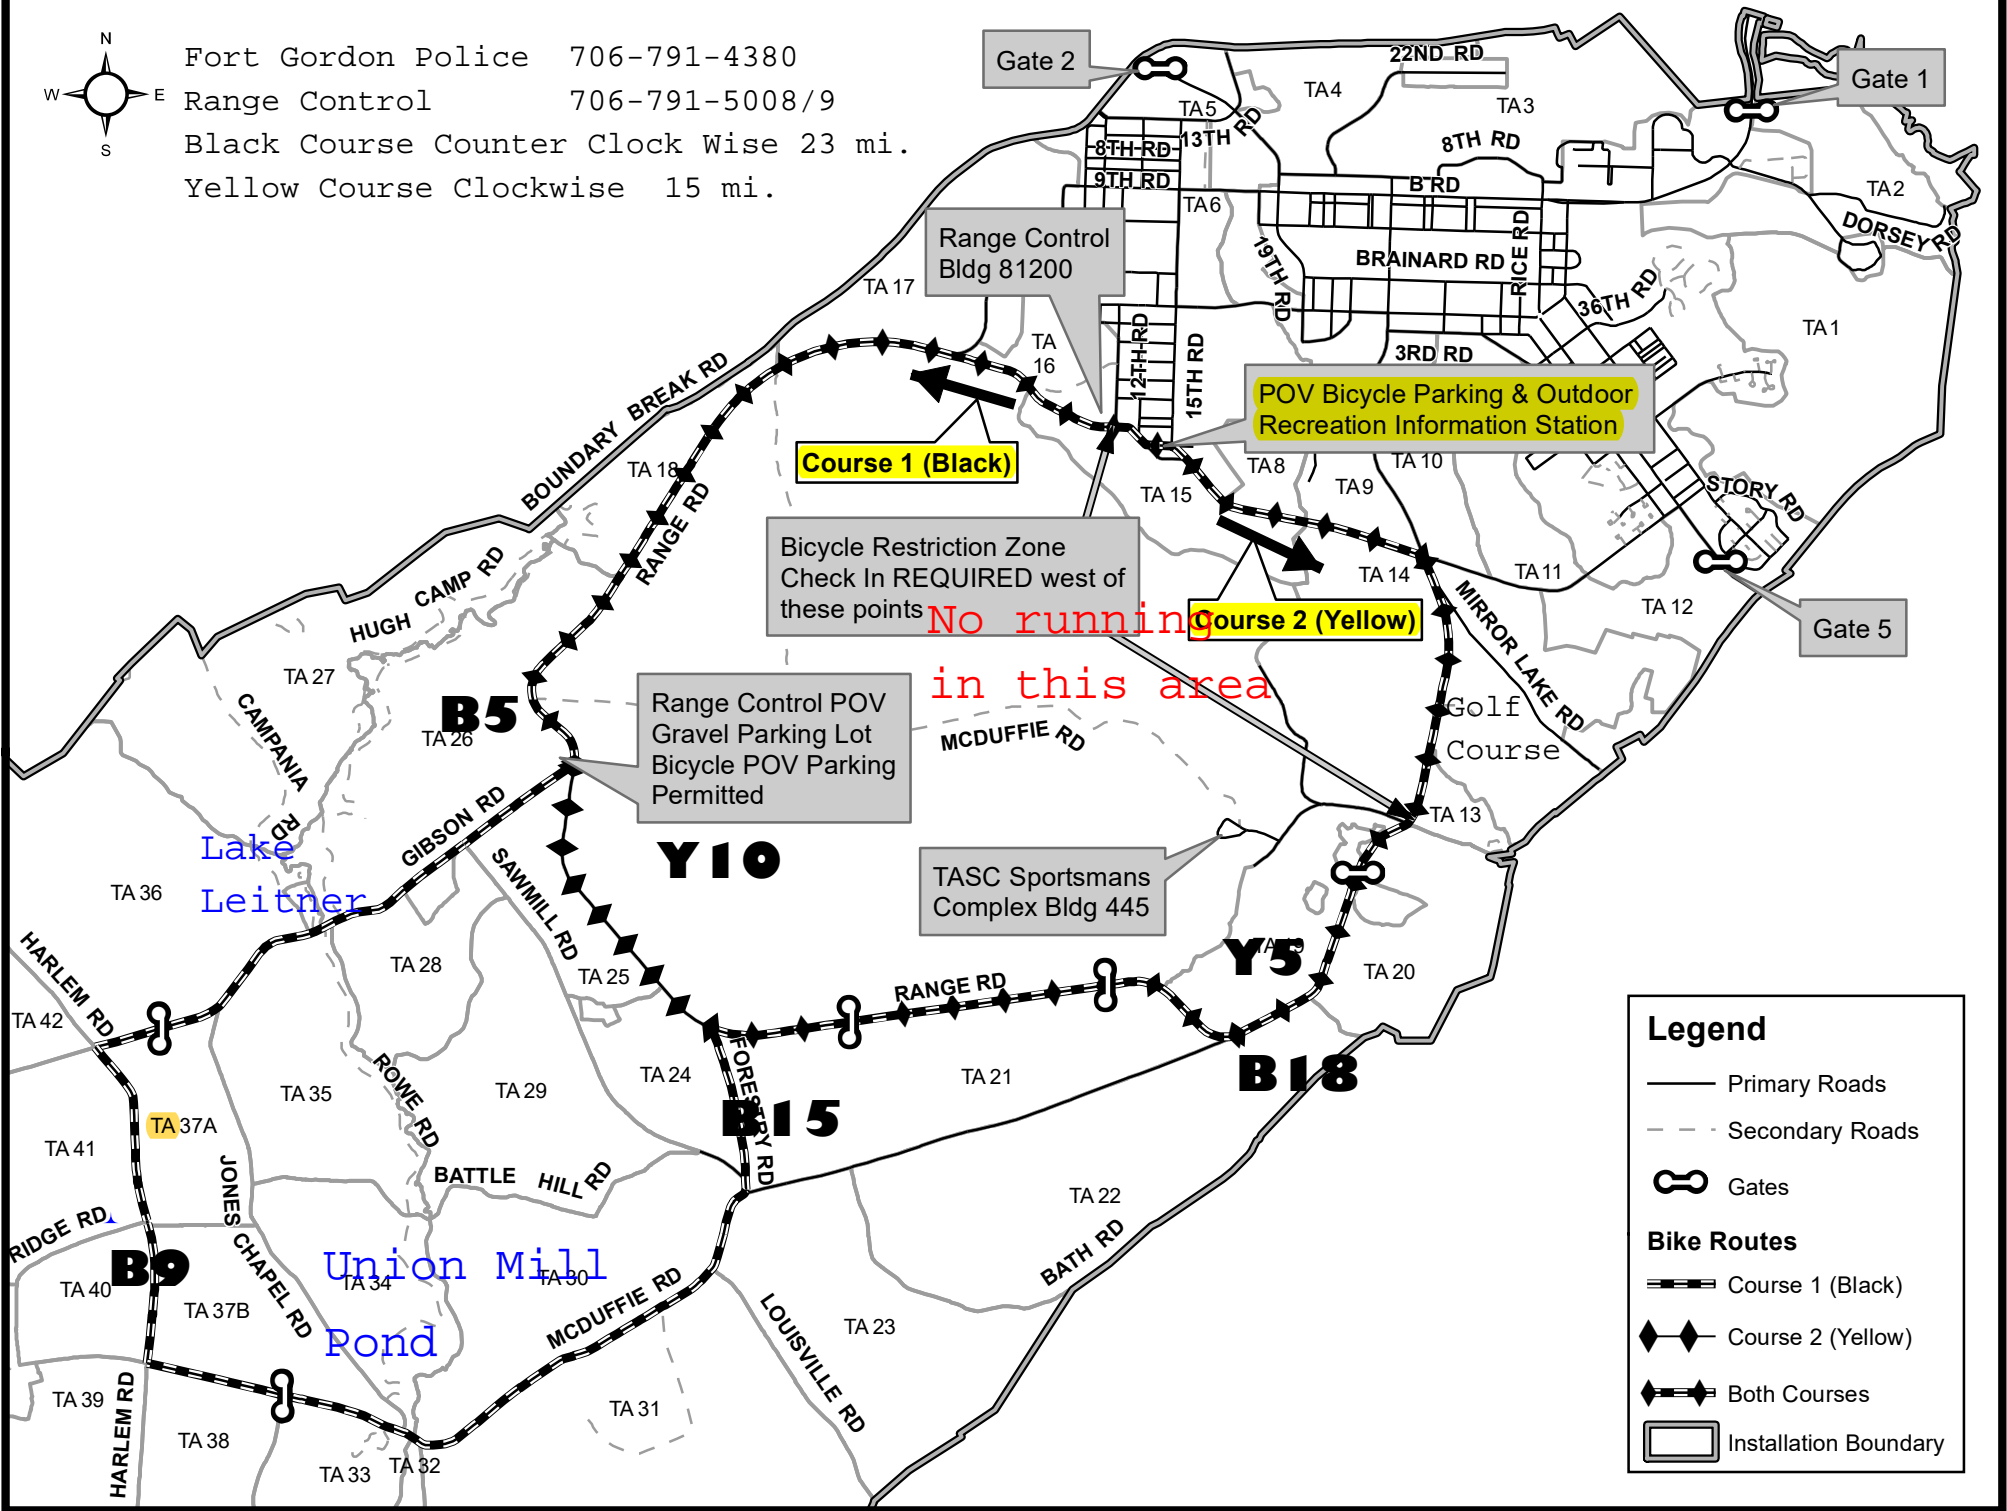

Fort Gordon Police 706-791-4380  
 Range Control 706-791-5008/9  
 Black Course Counter Clock Wise 23 mi.  
 Yellow Course Clockwise 15 mi.

**Course 1 (Black)**

**Course 2 (Yellow)**

Bicycle Restriction Zone  
 Check In REQUIRED west of  
 these points

**No running  
 in this area**

Range Control POV  
 Gravel Parking Lot  
 Bicycle POV Parking  
 Permitted

TASC Sportsmans  
 Complex Bldg 445

**Legend**

- Primary Roads
- - - Secondary Roads
- ⊗ Gates
- Bike Routes**
- Course 1 (Black)
- ◆◆ Course 2 (Yellow)
- ◆◆ Both Courses
- ▭ Installation Boundary