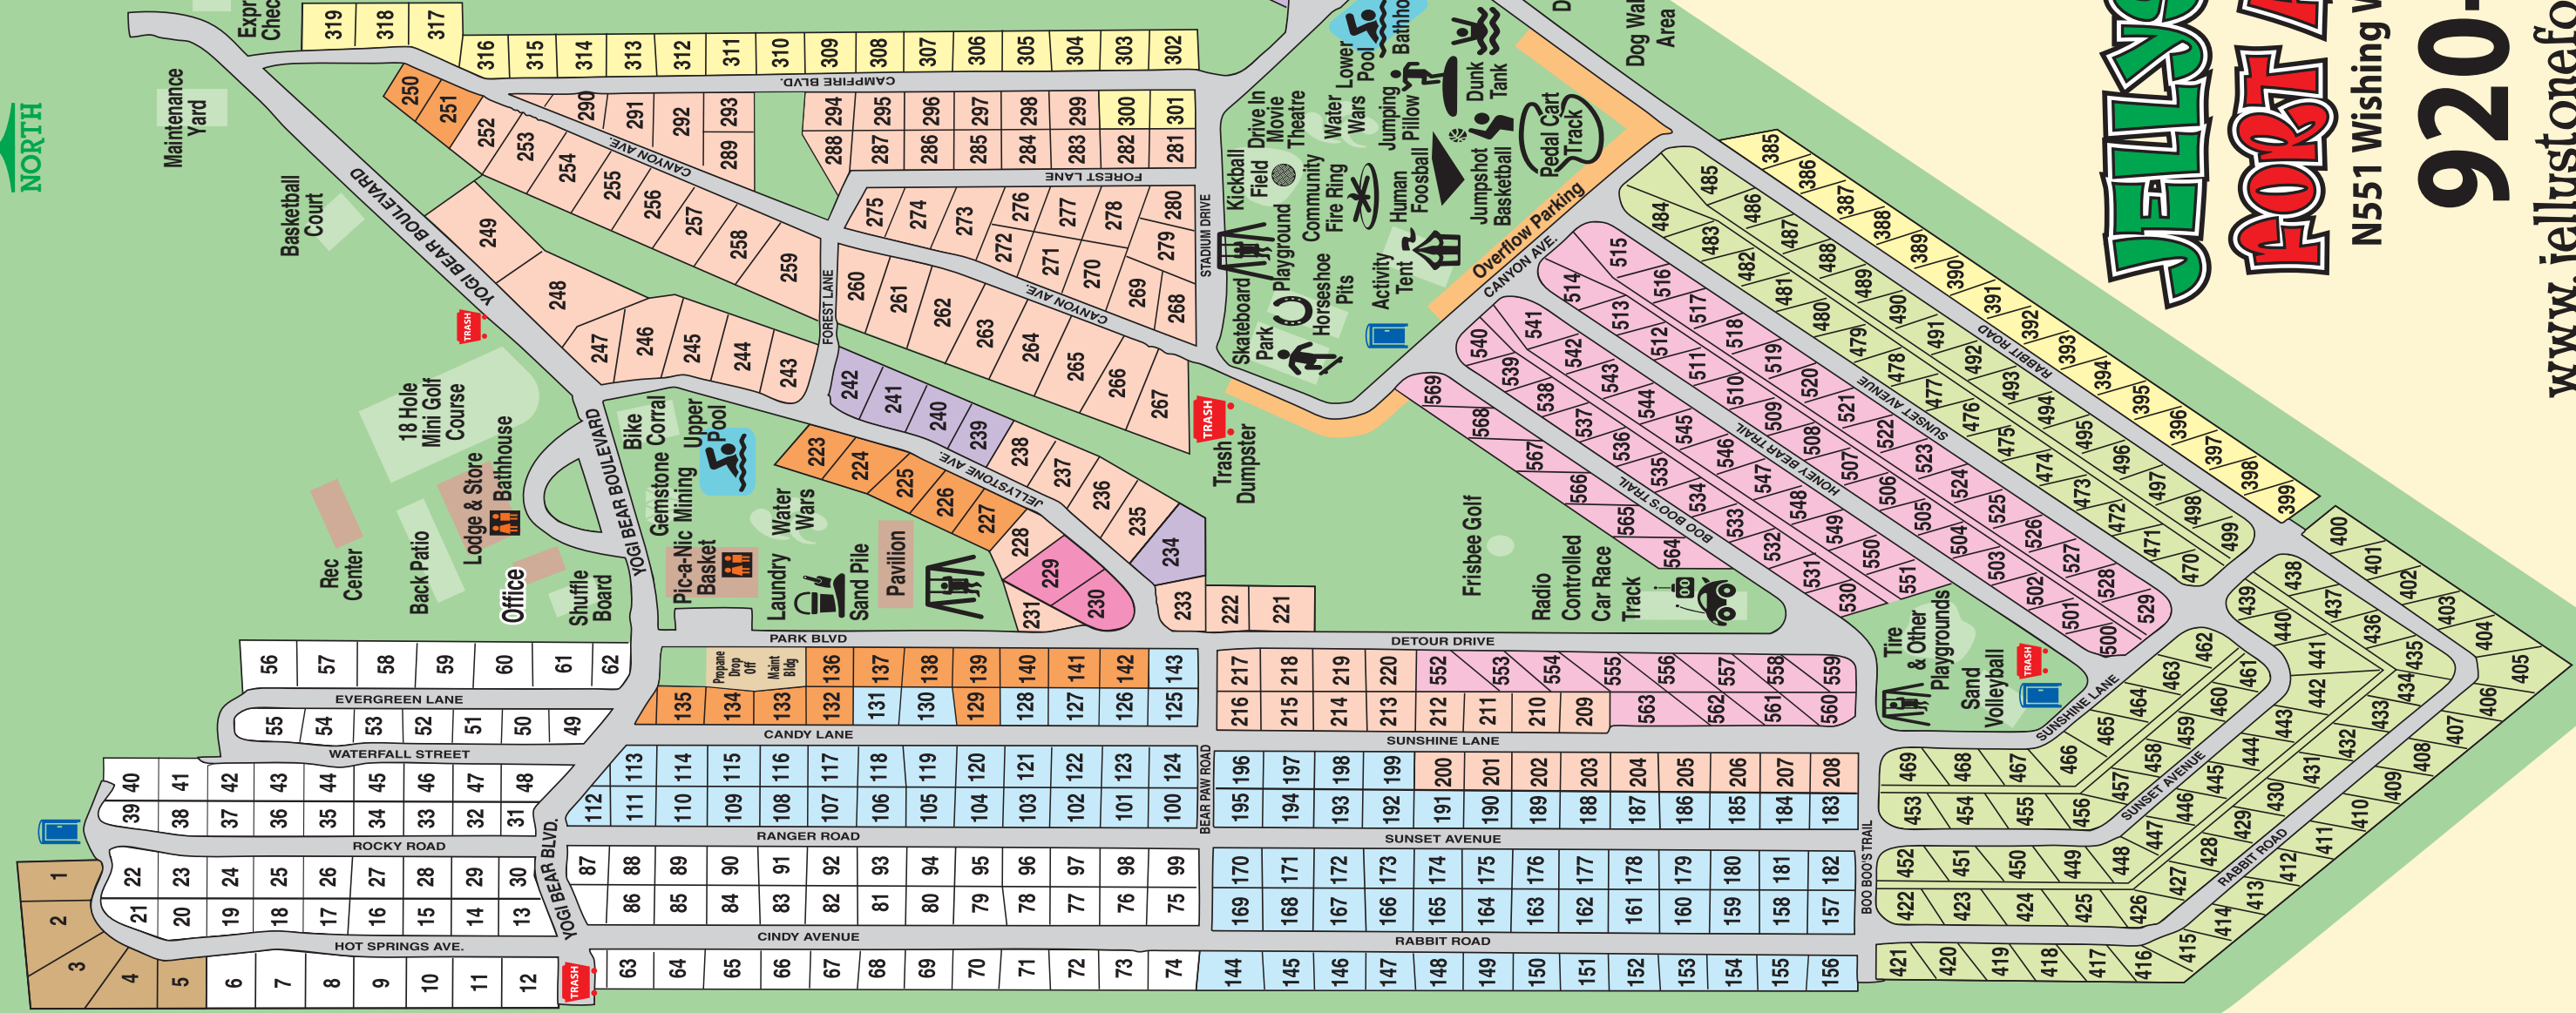

KEY

-  Rustic Cabins - Sleeps 6
-  Park Model - Sleeps 6
-  Park Model - Sleeps 8
-  VIP Overnight Site
-  Handicap Park Model 140 & 226
-  Sites in the 100's
-  Sites in the 200's
-  Sites in the 300's
-  Sites in the 400's
-  Sites in the 500's
-  Overflow Parking
-  Dumpsters
-  Porta Potties

JELLYSTONE PARK™

FORT ATKINSON, WI

N551 Wishing Well Lane, Fort Atkinson, WI 53538

920-568-4100

www.jellystonefort.com • info@jellystonefort.com

YOGI BEAR and all related characters and elements © & ™ Hanna-Barbera. (s21)