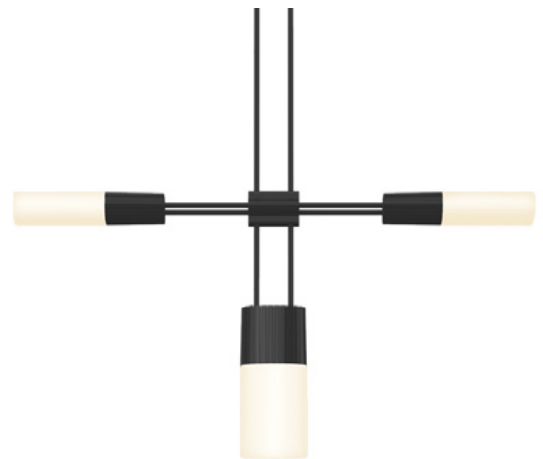

FEATURING THE SUSPENDERS COLLECTION

A delicately scaled, modular system of interconnected elements and suspended LED luminaires. Suspenders can be configured and customized as individual lighting sculptures or as a tiered web of infinite scope and variety.