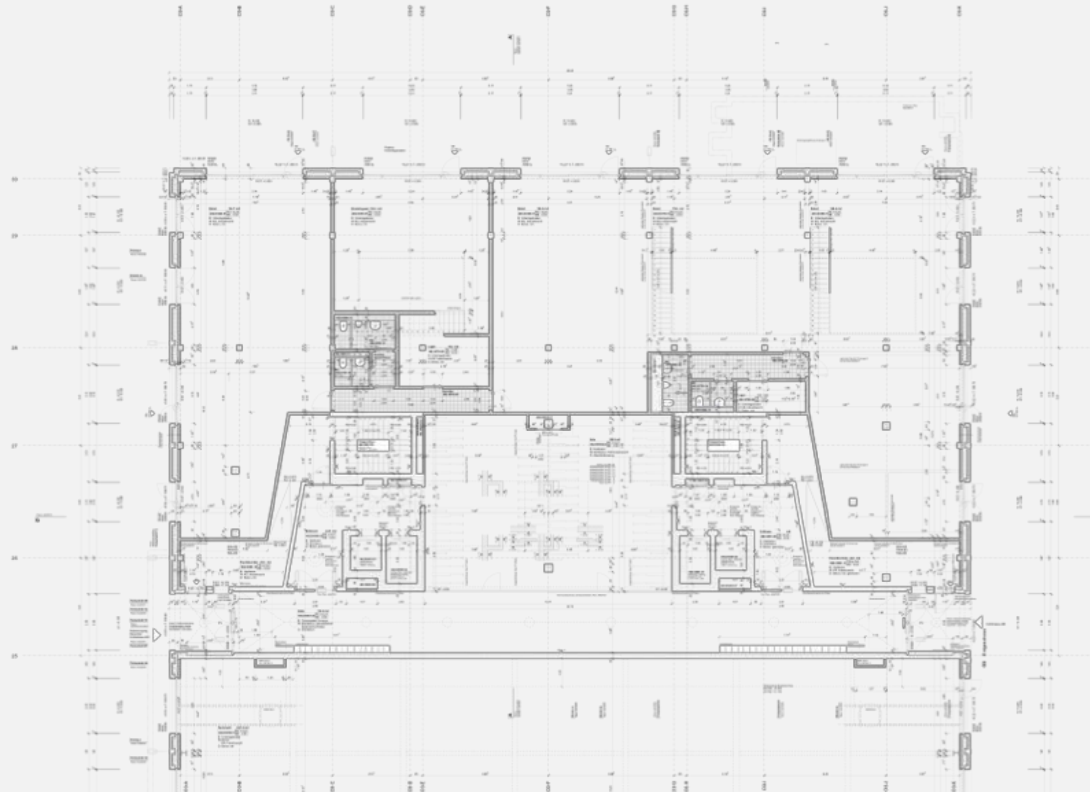

CO2e architect™

HOHLSTRASSE 480
CH 8048 ZÜRICH

CO2e IMPACT LEGEND

☐ GHG Neutral Built Environment

- Fuel Type or eCharge Source
- Purchased Energy Source
- Product Power Source
- Metered & Fuel Type
- Fuel Type or eCharge Source
- Fuel Type or eCharge Source
- Energy Source
- Onsite Renewables