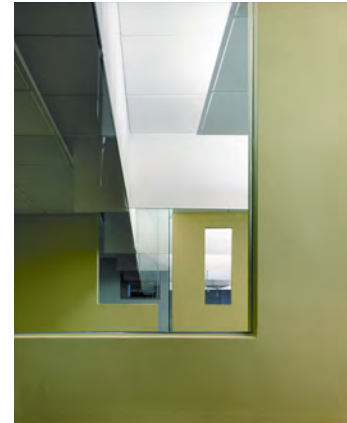

## *Excite @ Home – New York, NY*

This broadband leader selected BGA to design the renovation of two pre-built connecting floors for its New York Sales Office in the HSBC tower. Project features include:

- The reuse of the perimeter offices and the creation of open plan space at the center of the floor
- The addition of glass openings in the drywall partitions, along north-south and east-west axes sight lines, to facilitate views from any location in the space
- The design of a custom, indirect lighting and ceiling system to foster the sense of a sculptural, and loft-like feel to the space
- The use of color, texture and form in a bold manner to create a young, energized working environment for this early internet pioneer
- Improvements to the existing connecting stair, including new colors and finishes to complement the new buildout