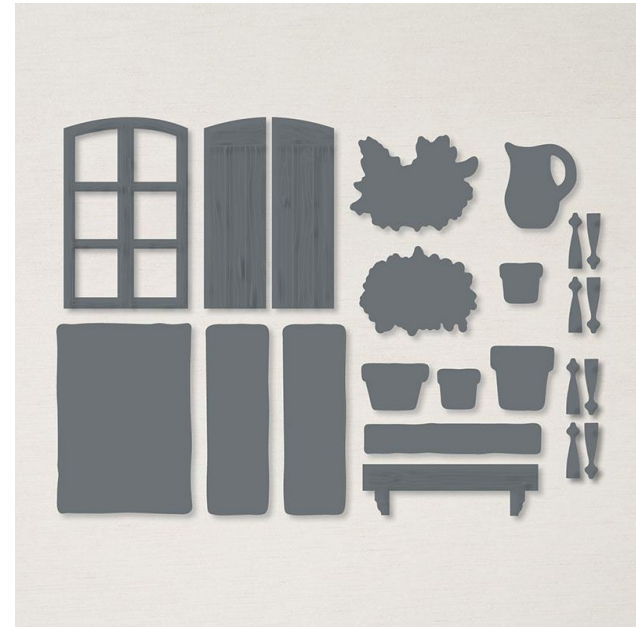

Window Flower Box Dies

STAMPIN' CUT & EMBOSS

Window Flower Box Dies

Designed by Jini Merck
Stamp with Jini © 2021 www.StampwithJini.com

Set of 16 Dies

Item # 154335