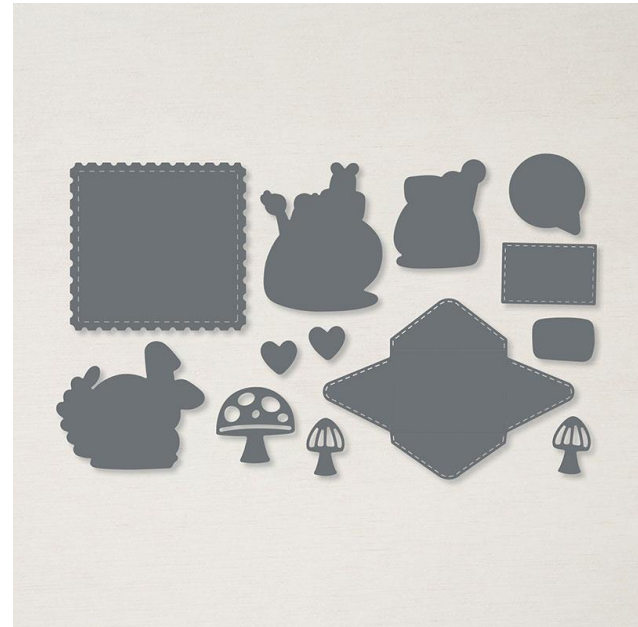

# Snail Dies

STAMPIN' CUT & EMBOSS

Snail Dies

Designed by Jini Merck  
Stamp with Jini © 2021 [www.StampwithJini.com](http://www.StampwithJini.com)

Set of 13 Dies

Item # 154327