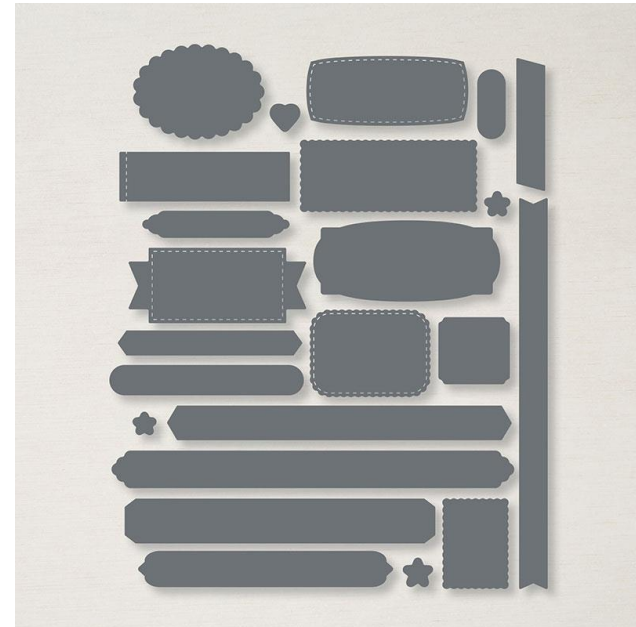

Message Die

STAMPIN' CUT & EMBOSS

Message Die

Designed by Jini Merck
Stamp with Jini © 2021 www.StampwithJini.com

Set of 1 Dies

Item # 154422