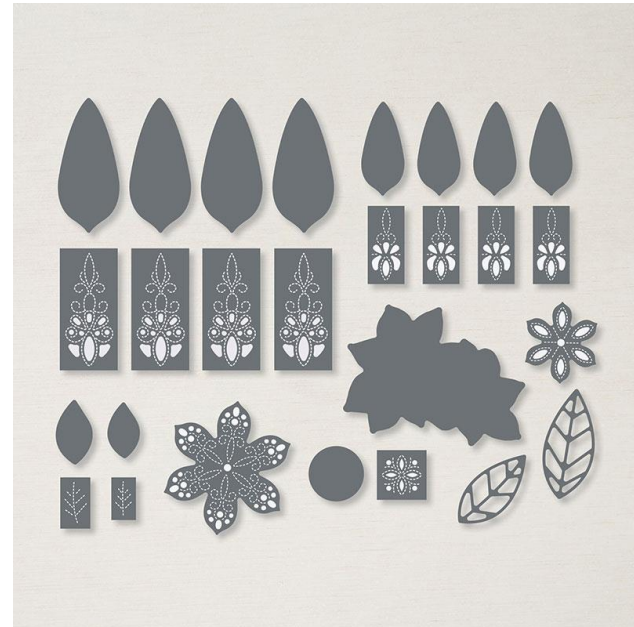

Lacy Petals Dies

STAMPIN' CUT & EMBOSS

Lacy Petals Dies

Designed by Jini Merck
Stamp with Jini © 2021 www.StampwithJini.com

Set of 27 Dies

Item # 154328