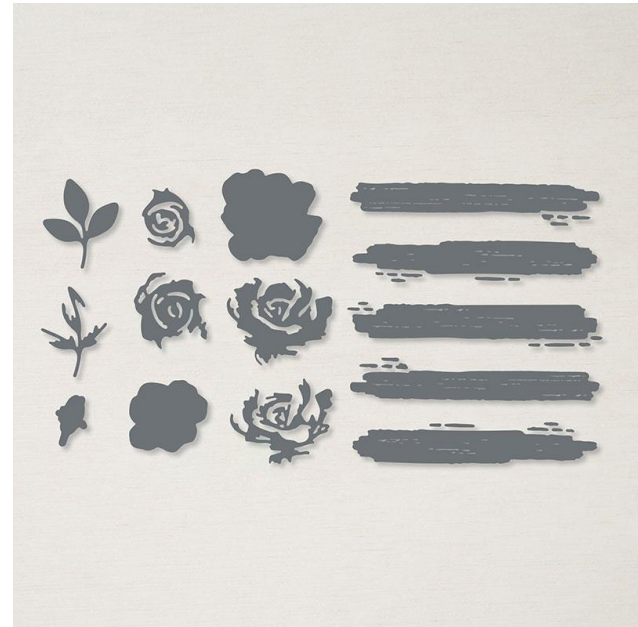

Beautiful Brushstrokes Dies

STAMPIN' CUT & EMBOSS

Beautiful Brushstrokes Dies

Designed by Jini Merck
Stamp with Jini © 2021 www.StampwithJini.com

Set of 10 Dies

Item # 154320