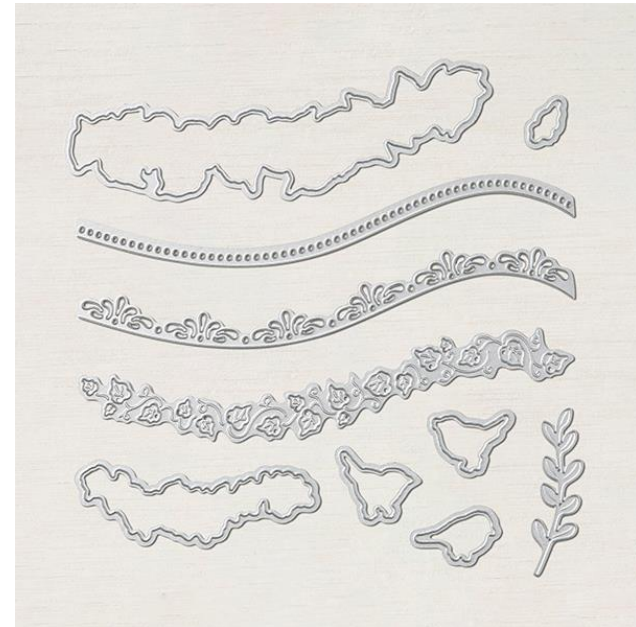

Curvy Dies

STAMPIN' CUT & EMBOSS

Curvy Dies

Designed by Jini Merck
Stamp with Jini © 2020 www.StampwithJini.com

Set of 10 Dies

Item # 154319