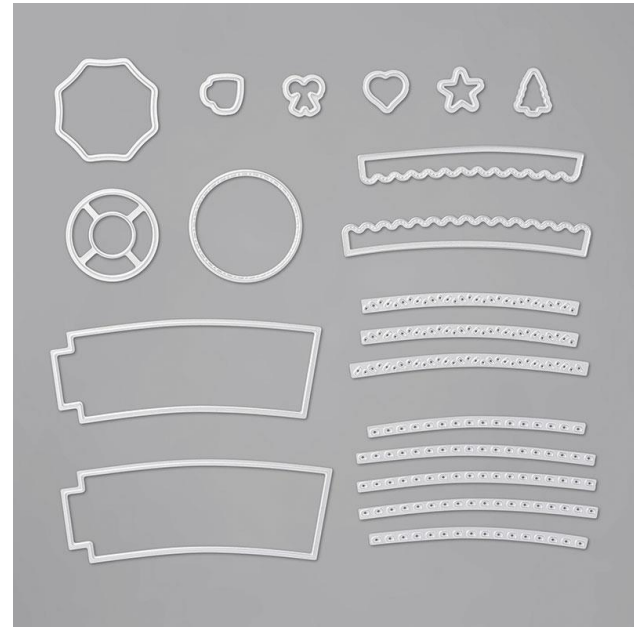

Warm Wrap Dies

STAMPIN' CUT & EMBOSS

Warm Wrap Dies

Designed by Jini Merck
Stamp with Jini © 2020 www.StampwithJini.com

Set of 20 Dies

Item # 153521